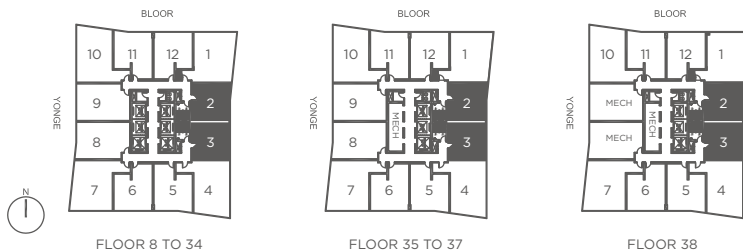

535 SQ.FT.

1 BEDROOM

Adventure.

UNIT 02-535 SQ.FT.

UNIT 03-530 SQ.FT.

ONE BLOOR

/ TORONTO /

GREAT GULF