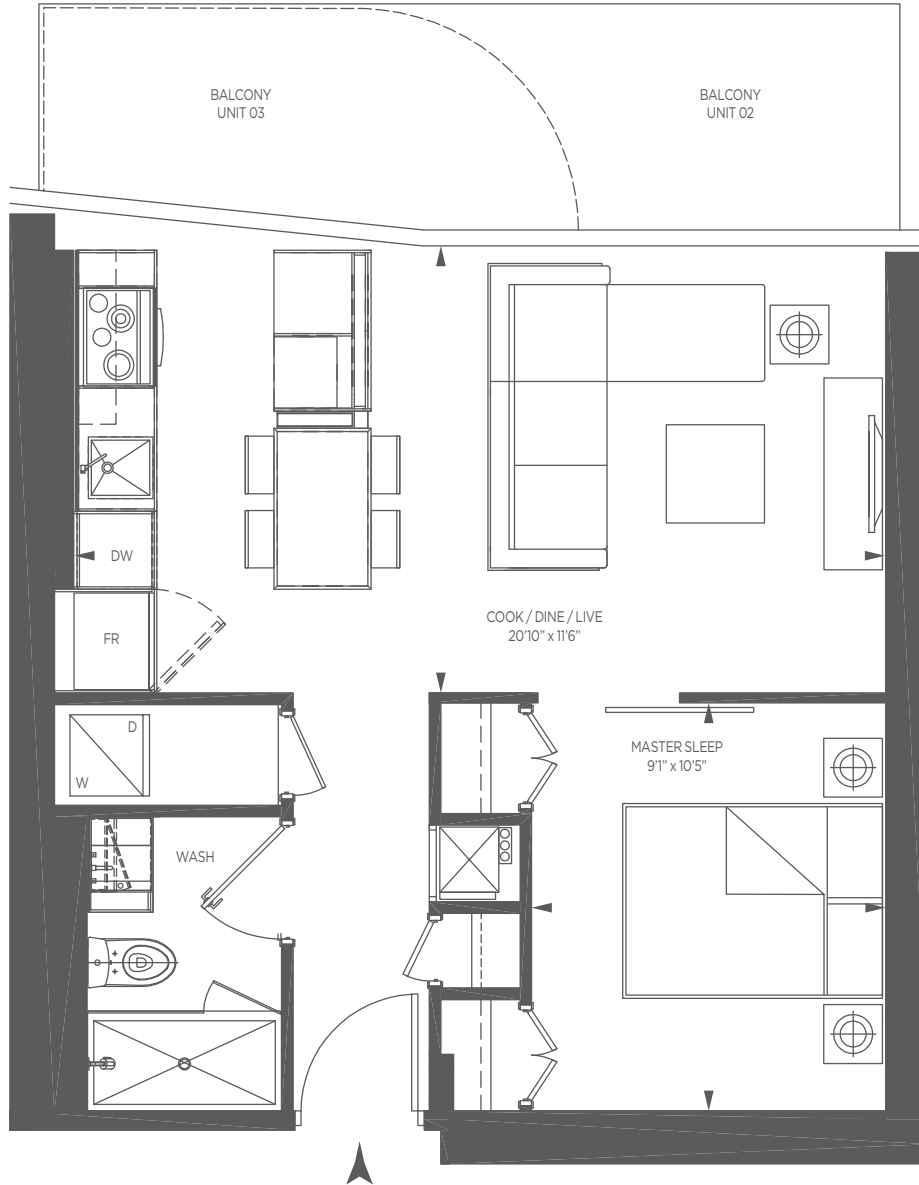

535 SQ.FT.

1 BEDROOM

Adventure.

UNIT 02-535 SQ.FT.

UNIT 03-530 SQ.FT.

ONE BLOOR

/ TORONTO /

GREAT GULF