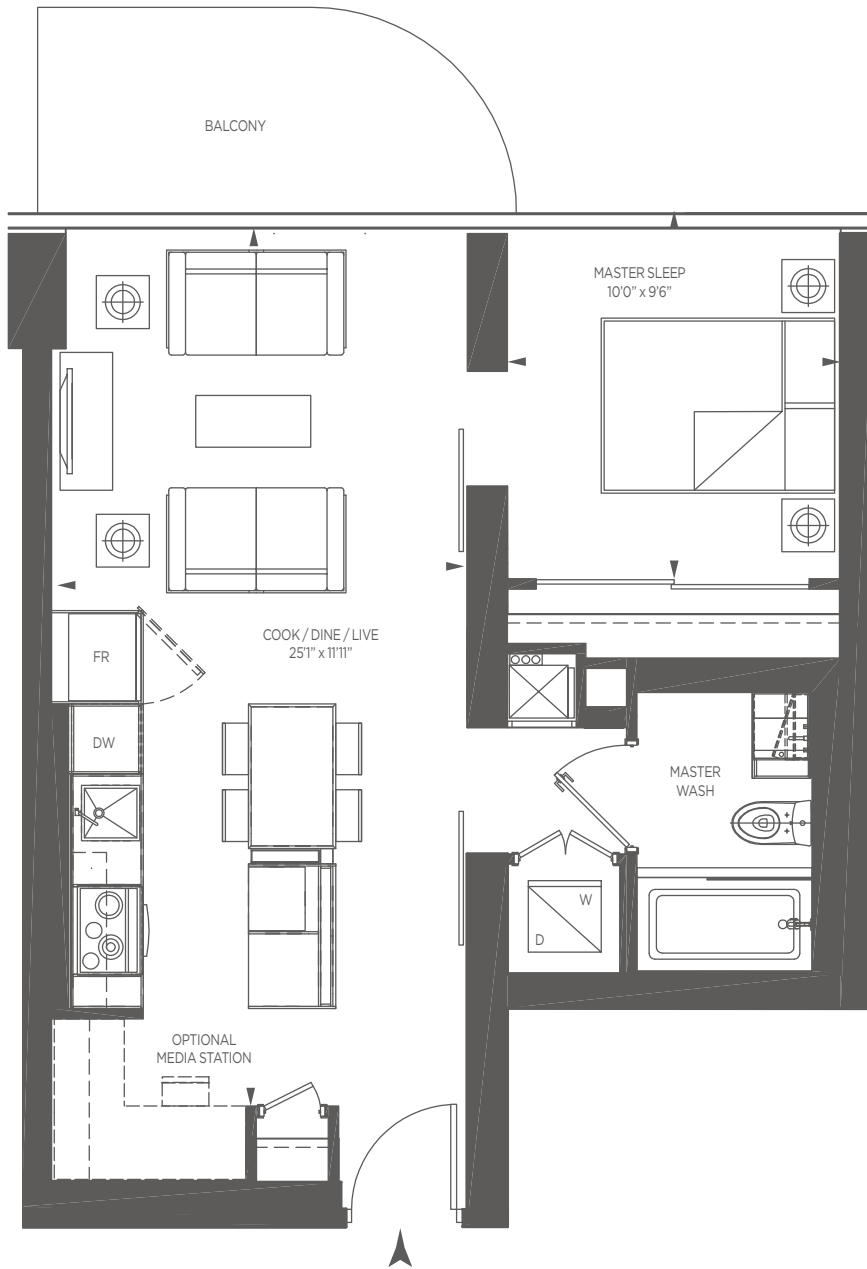

607 SQ.FT.

1 BEDROOM

Beauty.

ONE BLOOR

/ TORONTO /

GREAT GULF