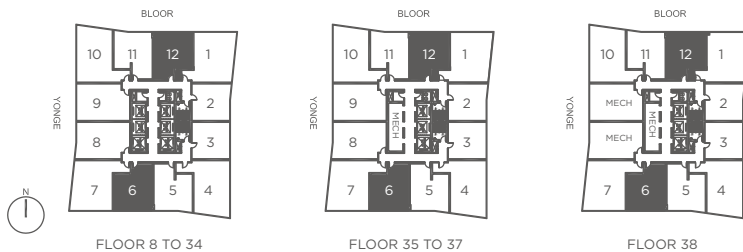

607 SQ.FT.

1 BEDROOM

Beauty.

ONE BLOOR

/ TORONTO /

GREAT GULF