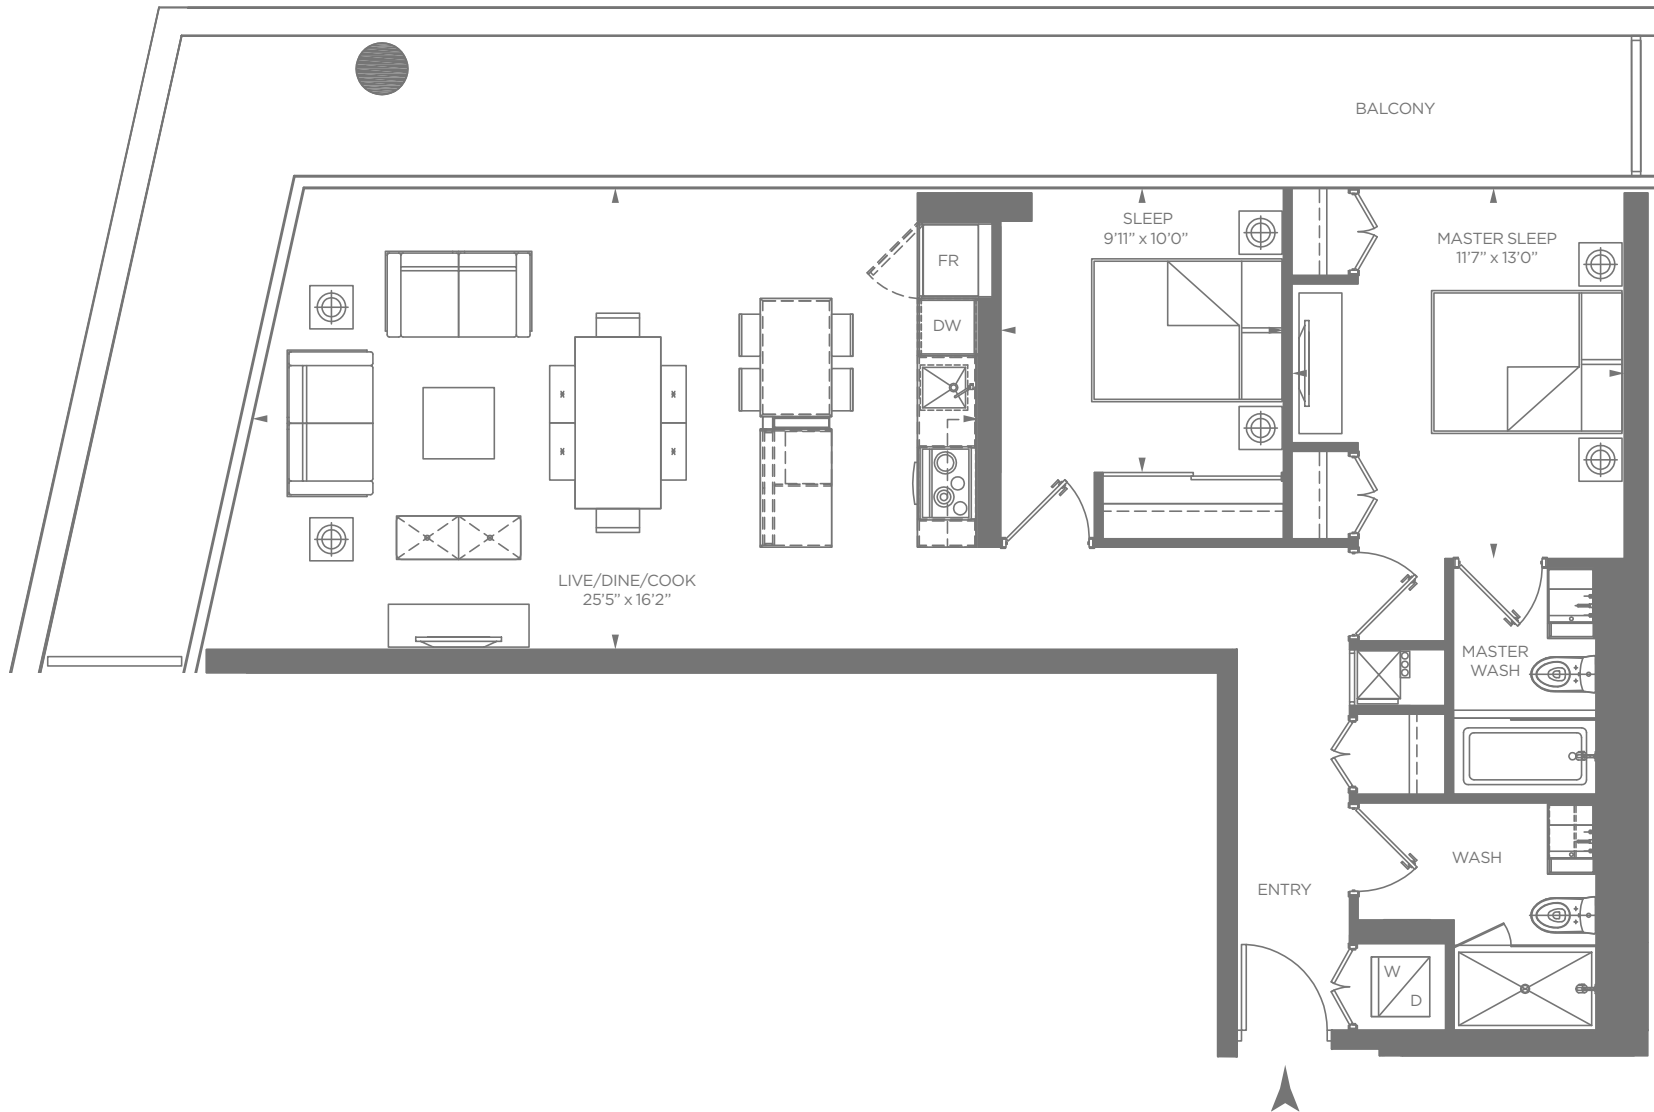

1025_{SQ.FT.}

2 BEDROOM / INVIGORATION THIRTEEN

UNIT 326-1025 SQ.FT. / UNIT 301-1051 SQ.FT.

All dimensions are approximate. Sizes and specifications are subject to change without notice. E. & O.E. Actual useable floor space varies from stated floor area. All furniture is for illustrative purposes only. Floorplan shown is typical layout only. Layout and dimensions may vary by suite. Size and/or shape of exterior window walls and/or balconies may vary from floor to floor and/or by unit due to the architectural design of the building.