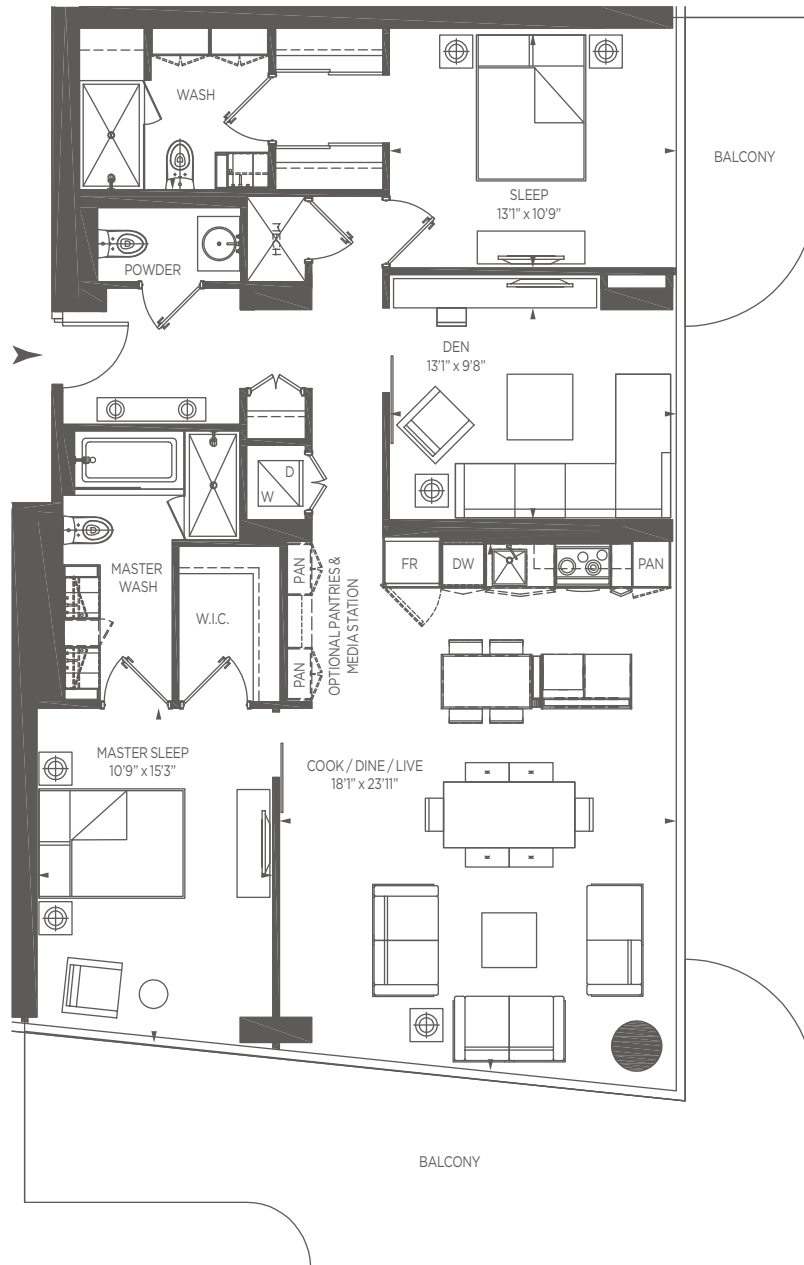

1419 SQ.FT.

2 BEDROOM + DEN

Romance.

ONE BLOOR

/ TORONTO /

GREAT GULF