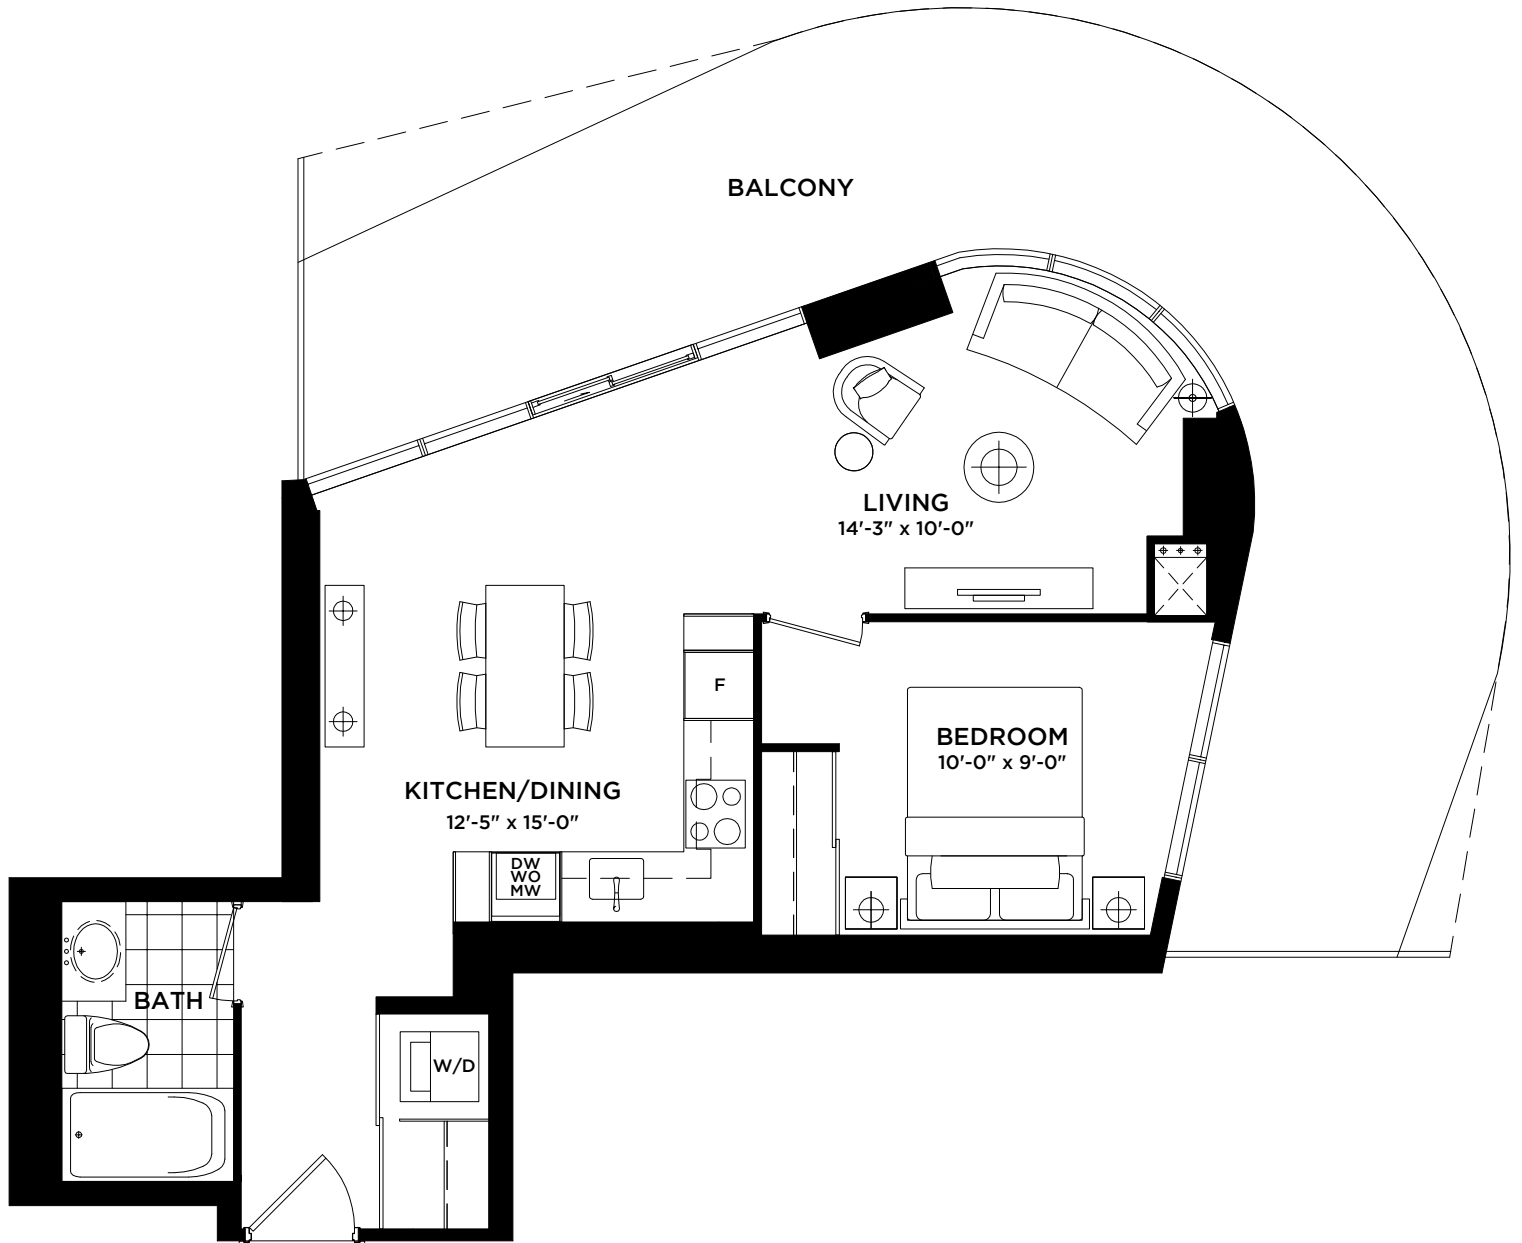

BALBOA PARK

one bedroom 580 sq. ft.

—— BALCONY LINE AT 9TH TO 20TH AND 38TH TO 60TH FLOORS
 - - - - BALCONY LINE AT 21ST TO 37TH FLOORS

All dimensions, specifications and drawings are approximate. Furniture not included.
 Actual square footage may vary from the stated floor plan. E. & O. E.

FLOORS 9-60