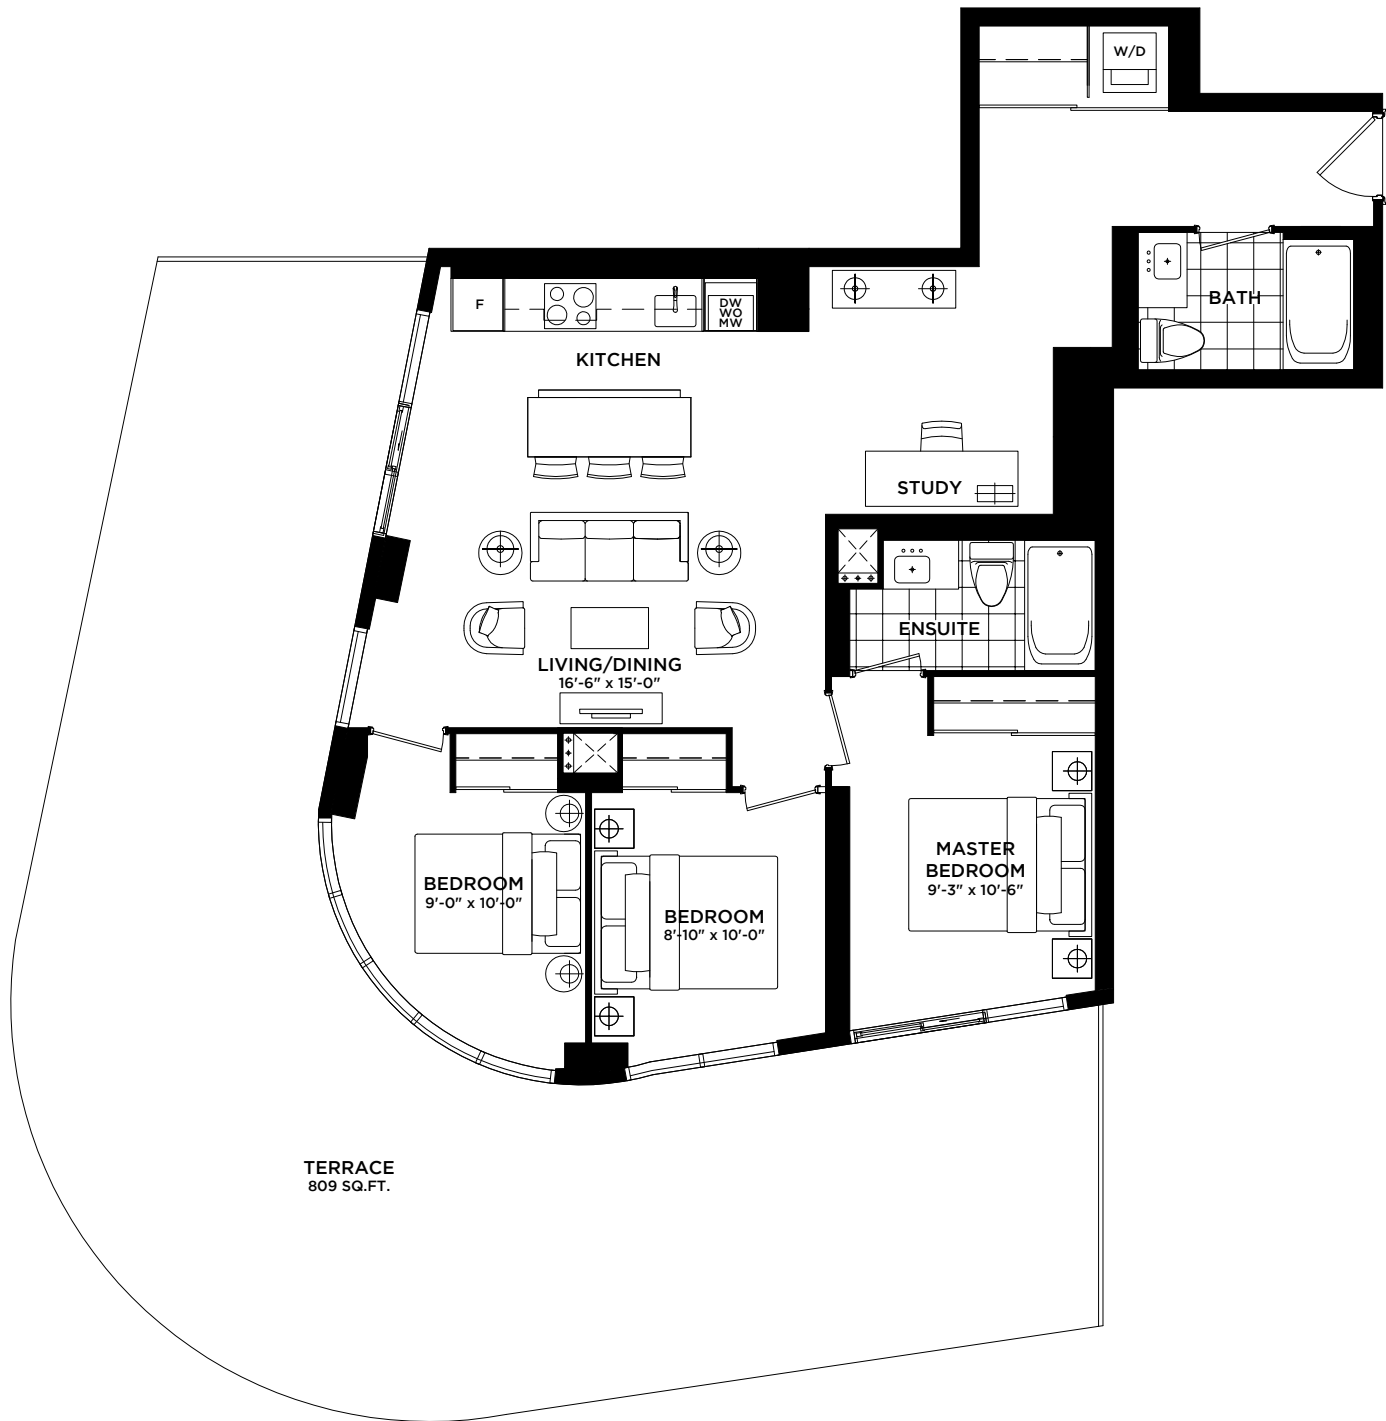

COLUMBUS PARK

three bedroom + study 996 sq. ft.

6th FLOOR

All dimensions, specifications and drawings are approximate. Furniture not included. Actual square footage may vary from the stated floor plan. E. & O. E..