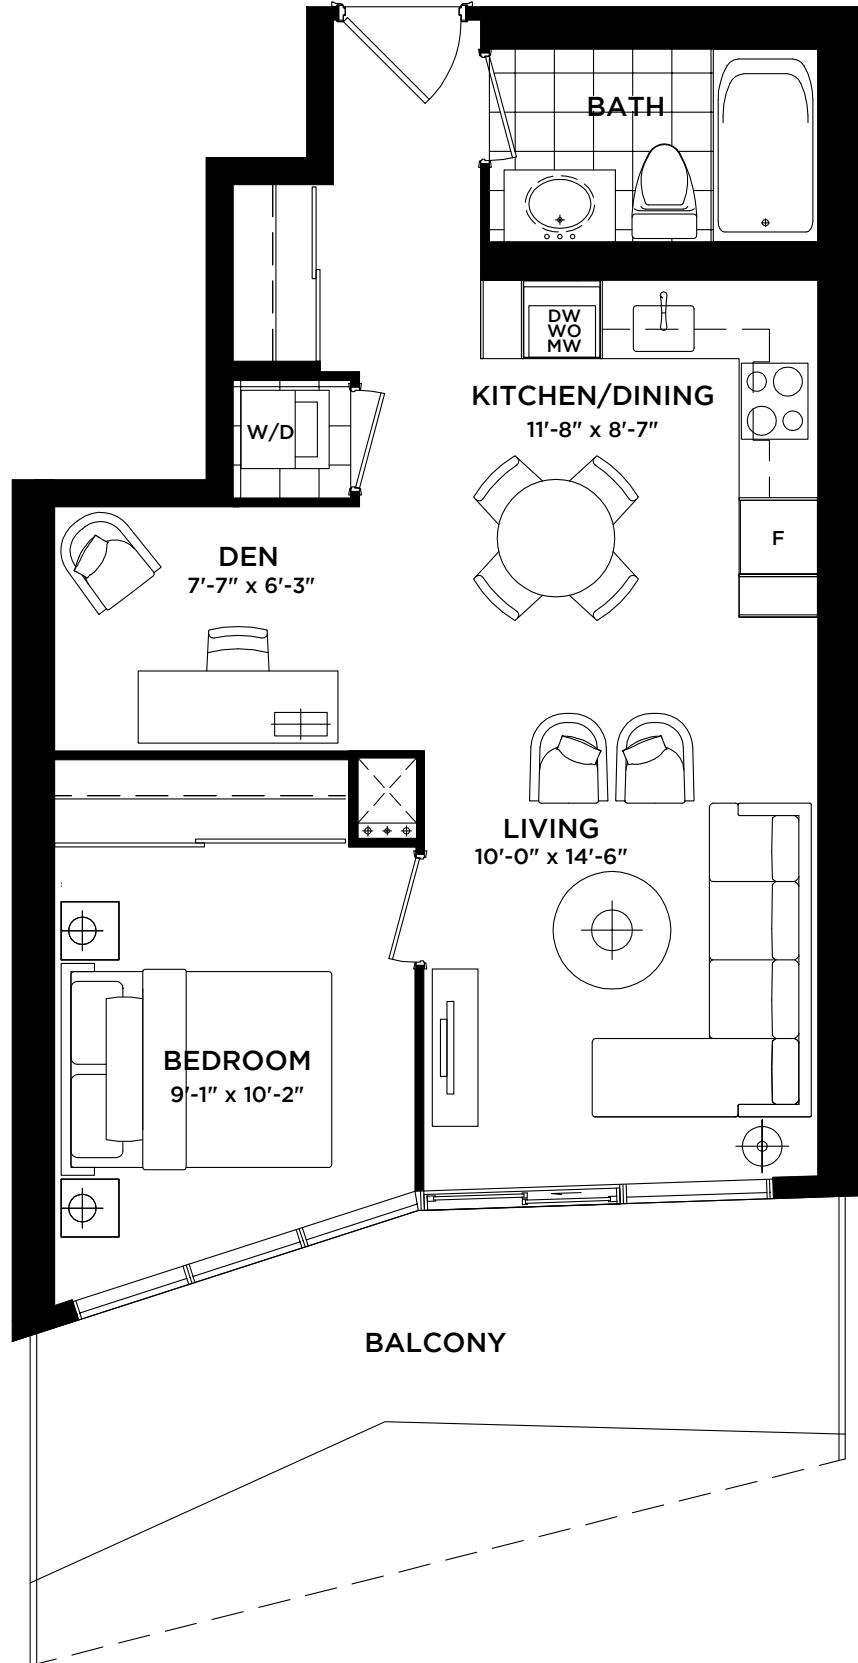

GRIFFITH PARK

one bedroom + den 579 sq. ft.

FLOORS 9-60

—— BALCONY LINE AT 9TH TO 20TH AND 38TH TO 60TH FLOORS
 - - - - BALCONY LINE AT 21ST TO 37TH FLOORS

All dimensions, specifications and drawings are approximate. Furniture not included.
 Actual square footage may vary from the stated floor plan. E. & O. E..