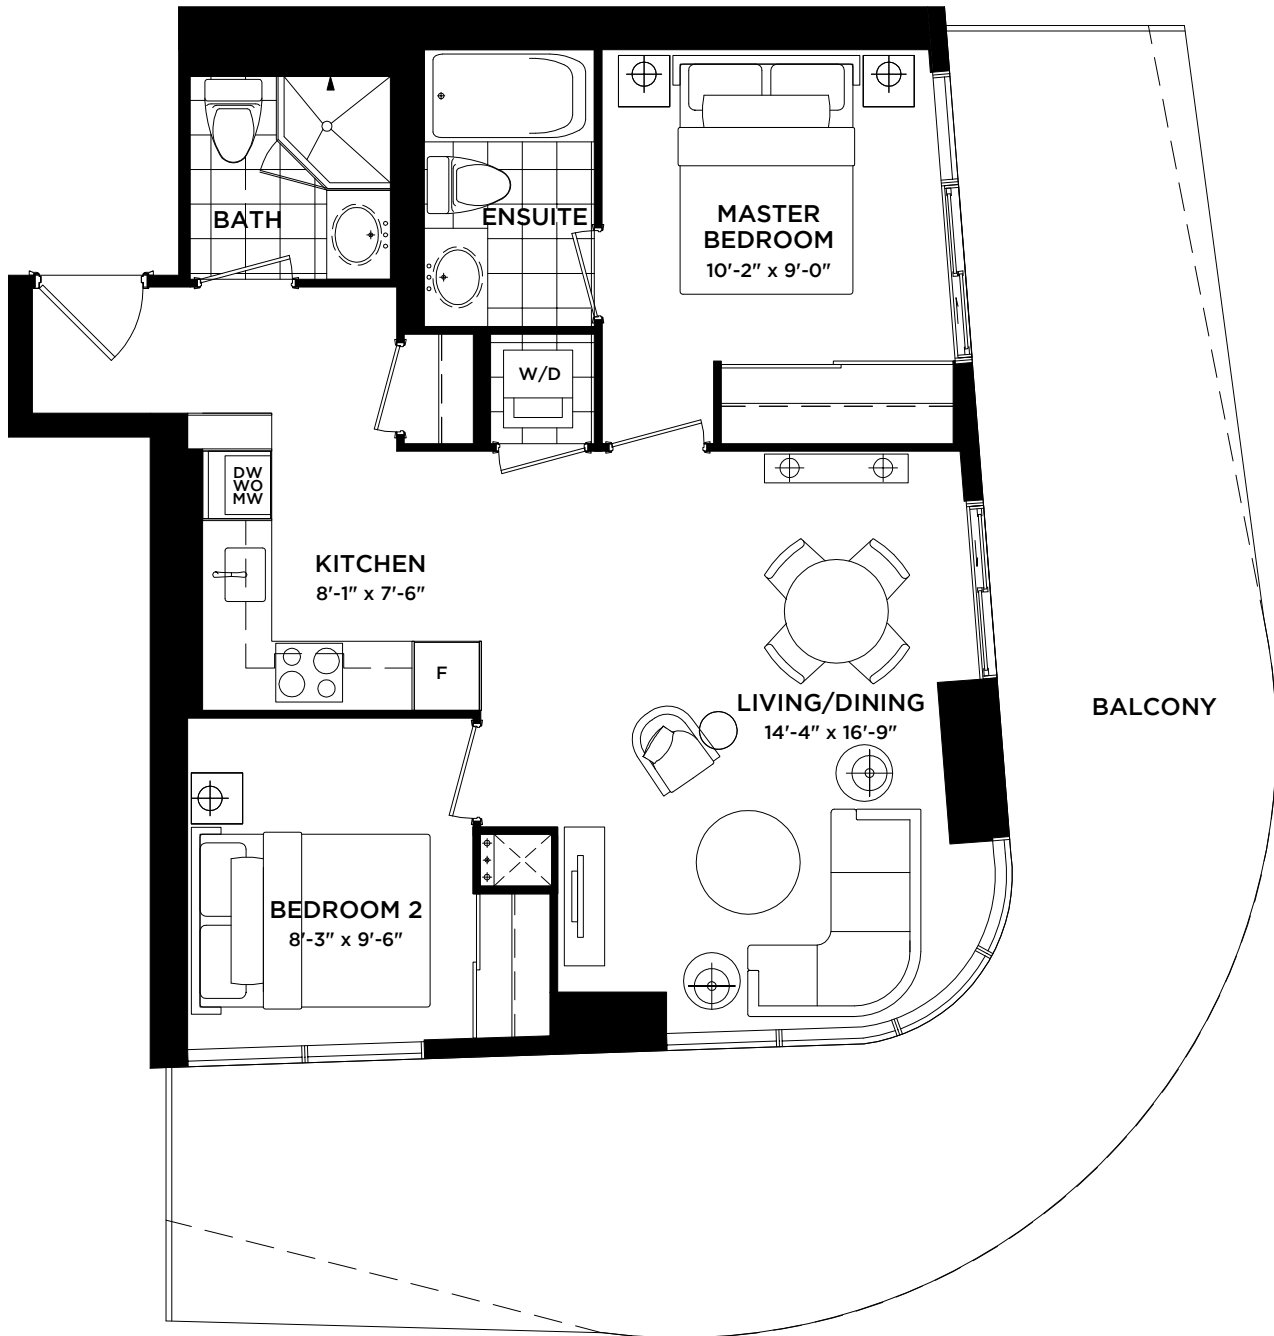

# LINCOLN PARK

*two bedroom 712 sq. ft.*

—— BALCONY LINE AT 9TH TO 20TH AND 38TH TO 60TH FLOORS  
 - - - - BALCONY LINE AT 21ST TO 37TH FLOORS

All dimensions, specifications and drawings are approximate. Furniture not included.  
 Actual square footage may vary from the stated floor plan. E. & O. E..

FLOORS 9-60