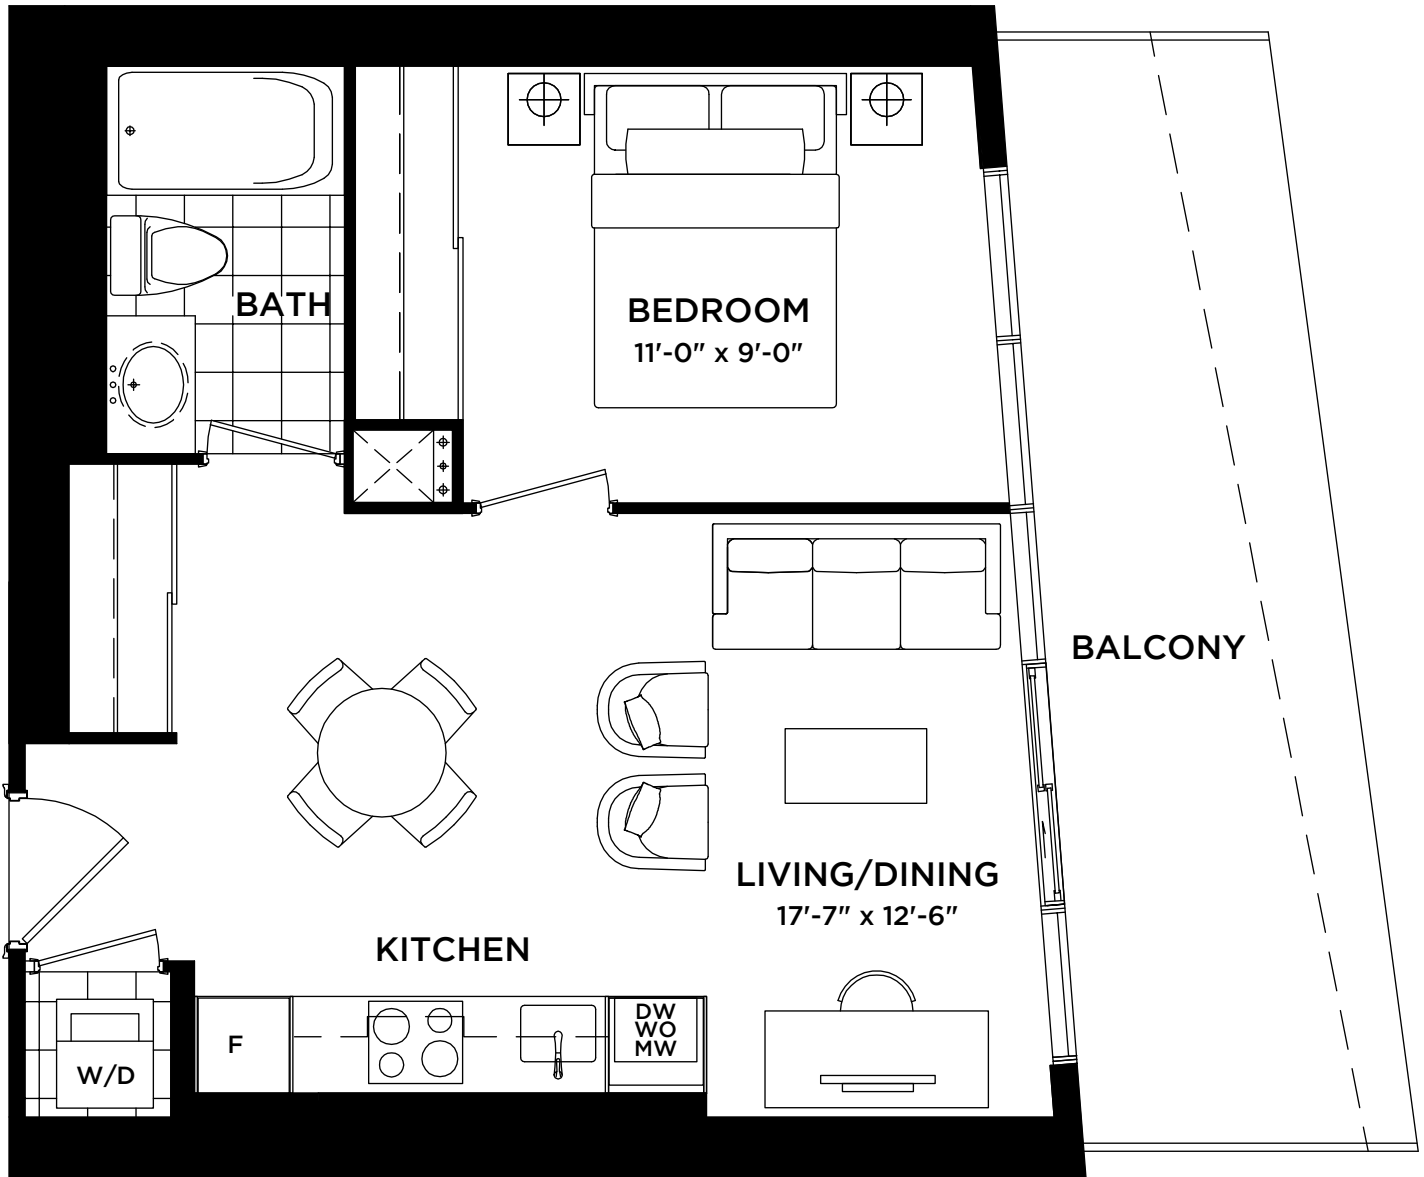

STANLEY PARK

one bedroom 489 sq. ft.

FLOORS 9-60

- BALCONY LINE AT 9TH TO 20TH AND 38TH TO 60TH FLOORS
- - - - BALCONY LINE AT 21ST TO 37TH FLOORS

All dimensions, specifications and drawings are approximate. Furniture not included. Actual square footage may vary from the stated floor plan. E. & O. E..