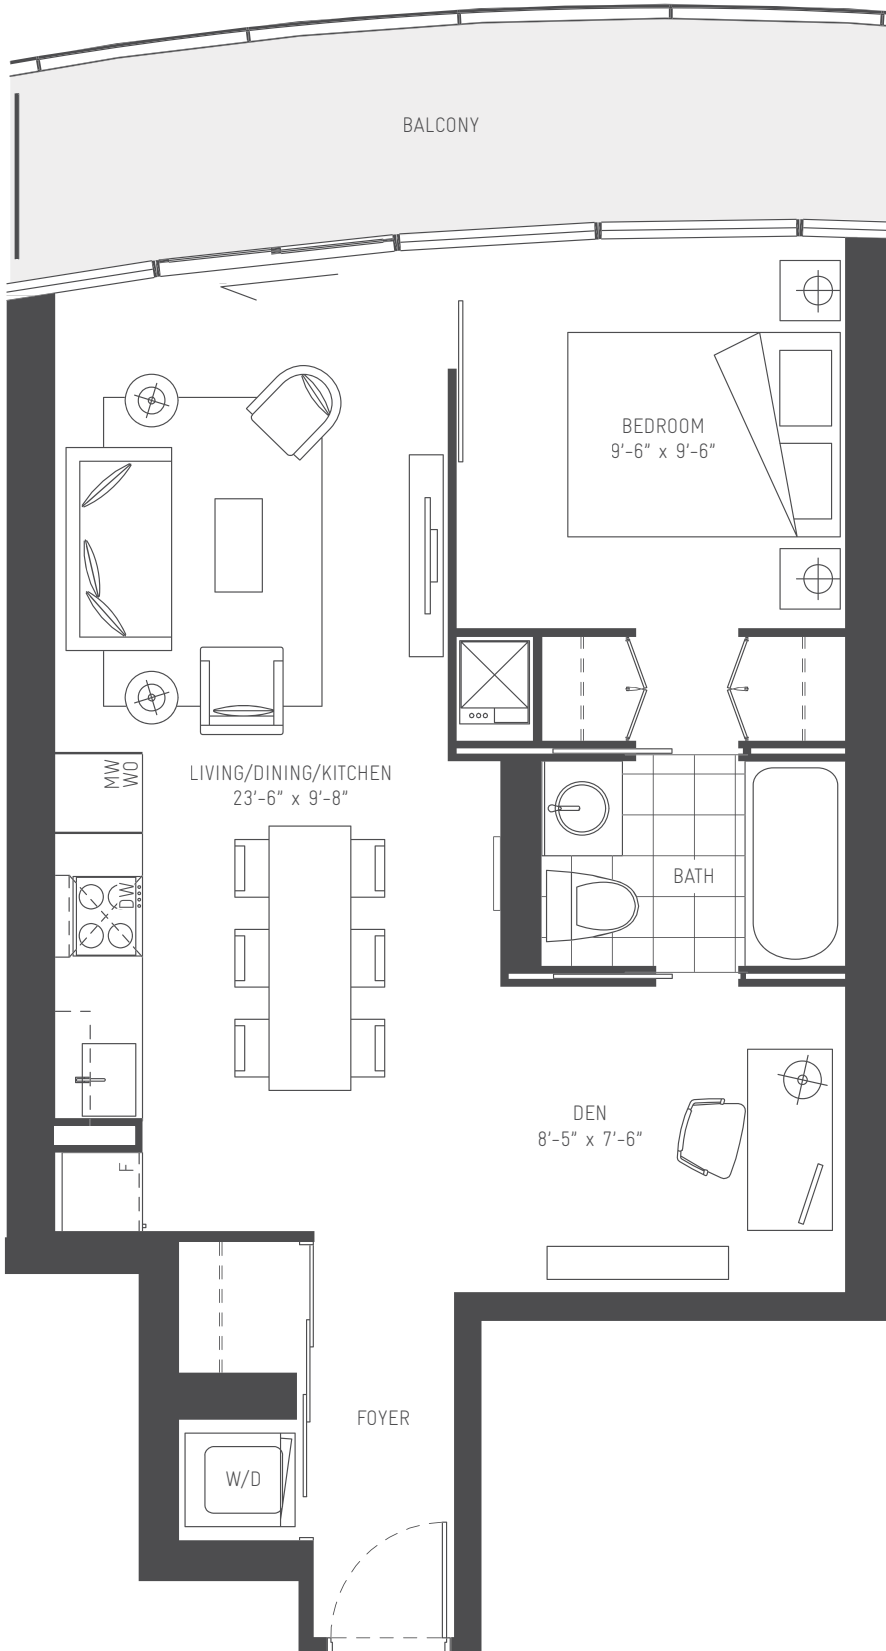

# ASKER

ONE BEDROOM + DEN

590 sq.ft.

FLOORS 3-29

FLOORS 3-29

FLOORS 30-50

All dimensions, specifications and drawings are approximate. Furniture not included. Actual square footage may vary from the stated floor plan. E. & O. E.