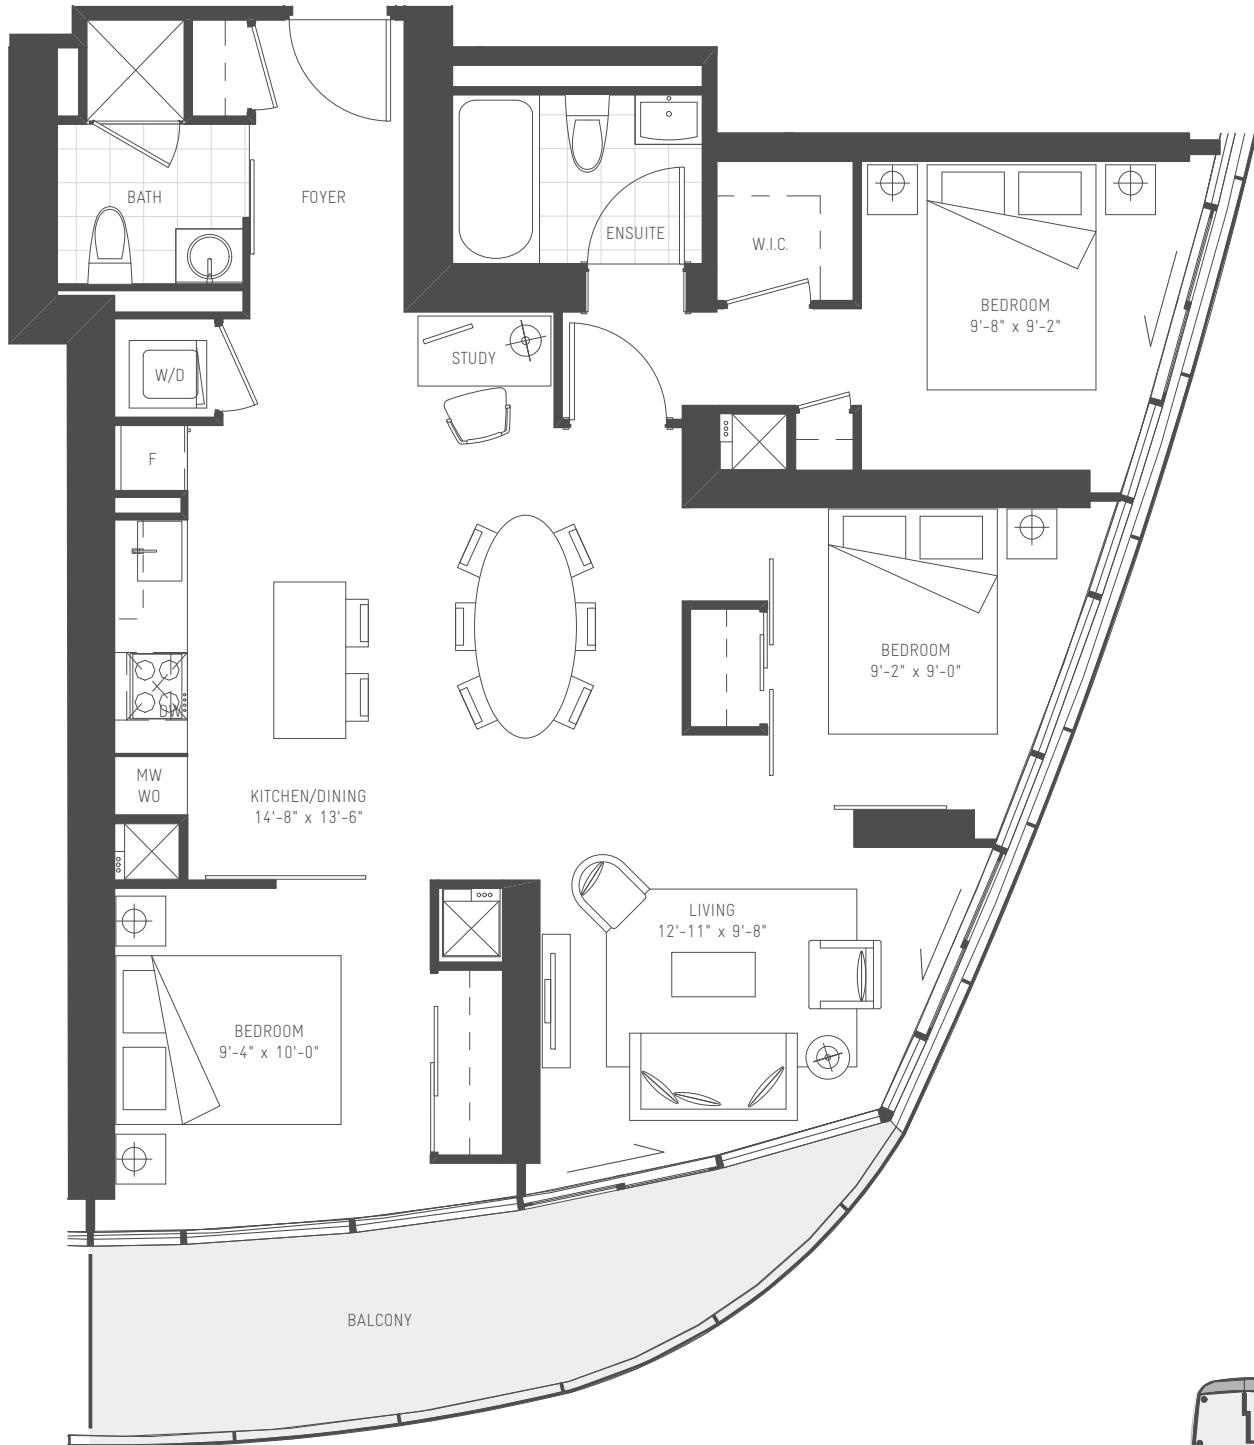

# ARMENA

THREE BEDROOM + STUDY

983 sq.ft.

All dimensions, specifications and drawings are approximate. Furniture not included. Actual square footage may vary from the stated floor plan. E. & O. E.

FLOORS 30-65