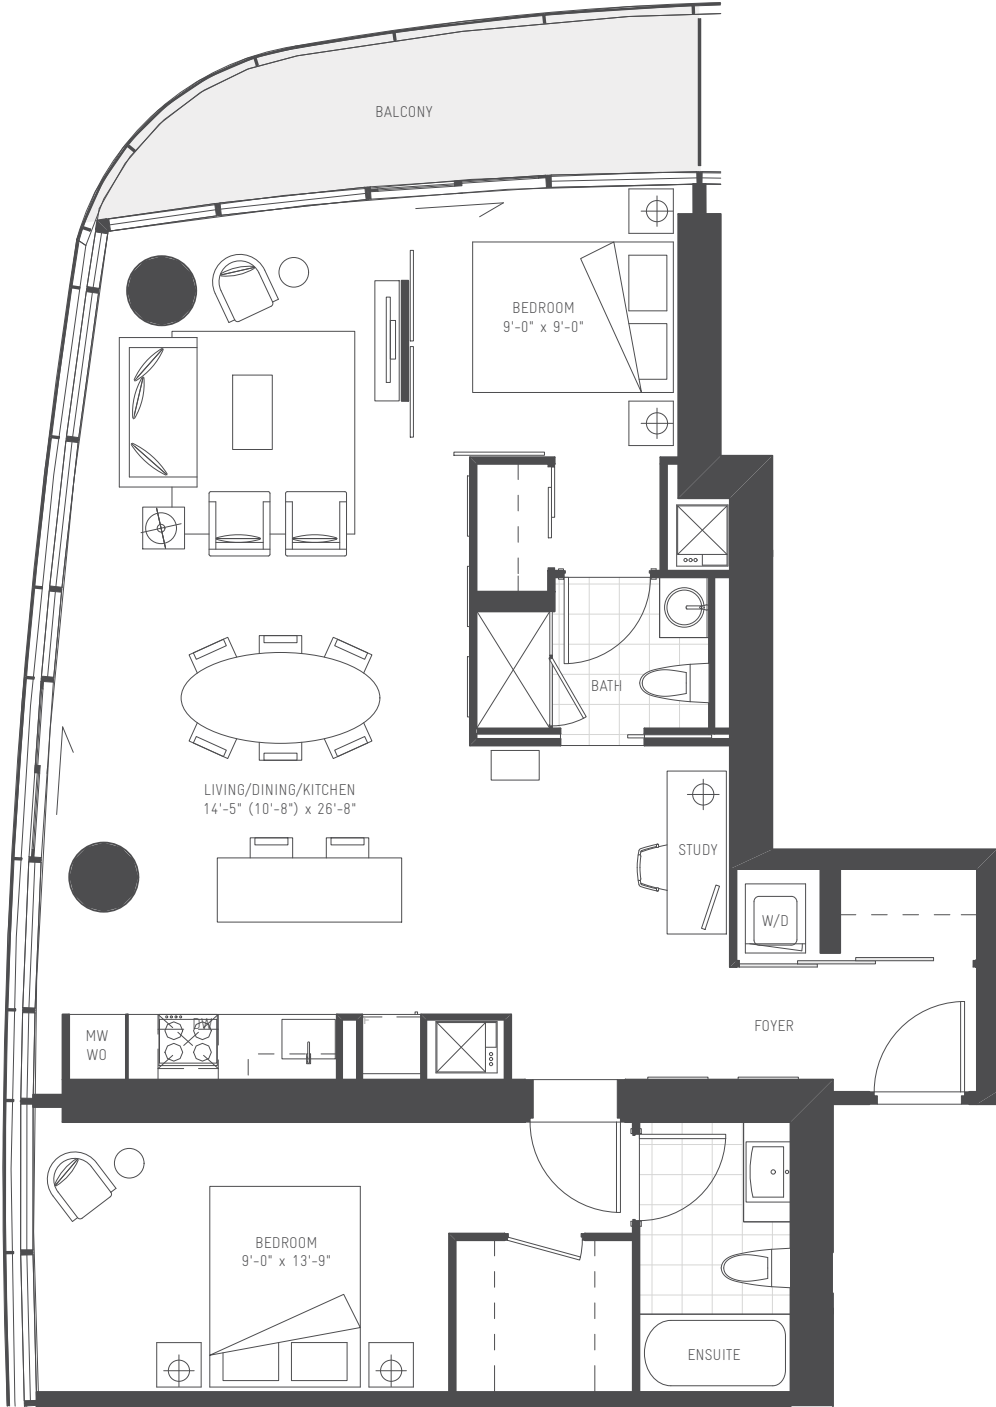

PARKANO

1017 sq.ft.

TWO BEDROOM + STUDY

FLOORS 46-65

All dimensions, specifications and drawings are approximate. Furniture not included. Actual square footage may vary from the stated floor plan. E. & O. E.