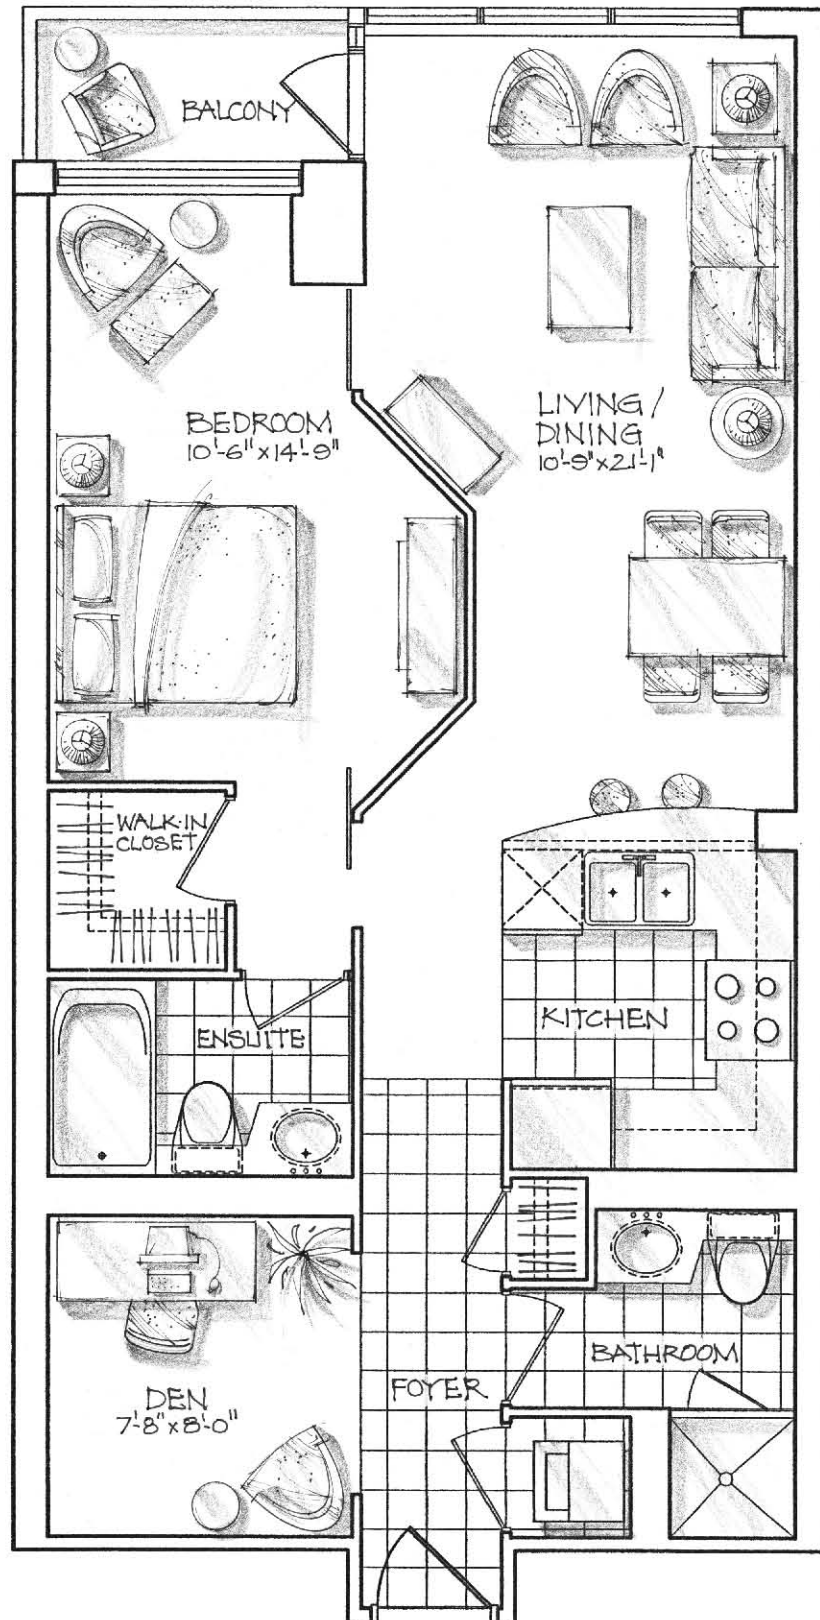

THE BROOKDALE

738 SQ. FT.

Floors 25-34

All areas and stated room dimensions are approximate. Floor area measured in accordance with ONHP bulletin #22. Actual living area will vary from floor area stated.

BLACK KEYLINE DOES NOT PRINT