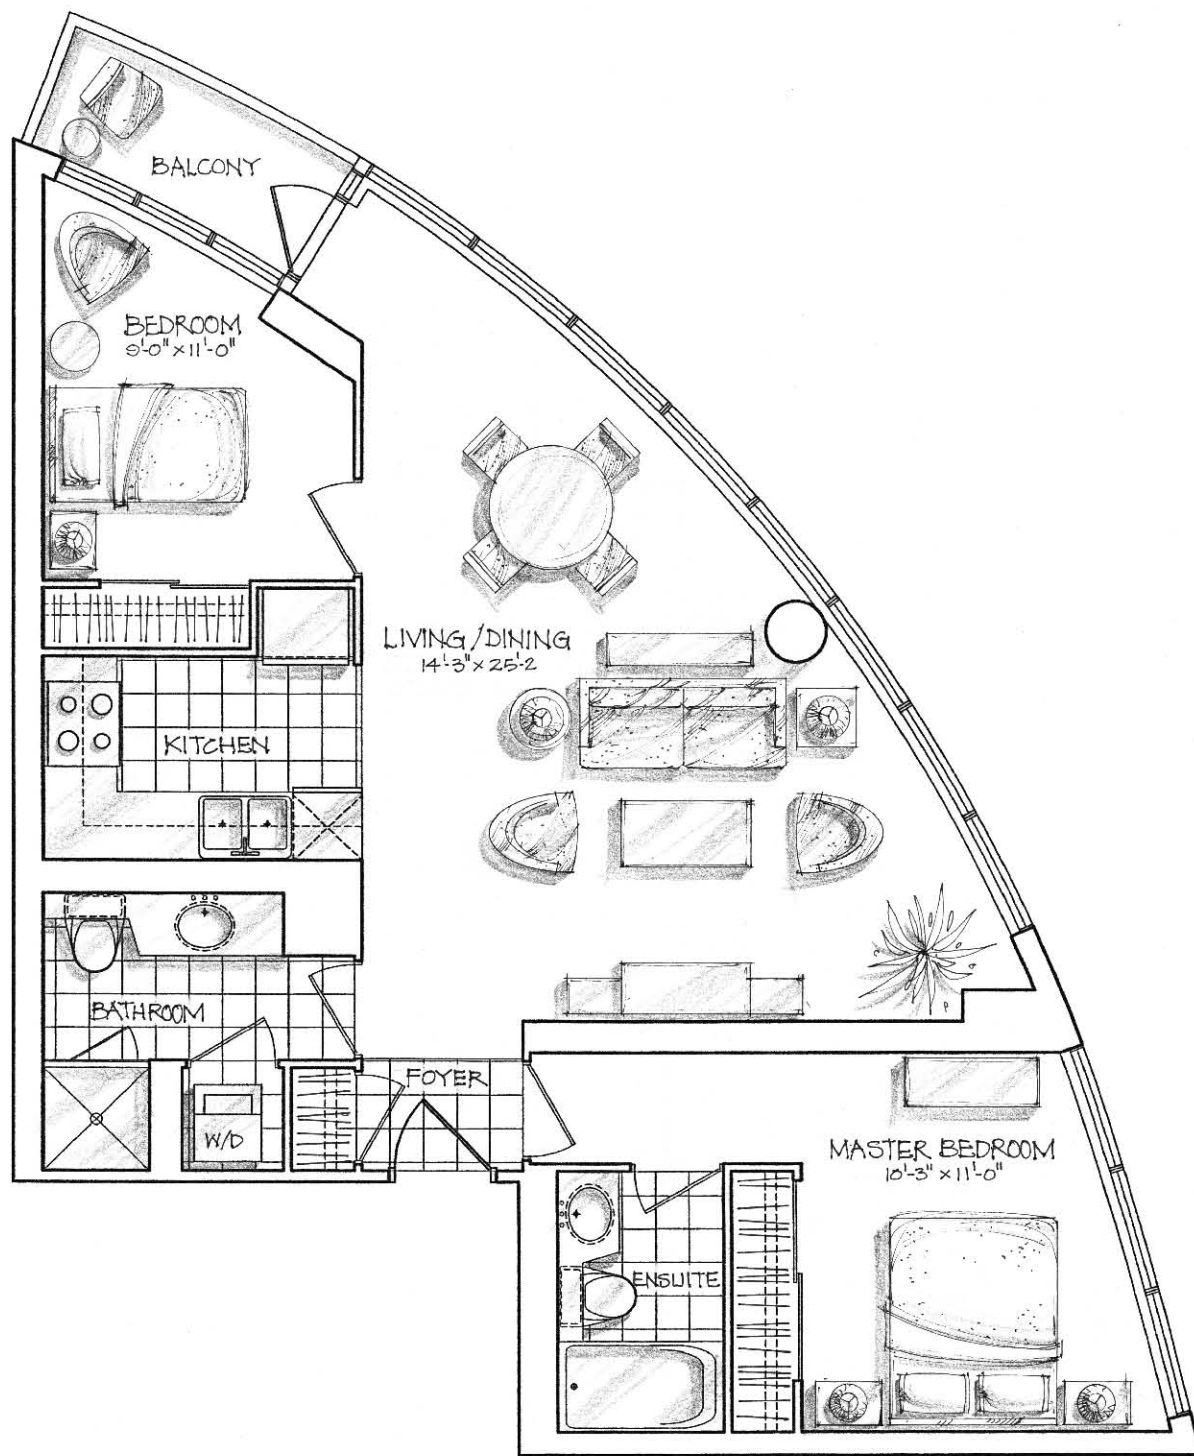

# THE DUNVEGAN

855 SQ. FT.

Floors 25-34

All areas and stated room dimensions are approximate. Floor area measured in accordance with ONHWP bulletin #22. Actual living area will vary from floor area stated.

BLACK KEYLINE DOES NOT PRINT