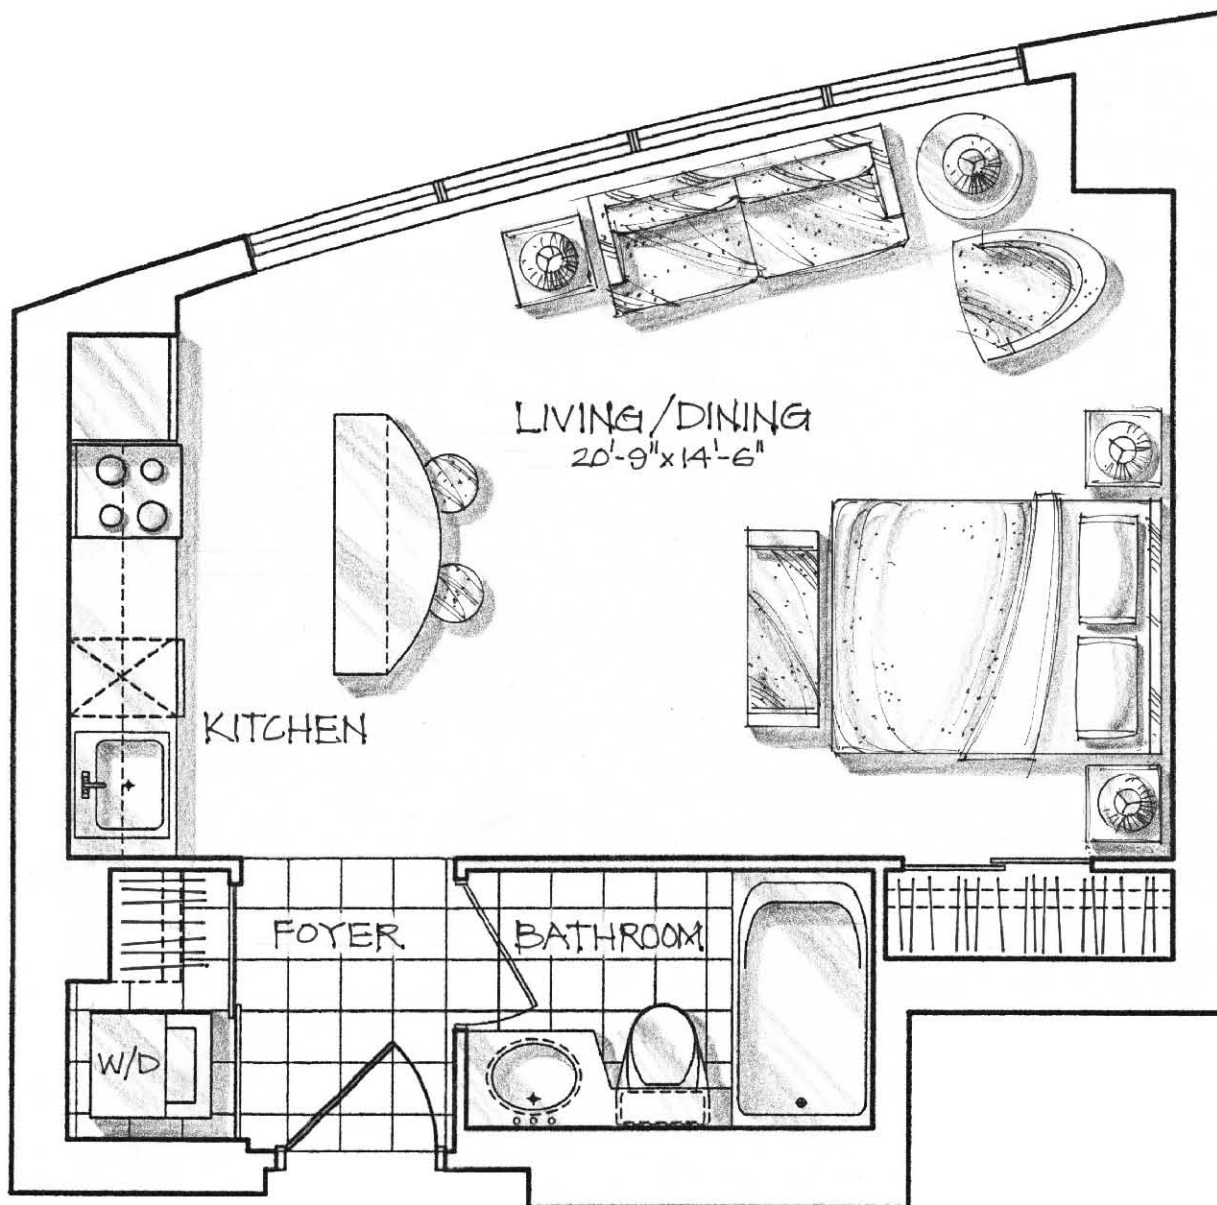

THE ELDERWOOD

407 SQ. FT.

Floors 7-16

All areas and stated room dimensions are approximate. Floor area measured in accordance with ONHWP bulletin #22. Actual living area will vary from floor area stated.

BLACK KEYLINE DOES NOT PRINT