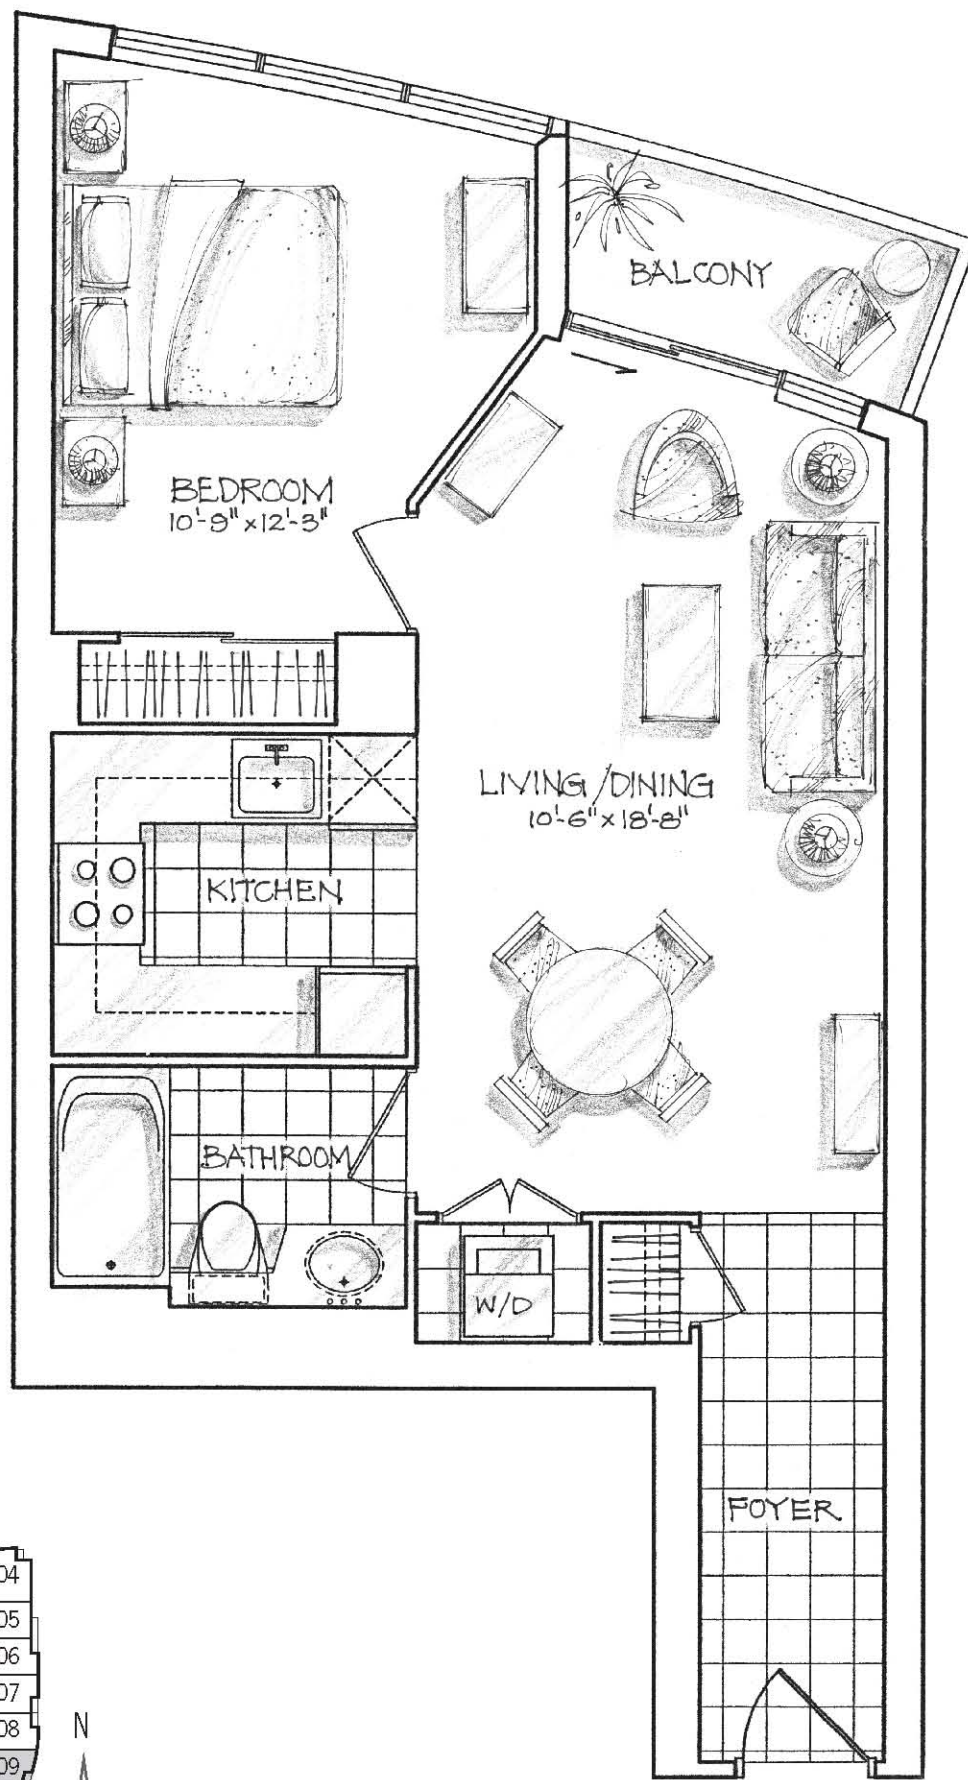

THE FOREST HILL

581 SQ. FT.

Floors 25-34

All areas and stated room dimensions are approximate. Floor area measured in accordance with ONHWP bulletin #22. Actual living area will vary from floor area stated.

BLACK KEYLINE DOES NOT PRINT