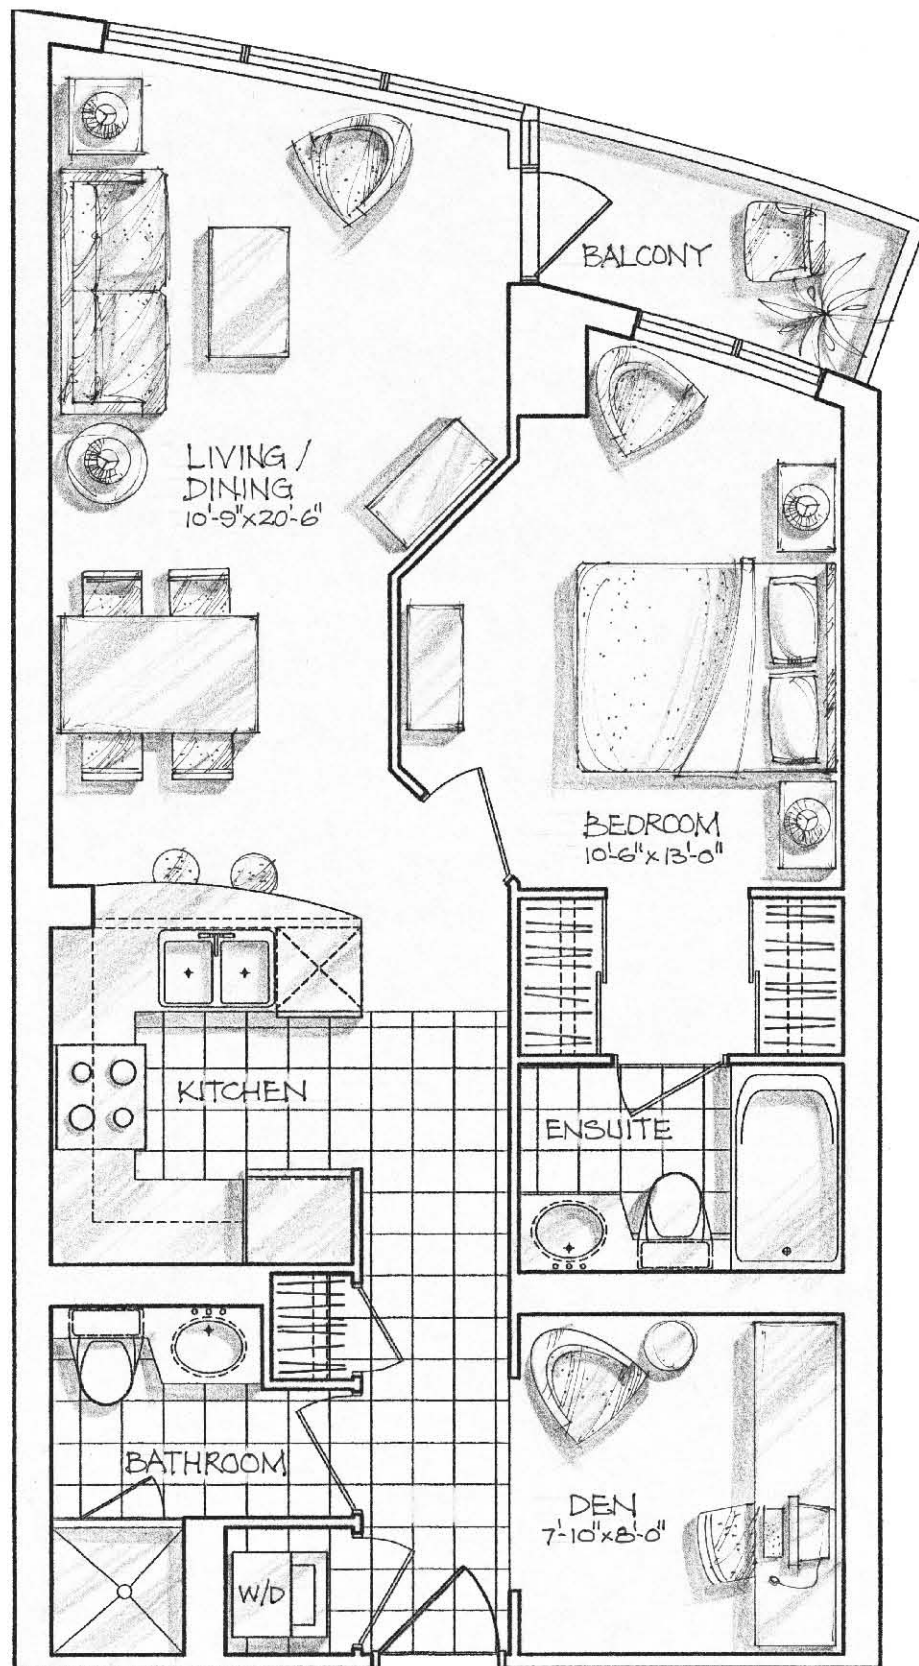

THE PARKLANE

704 SQ. FT.

Floors 25-34

All areas and stated room dimensions are approximate. Floor area measured in accordance with ONHWP bulletin #22. Actual living area will vary from floor area stated.

BLACK KEYLINE DOES NOT PRINT