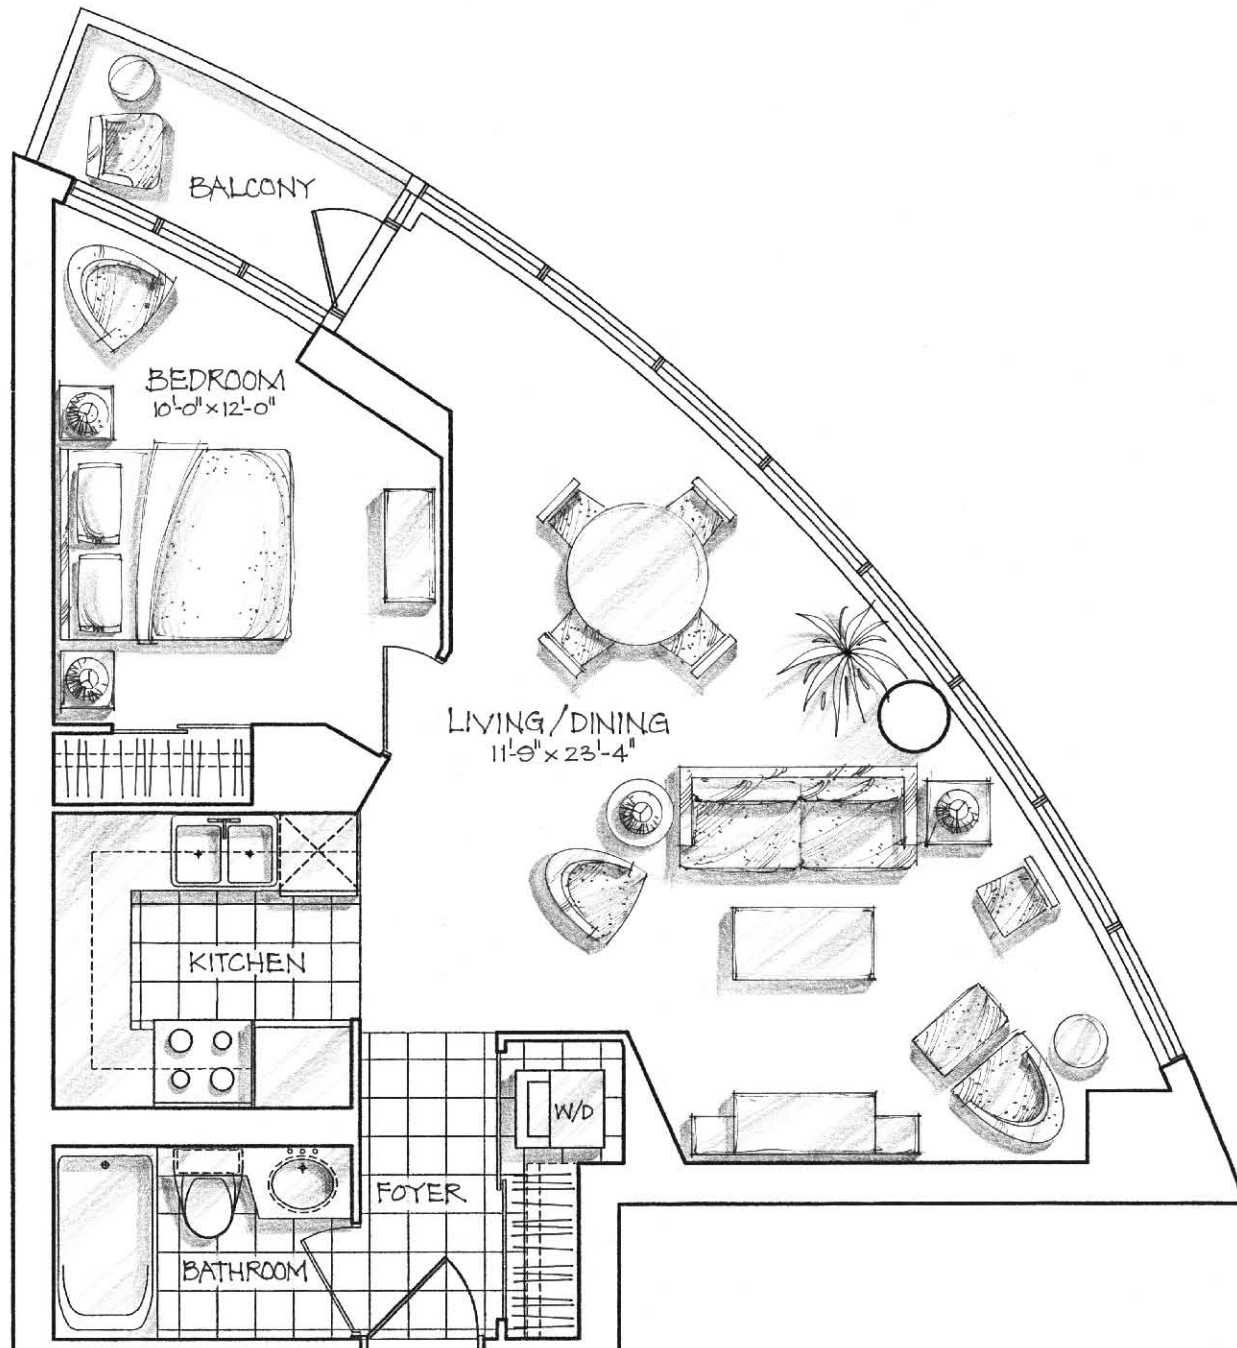

# THE ROSEDALE

637 SQ. FT.

Floors 7-16

All areas and stated room dimensions are approximate. Floor area measured in accordance with ONHWP bulletin #22. Actual living area will vary from floor area stated.

BLACK KEYLINE DOES NOT PRINT