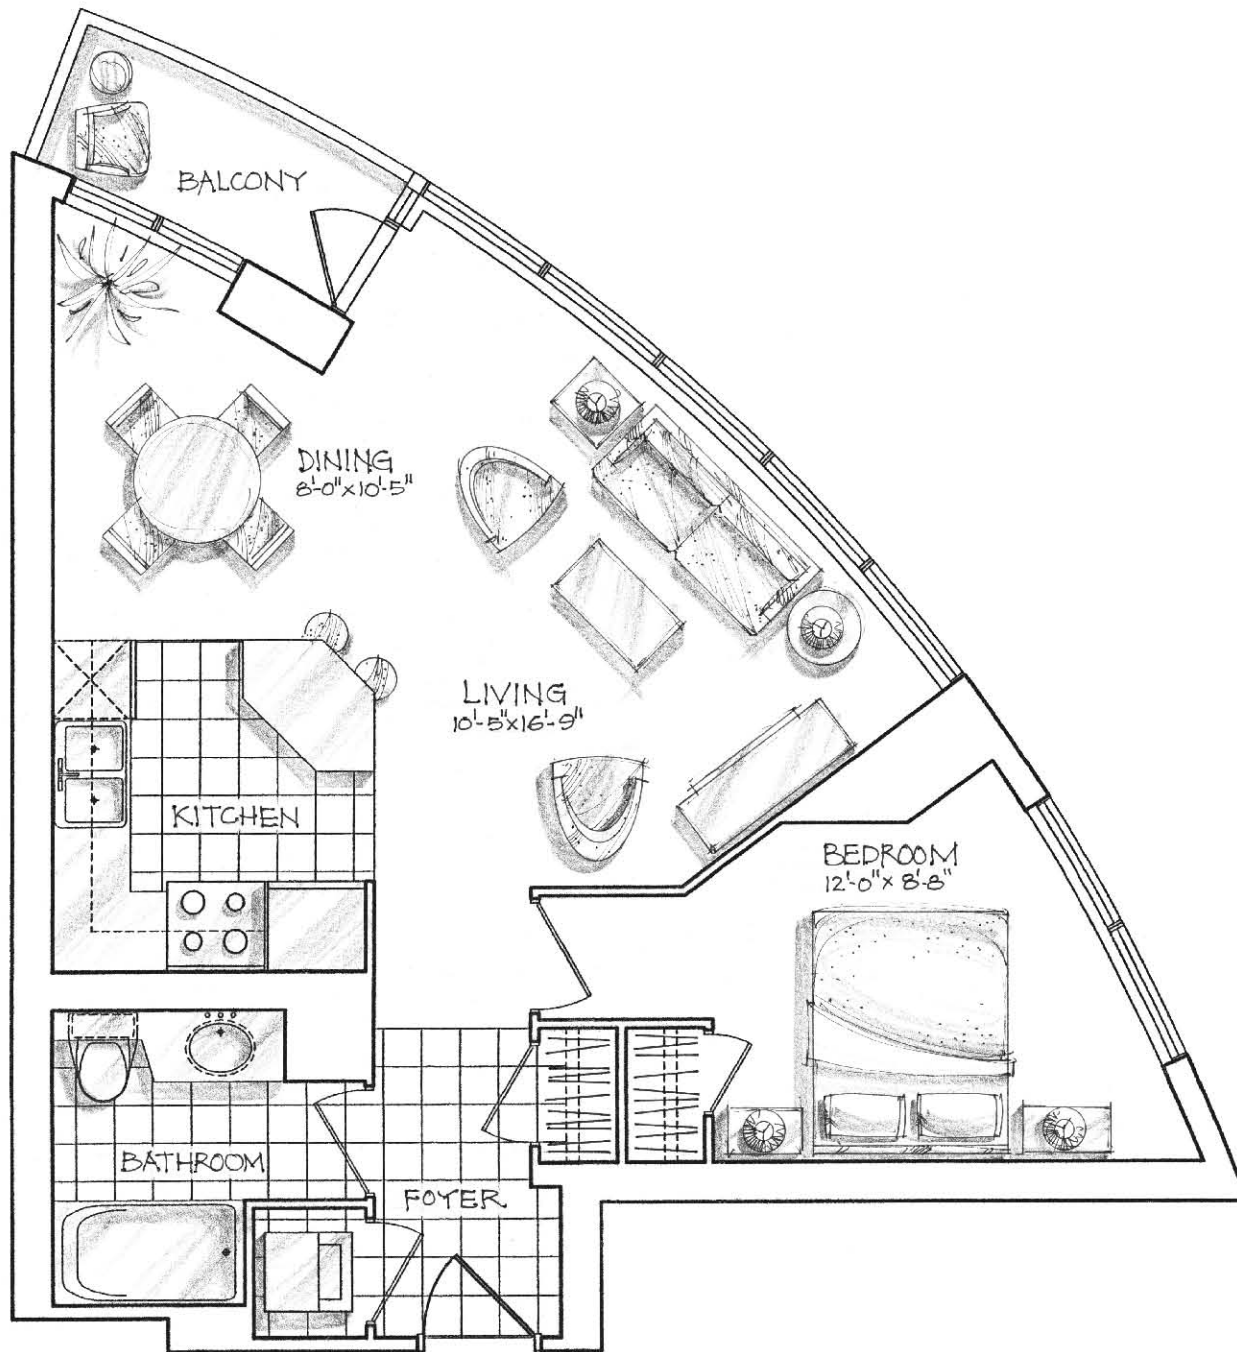

THE YORKVILLE

632 SQ. FT.

Floors 7-16

All areas and stated room dimensions are approximate. Floor area measured in accordance with ONHWP bulletin #22. Actual living area will vary from floor area stated.

BLACK KEYLINE DOES NOT PRINT