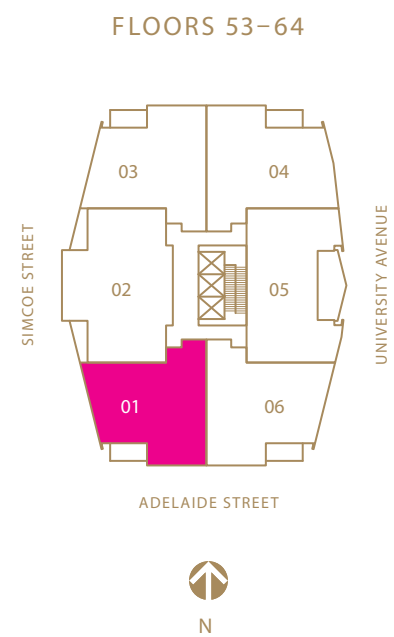

PRIVATE ESTATES 01

SOUTH WEST VIEW
FROM THE 52ND FLOOR

PRIVATE ESTATES 01

1,980 SQ FT
2 BEDROOM, FAMILY + LIBRARY

PRIVATE
ESTATES

- ① SUB-ZERO REFRIGERATOR
- ② MIELE BUILT-IN COFFEE MAKER & WARMING DRAWER
- ③ MIELE MICROWAVE ABOVE
- ④ MIELE WALL OVEN BELOW
- ⑤ SUB-ZERO WINE COOLER
- ⑥ MIELE GAS COOKTOP
- ⑦ MIELE HOOD FAN
- ⑧ MIELE DISHWASHER

DIMENSIONS, SIZES, SPECIFICATIONS, LAYOUTS AND MATERIALS ARE APPROXIMATE ONLY AND SUBJECT TO CHANGE WITHOUT NOTICE. E.&O.E.