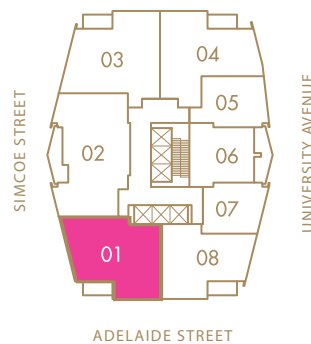

FLOORS 50-51

- ① SUB-ZERO REFRIGERATOR
- ② MIELE BUILT-IN COFFEE MAKER & WARMING DRAWER OPTIONAL
- ③ MIELE MICROWAVE ABOVE
- ④ MIELE WALL OVEN BELOW
- ⑤ SUB-ZERO WINE COOLER OPTIONAL
- ⑥ MIELE GAS COOK TOP
- ⑦ MIELE HOOD FAN
- ⑧ MIELE DISHWASHER

DIMENSIONS, SIZES, SPECIFICATIONS, LAYOUTS AND MATERIALS ARE APPROXIMATE ONLY AND SUBJECT TO CHANGE WITHOUT NOTICE. E.&O.E.