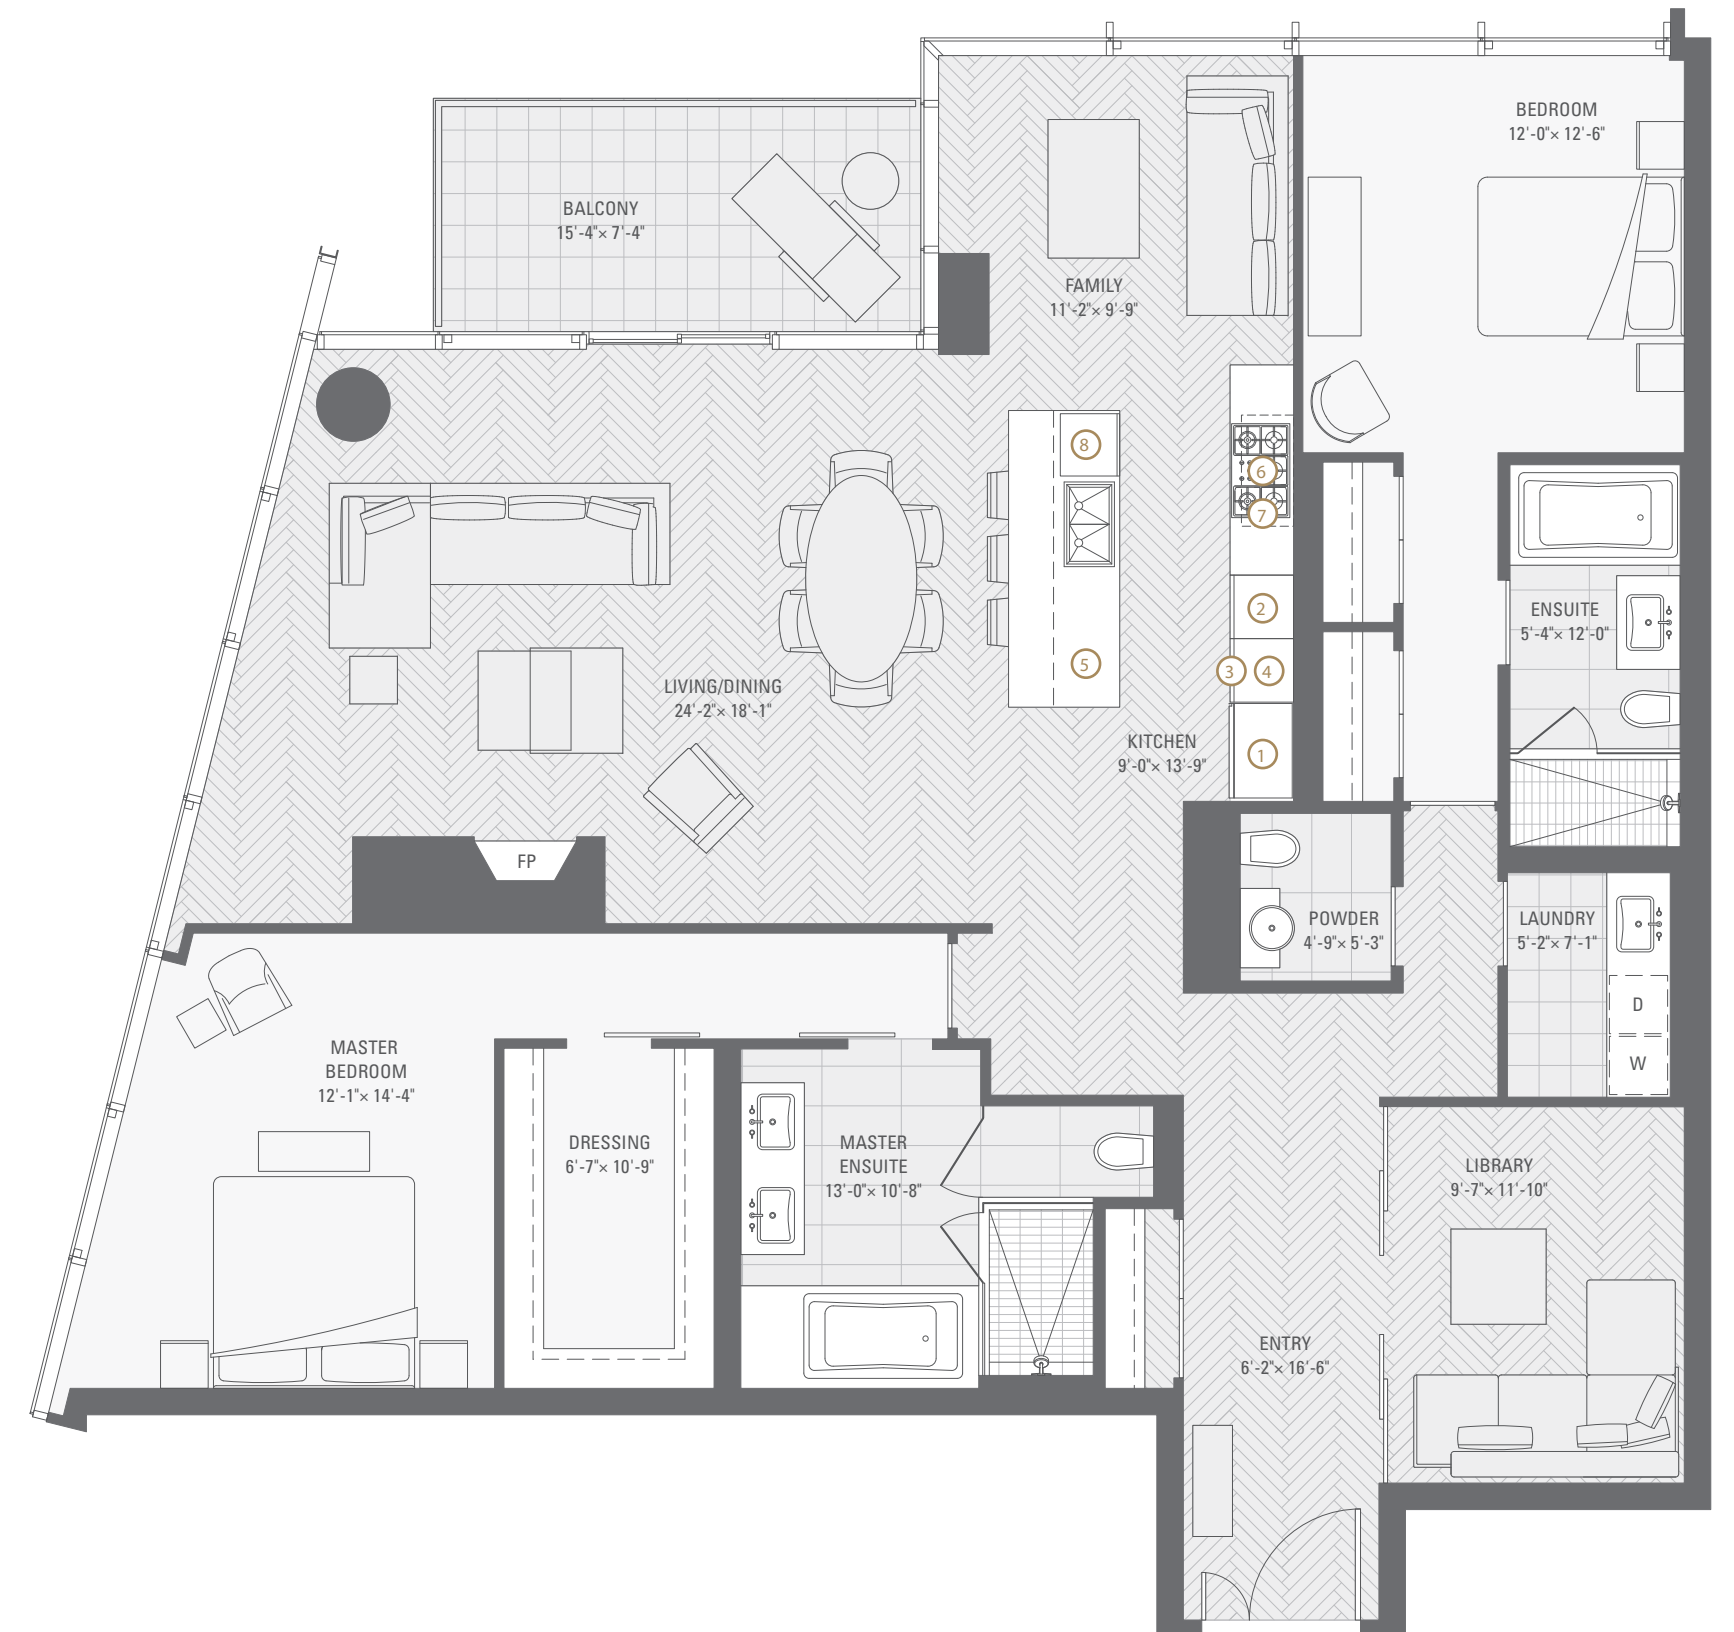

# PRIVATE ESTATES 03

NORTH WEST VIEW  
FROM THE 52ND FLOOR

- ① SUB-ZERO REFRIGERATOR
- ② MIELE BUILT-IN COFFEE MAKER & WARMING DRAWER
- ③ MIELE MICROWAVE ABOVE
- ④ MIELE WALL OVEN BELOW
- ⑤ SUB-ZERO WINE COOLER
- ⑥ MIELE GAS COOKTOP
- ⑦ MIELE HOOD FAN
- ⑧ MIELE DISHWASHER

# PRIVATE ESTATES 03

1,961 SQ FT  
2 BEDROOM, FAMILY + LIBRARY

PRIVATE  
ESTATES

DIMENSIONS, SIZES, SPECIFICATIONS, LAYOUTS AND MATERIALS ARE APPROXIMATE ONLY AND SUBJECT TO CHANGE WITHOUT NOTICE. E.&O.E.