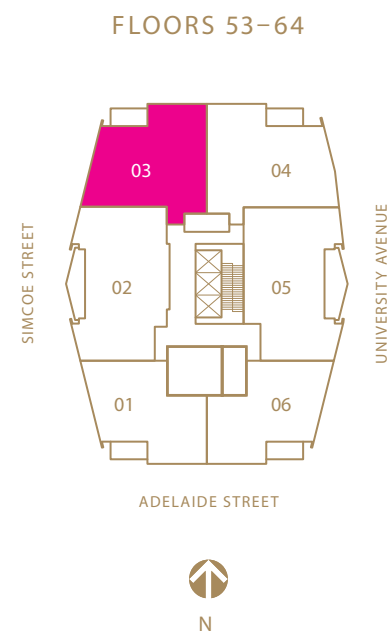

# PRIVATE ESTATES 03

NORTH WEST VIEW  
FROM THE 52ND FLOOR

- ① SUB-ZERO REFRIGERATOR
- ② MIELE BUILT-IN COFFEE MAKER & WARMING DRAWER
- ③ MIELE MICROWAVE ABOVE
- ④ MIELE WALL OVEN BELOW
- ⑤ SUB-ZERO WINE COOLER
- ⑥ MIELE GAS COOKTOP
- ⑦ MIELE HOOD FAN
- ⑧ MIELE DISHWASHER

# PRIVATE ESTATES 03

1,961 SQ FT  
2 BEDROOM, FAMILY + LIBRARY

PRIVATE  
ESTATES

DIMENSIONS, SIZES, SPECIFICATIONS, LAYOUTS AND MATERIALS ARE APPROXIMATE ONLY AND SUBJECT TO CHANGE WITHOUT NOTICE. E.&O.E.