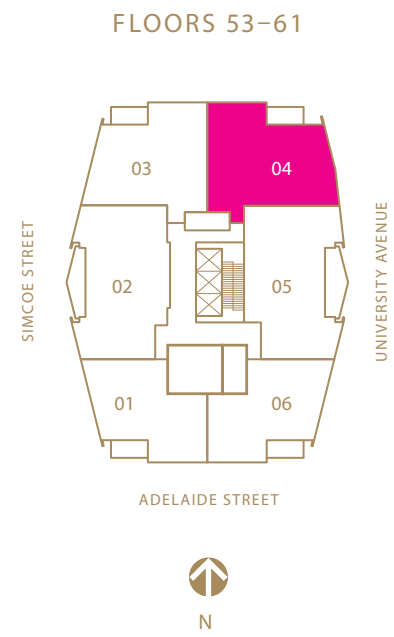

# PRIVATE ESTATES 04, FLOORS 53-61

NORTH EAST VIEW  
FROM THE 52ND FLOOR

# PRIVATE ESTATES 04

2092 - 2108 SQ FT  
2 BEDROOM, FAMILY + LIBRARY

- ① SUB-ZERO REFRIGERATOR
- ② MIELE BUILT-IN COFFEE MAKER & WARMING DRAWER
- ③ MIELE MICROWAVE ABOVE
- ④ MIELE WALL OVEN BELOW
- ⑤ SUB-ZERO WINE COOLER
- ⑥ MIELE GAS COOKTOP
- ⑦ MIELE HOOD FAN
- ⑧ MIELE DISHWASHER