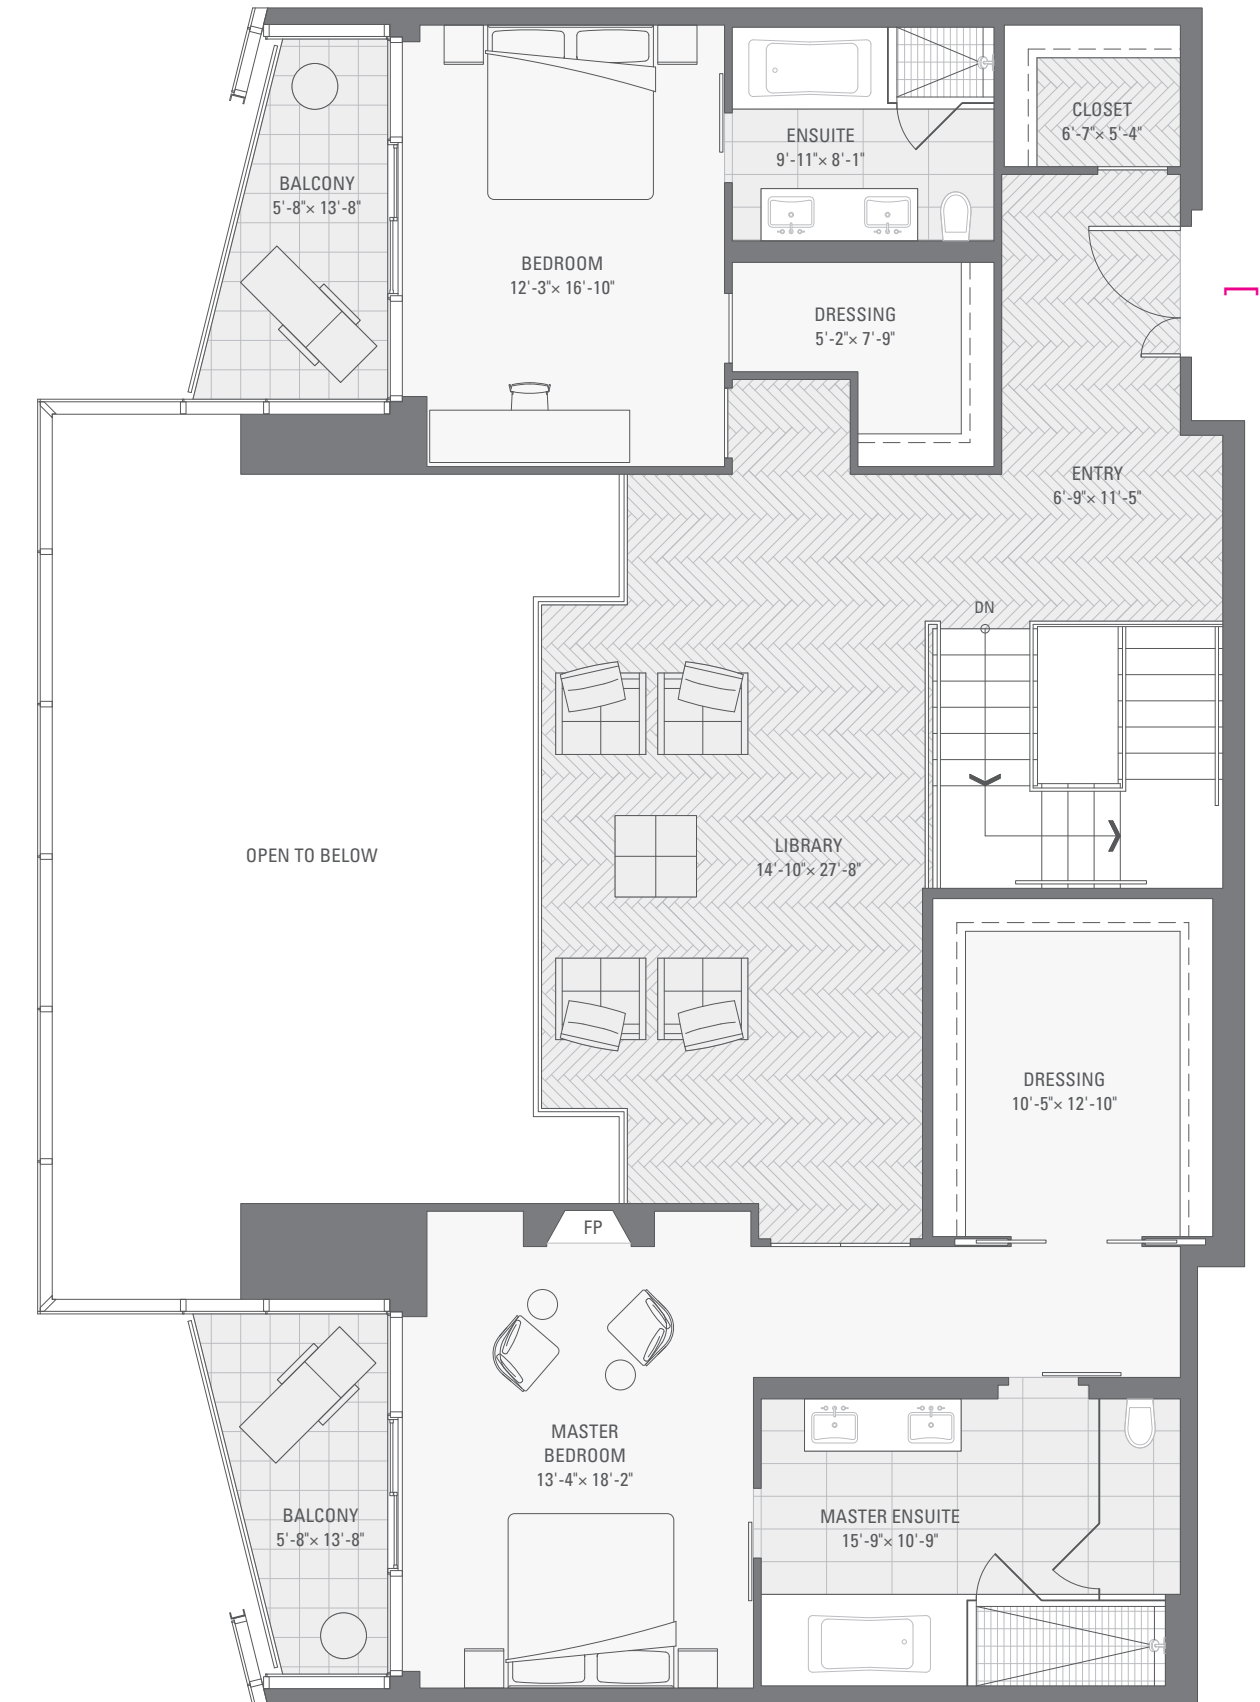

PRIVATE
ESTATES

SIGNATURE SUITE

WEST VIEW
FROM THE 52ND FLOOR

PRIVATE LOBBY

SIGNATURE SUITE

4,313 SQ FT
3 BEDROOM, FAMILY + LIBRARY

PRIVATE
ESTATES

LOWER LEVEL

2,518 SQ FT

- ① SUB-ZERO REFRIGERATOR
- ② MIELE BUILT-IN COFFEE MAKER & WARMING DRAWER
- ③ MIELE MICROWAVE ABOVE
- ④ MIELE WALL OVEN BELOW
- ⑤ SUB-ZERO WINE COOLER
- ⑥ MIELE GAS COOK TOP
- ⑦ MIELE HOOD FAN
- ⑧ MIELE DISHWASHER

UPPER LEVEL

1,795 SQ FT

FLOORS 54 - 61

DIMENSIONS, SIZES, SPECIFICATIONS, LAYOUTS AND MATERIALS ARE APPROXIMATE ONLY AND SUBJECT TO CHANGE WITHOUT NOTICE. E.&O.E.