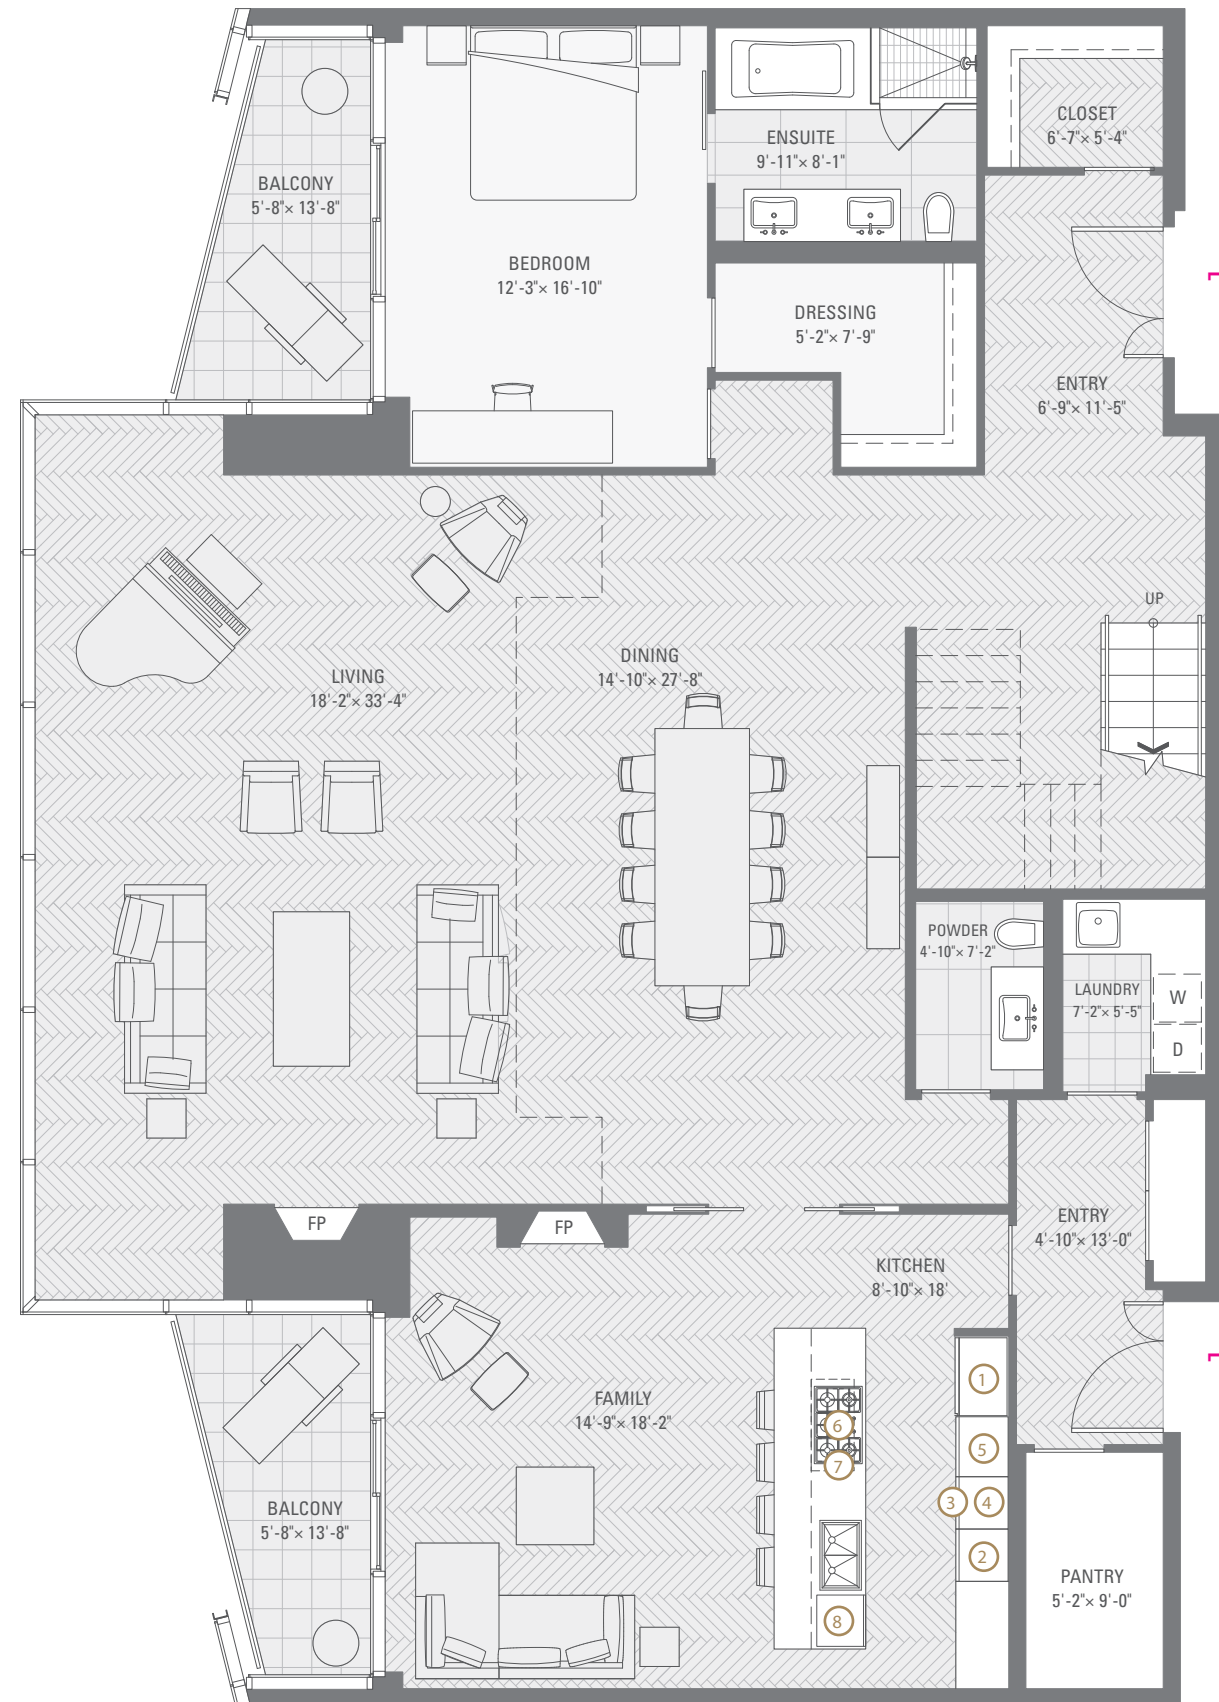

PRIVATE
ESTATES

SIGNATURE SUITE

WEST VIEW
FROM THE 52ND FLOOR

PRIVATE LOBBY

SIGNATURE SUITE

4,313 SQ FT
3 BEDROOM, FAMILY + LIBRARY

PRIVATE
ESTATES

LOWER LEVEL

2,518 SQ FT

- ① SUB-ZERO REFRIGERATOR
- ② MIELE BUILT-IN COFFEE MAKER & WARMING DRAWER
- ③ MIELE MICROWAVE ABOVE
- ④ MIELE WALL OVEN BELOW
- ⑤ SUB-ZERO WINE COOLER
- ⑥ MIELE GAS COOK TOP
- ⑦ MIELE HOOD FAN
- ⑧ MIELE DISHWASHER

UPPER LEVEL

1,795 SQ FT

FLOORS 54 - 61

DIMENSIONS, SIZES, SPECIFICATIONS, LAYOUTS AND MATERIALS ARE APPROXIMATE ONLY AND SUBJECT TO CHANGE WITHOUT NOTICE. E.&O.E.