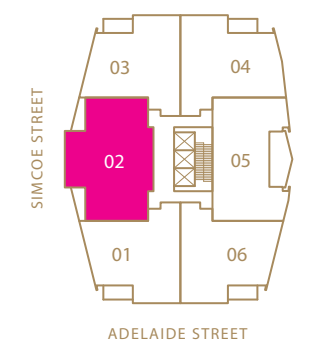

PRIVATE
ESTATES

SIGNATURE SUITE

WEST VIEW
FROM THE 52ND FLOOR

PRIVATE LOBBY

SIGNATURE SUITE

4,313 SQ FT
3 BEDROOM, FAMILY + LIBRARY

PRIVATE
ESTATES

LOWER LEVEL

2,518 SQ FT

- ① SUB-ZERO REFRIGERATOR
- ② MIELE BUILT-IN COFFEE MAKER & WARMING DRAWER
- ③ MIELE MICROWAVE ABOVE
- ④ MIELE WALL OVEN BELOW
- ⑤ SUB-ZERO WINE COOLER
- ⑥ MIELE GAS COOK TOP
- ⑦ MIELE HOOD FAN
- ⑧ MIELE DISHWASHER

UPPER LEVEL

1,795 SQ FT

FLOORS 54 - 61

DIMENSIONS, SIZES, SPECIFICATIONS, LAYOUTS AND MATERIALS ARE APPROXIMATE ONLY AND SUBJECT TO CHANGE WITHOUT NOTICE. E.&O.E.