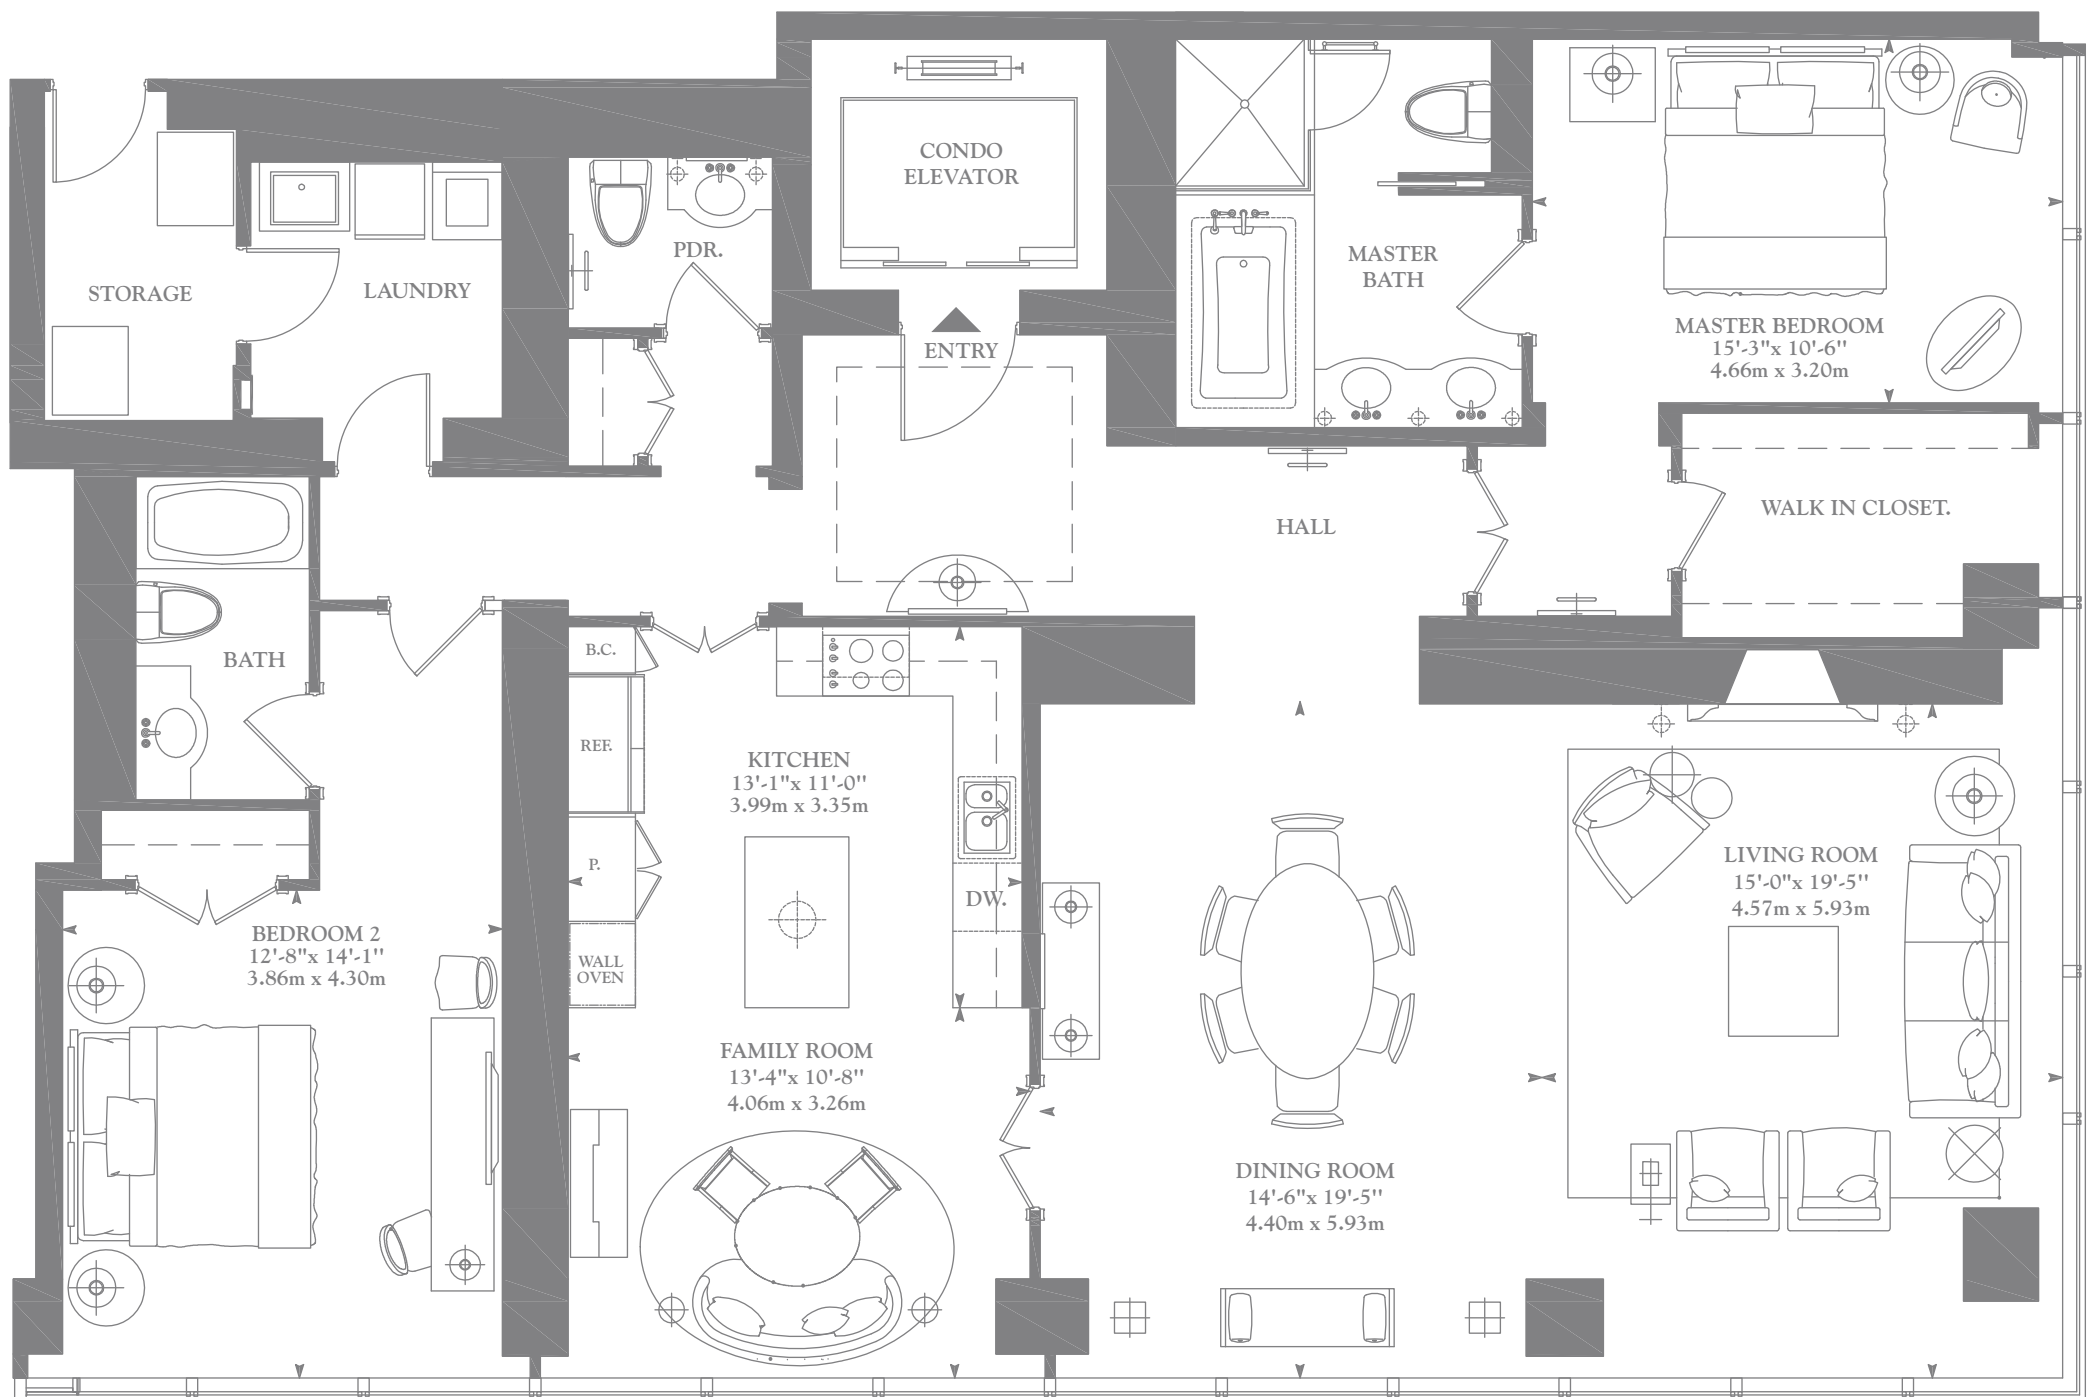

THE RESIDENCES®
AT THE RITZ-CARLTON, TORONTO

THE BORDEAUX

2,200 SQ. FT. (204 M²) / UNIT 29-04 / 2 BEDROOM

FLOOR 29

Prices and specifications subject to change without notice. E.&O.E. All renderings and images are artist's concept. All drawings and dimensions are approximate. Actual square footage may vary from the stated floor plan. Furniture not included.