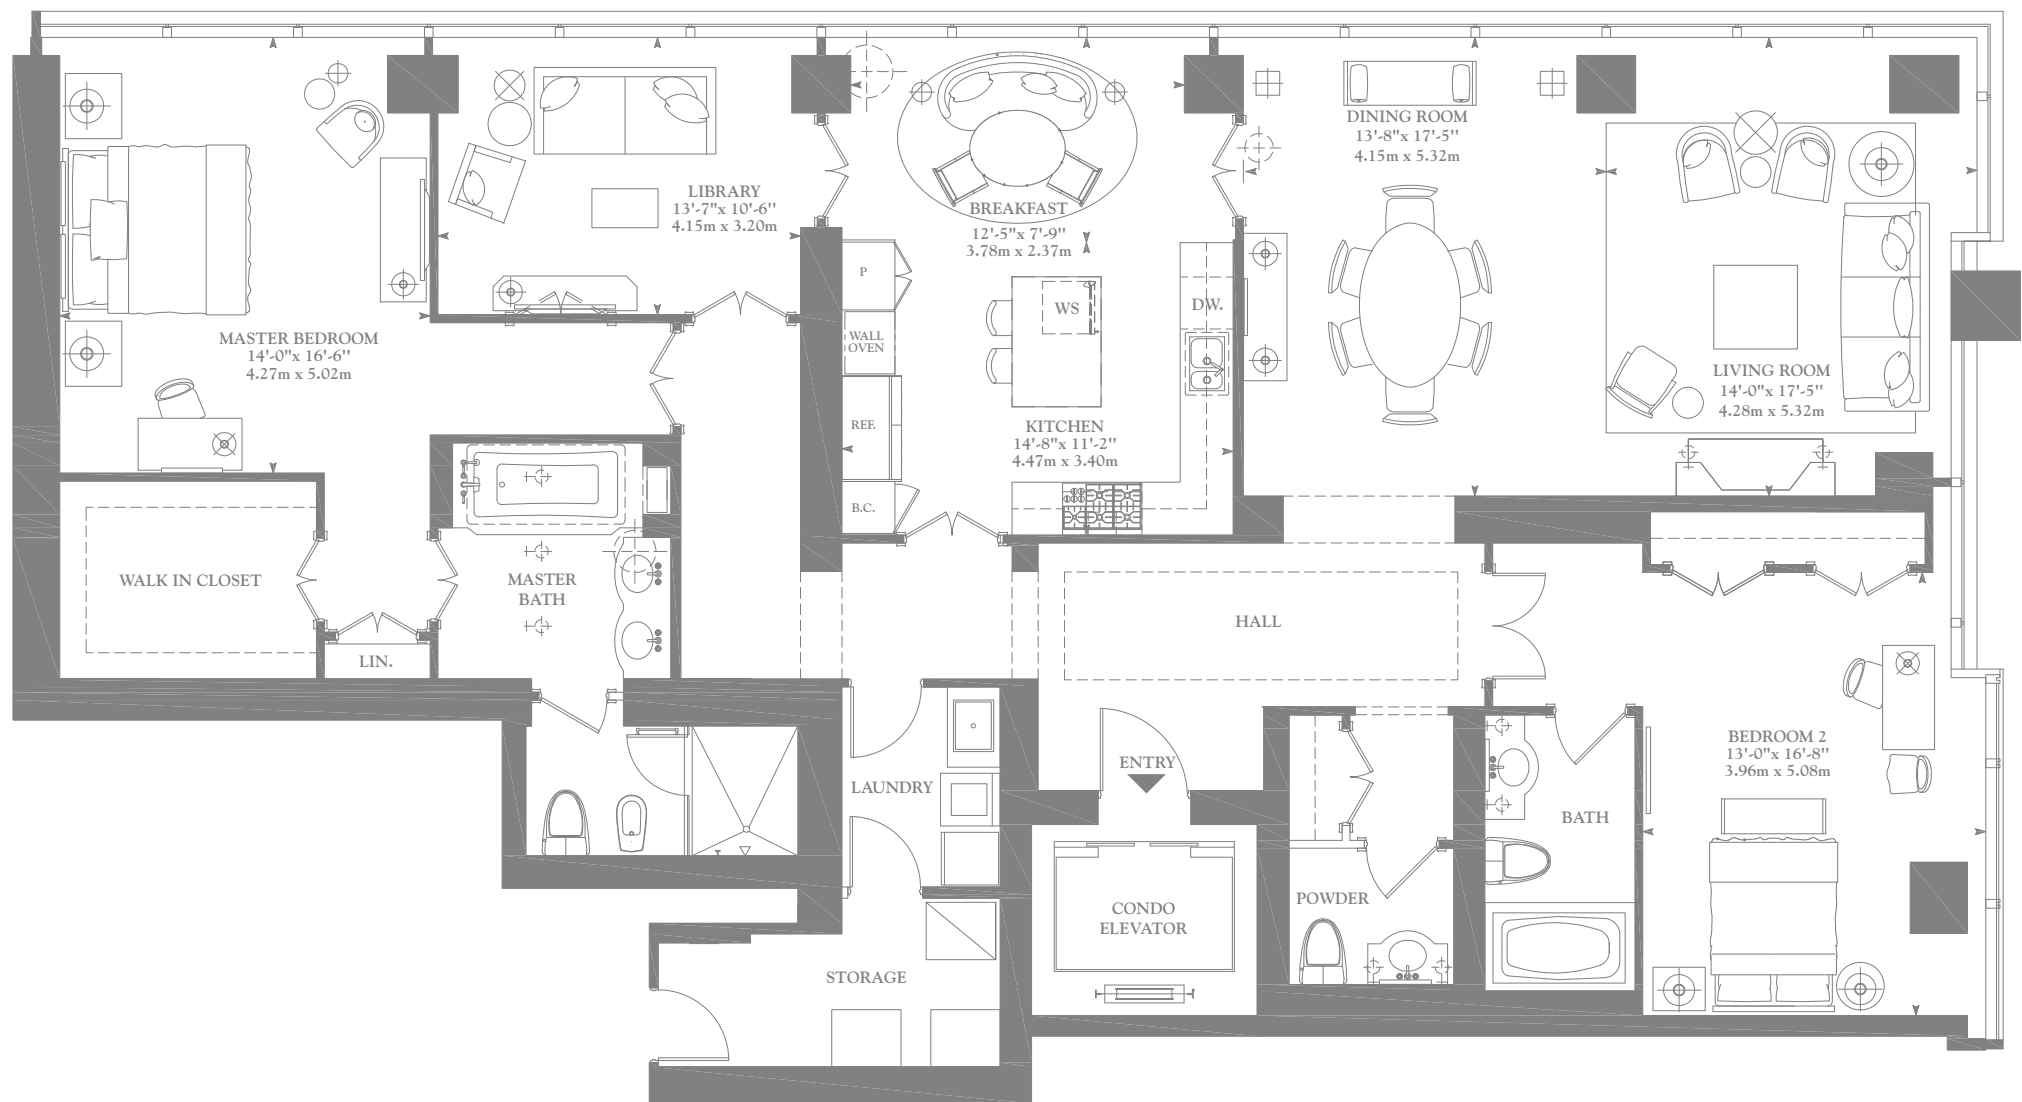

# THE CHARLESTON

2,525 SQ. FT. (235 M<sup>2</sup>) / UNIT 43-50-02 / 2 BEDROOM + LIBRARY

FLOORS 43 - 50

Prices and specifications subject to change without notice. E. & O.E. All renderings and images are artist's concept. All drawings and dimensions are approximate. Actual square footage may vary from the stated floor plan. Furniture not included.