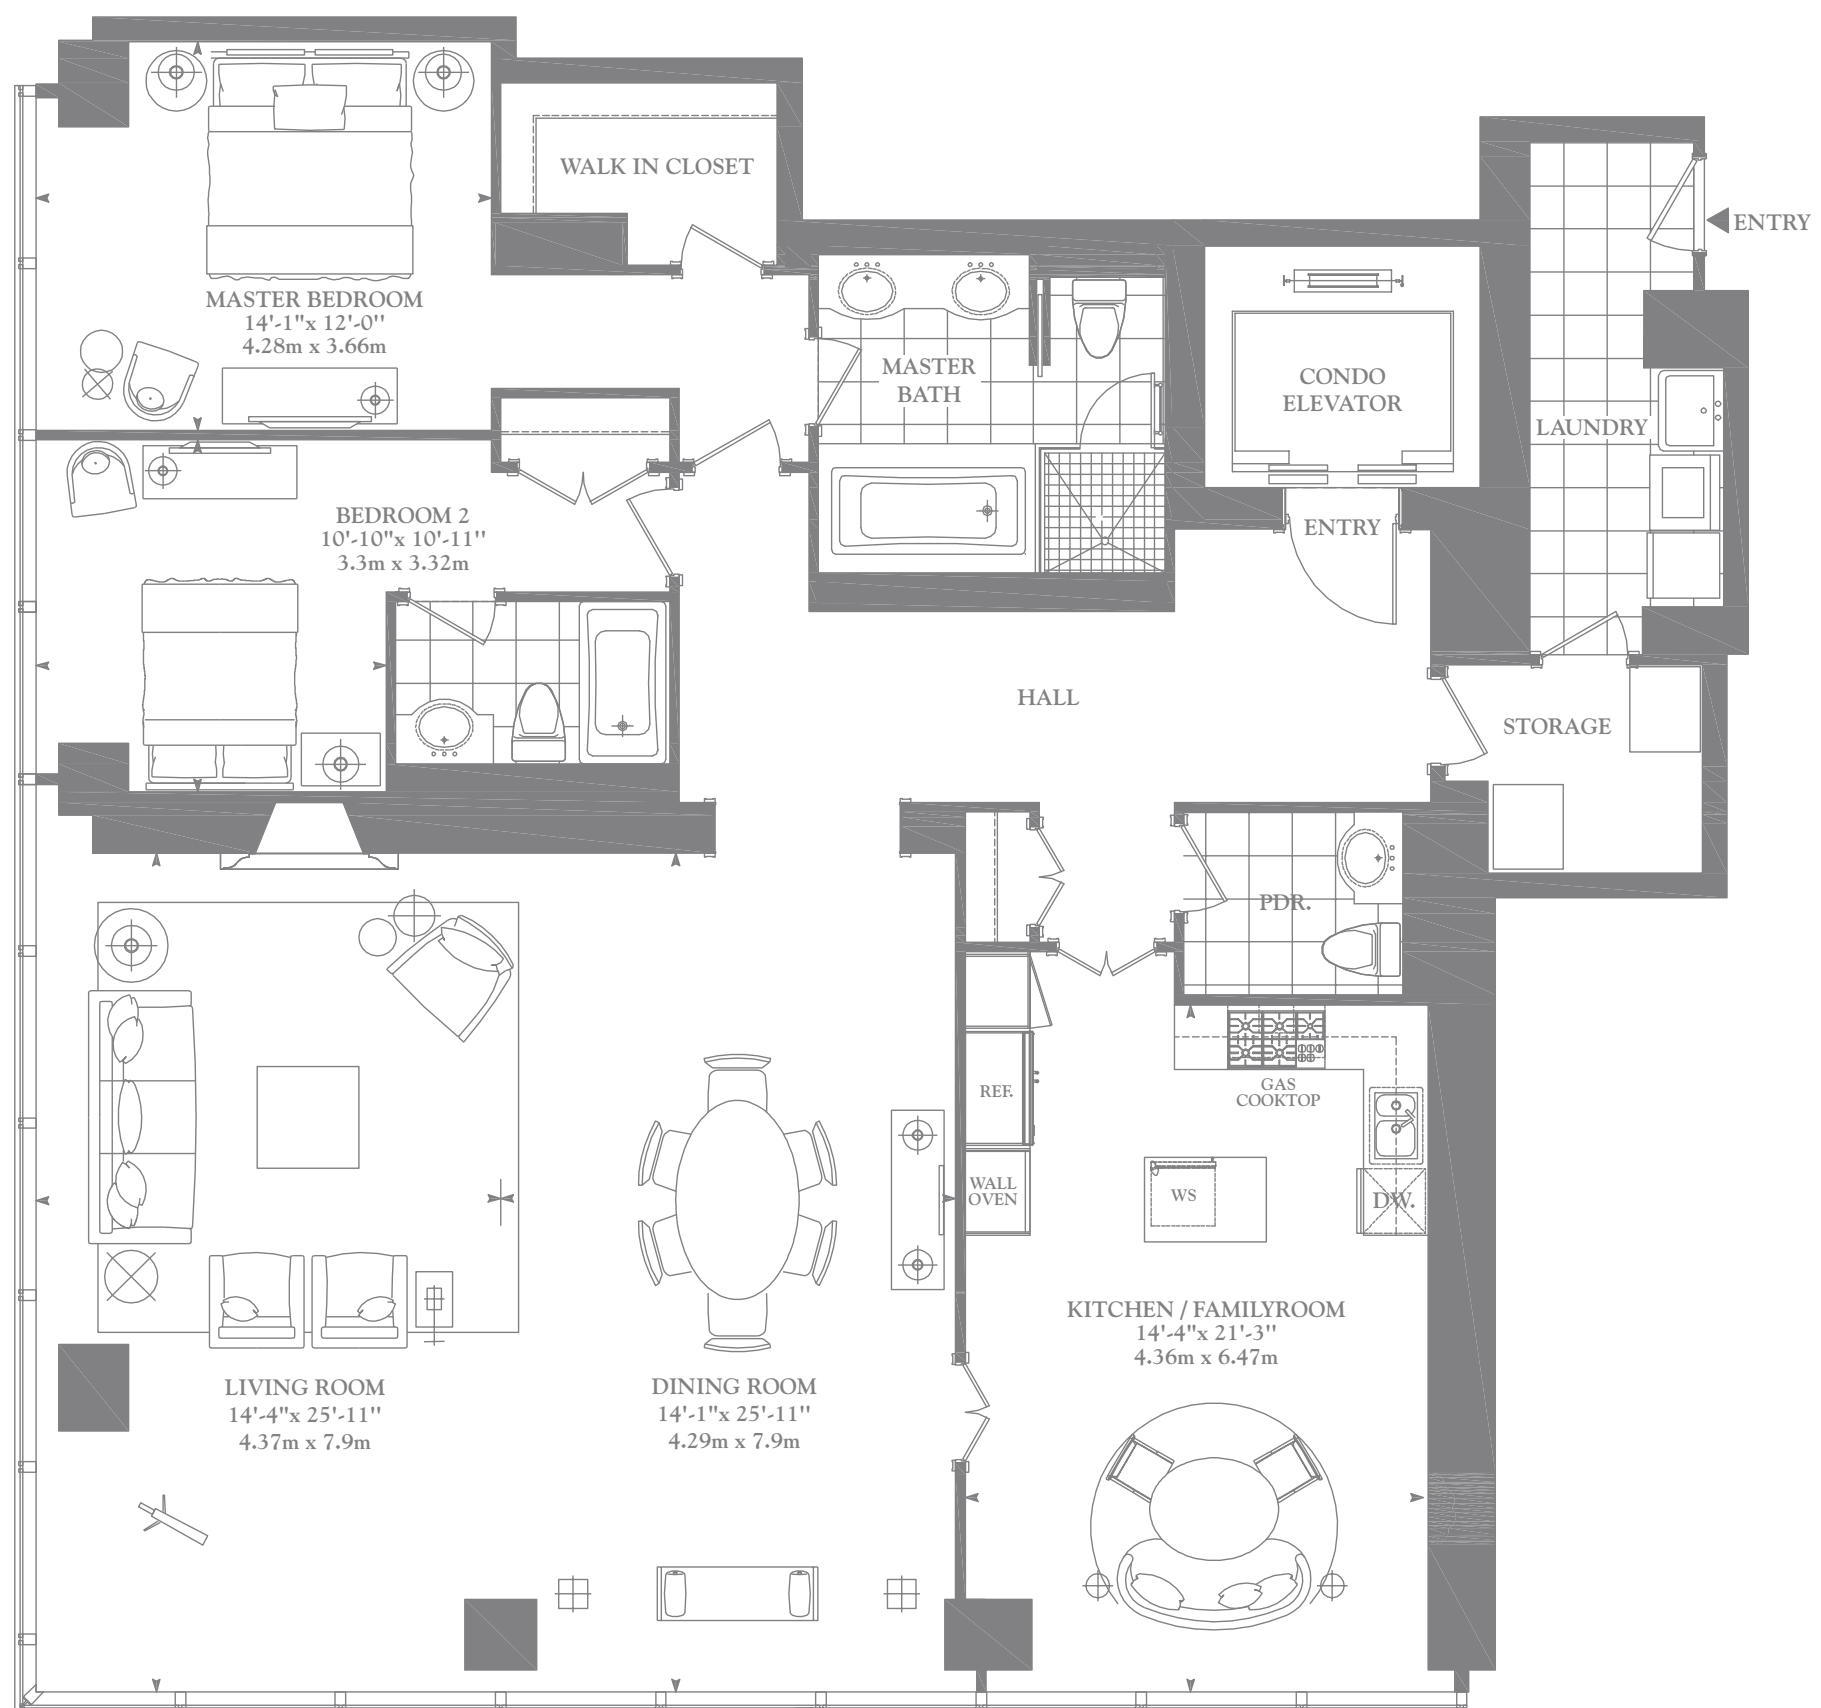

THE RESIDENCES®
AT THE RITZ-CARLTON, TORONTO

THE VERONA B

2,286 SQ. FT. (212 M²) / UNIT 40-06 / 2 BEDROOM

FLOORS 33 - 42

Prices and specifications subject to change without notice. E. & O.E. All renderings and images are artist's concept. All drawings and dimensions are approximate. Actual square footage may vary from the stated floor plan. Furniture not included.