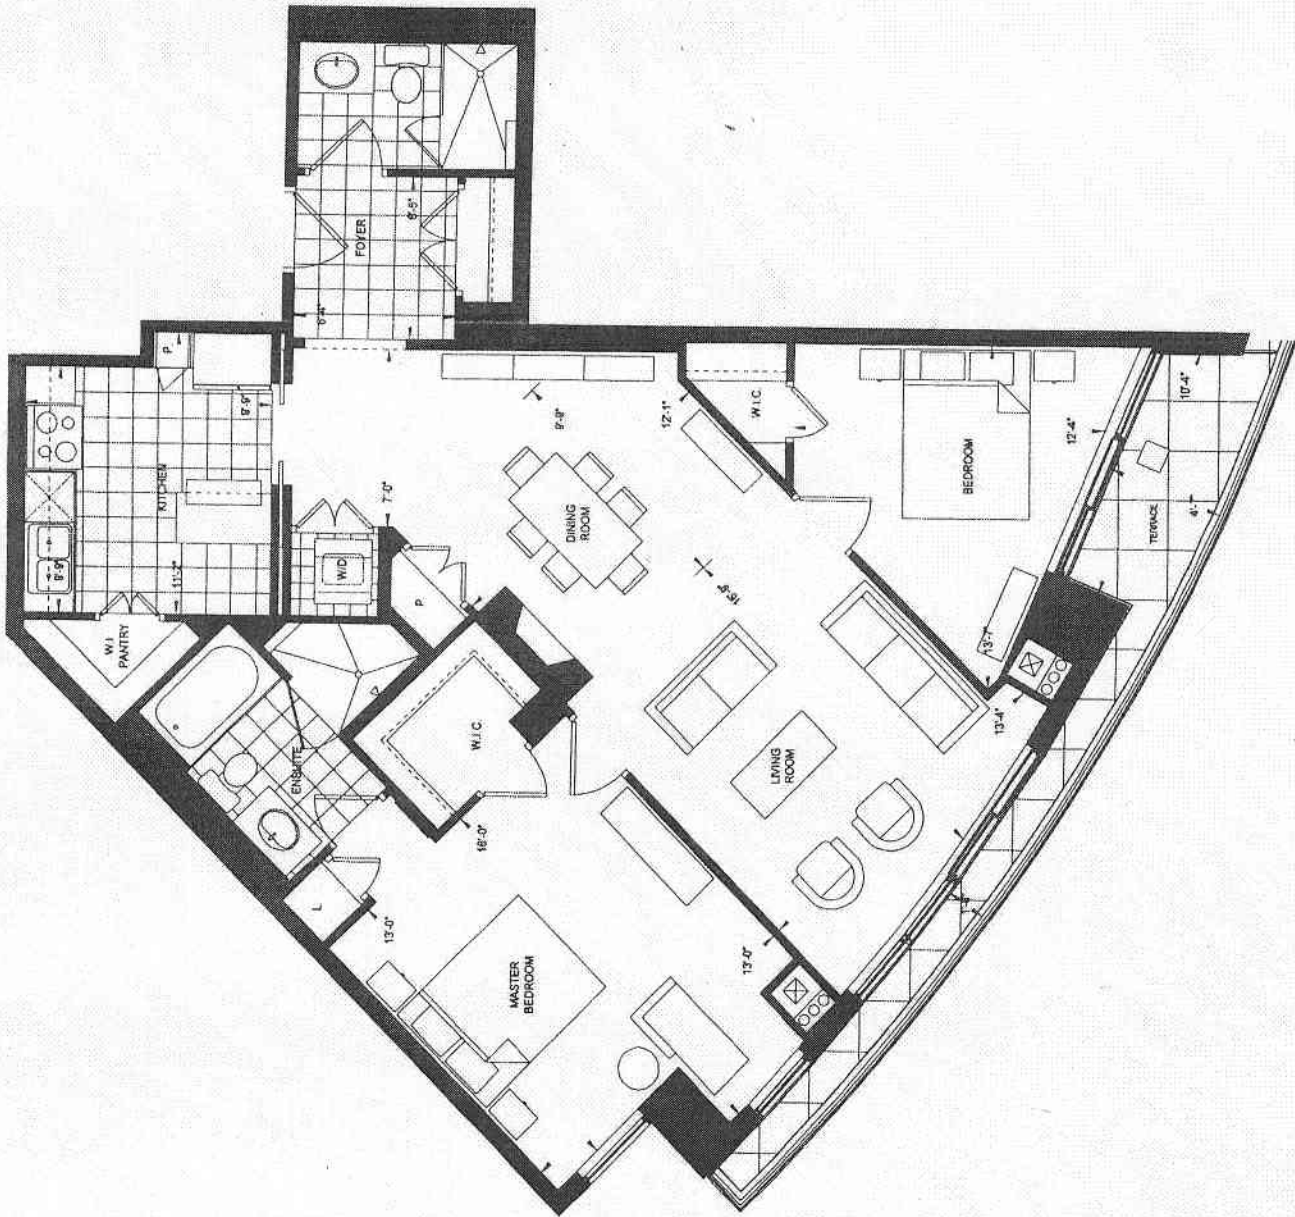

Club B

two bedroom
1175 sq. ft.