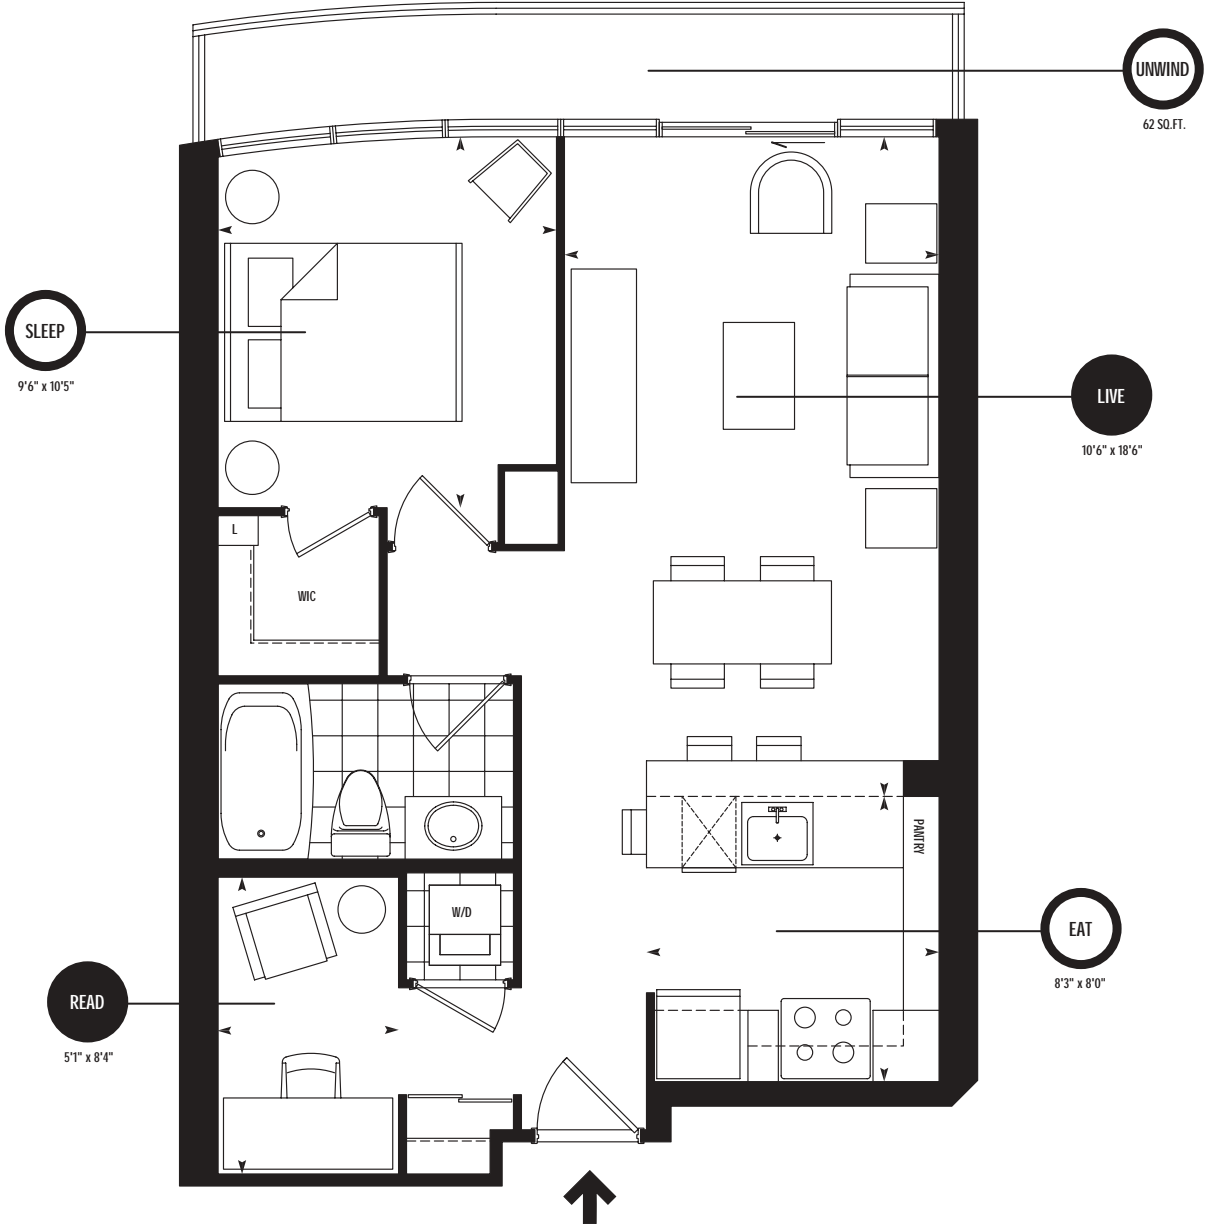

THE
MET
CONDOS

**C2 ONE
BEDROOM+DEN
613
SQUARE FEET**