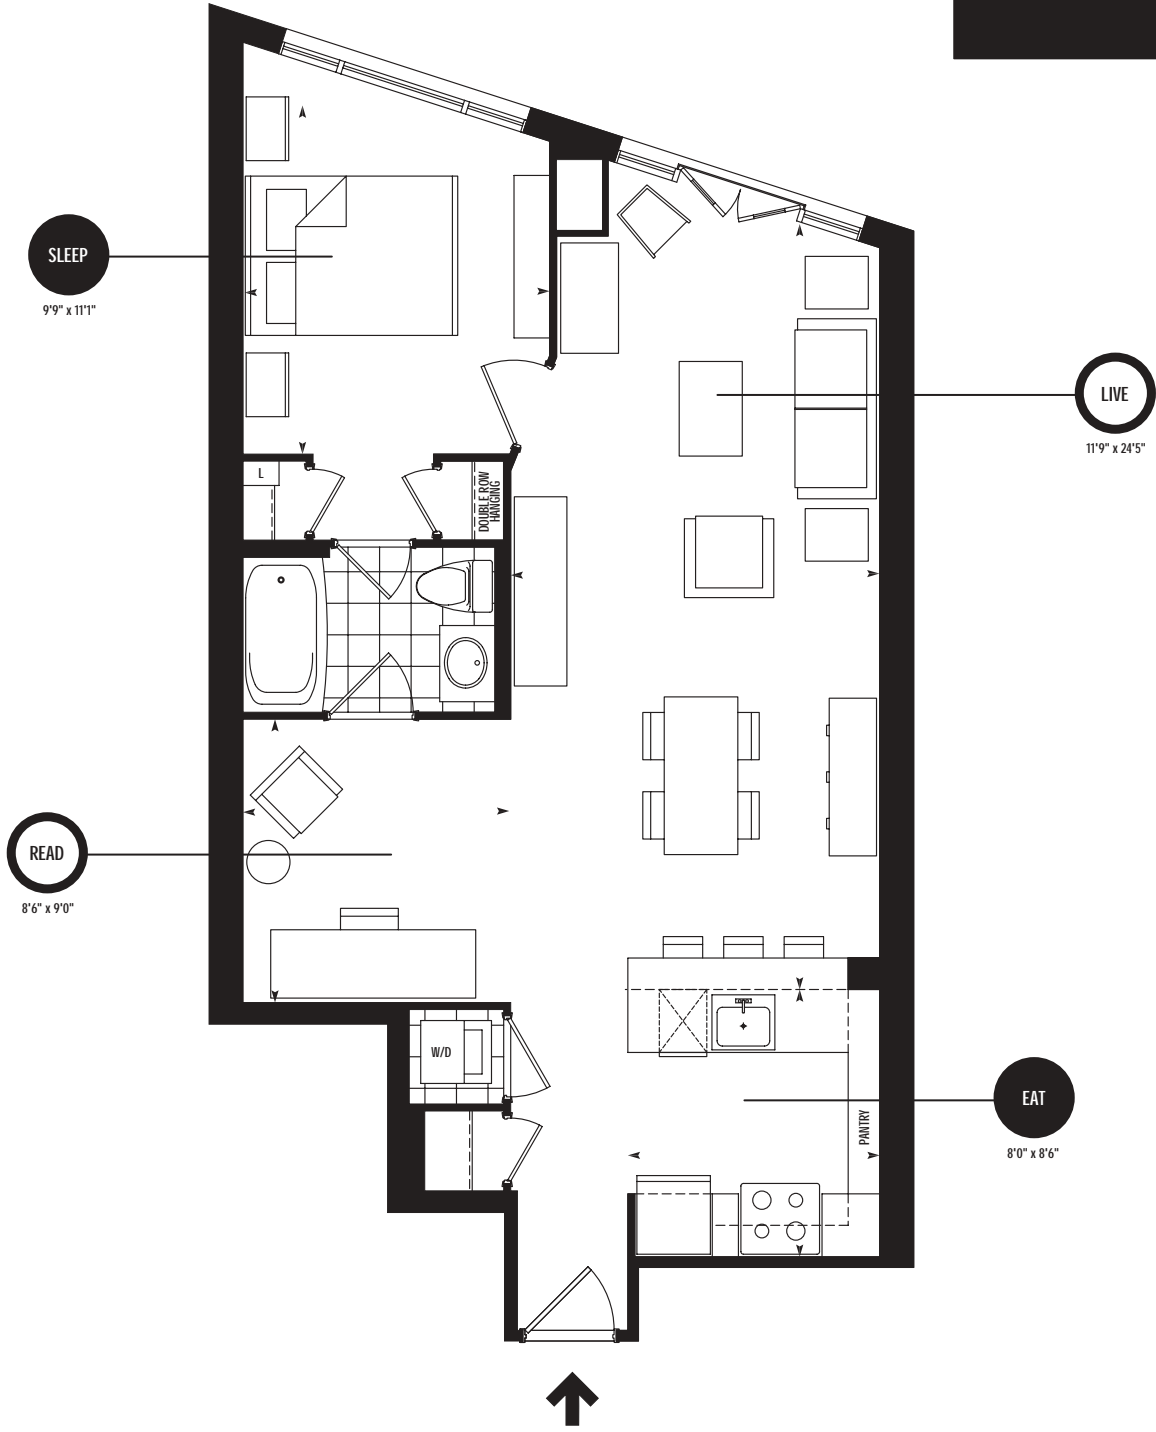

THE
MET
CONDOS

C7 ONE
BEDROOM+DEN
746
SQUARE FEET

SIZES & SPECIFICATIONS SUBJECT TO CHANGE WITHOUT NOTICE. E. & O.E.