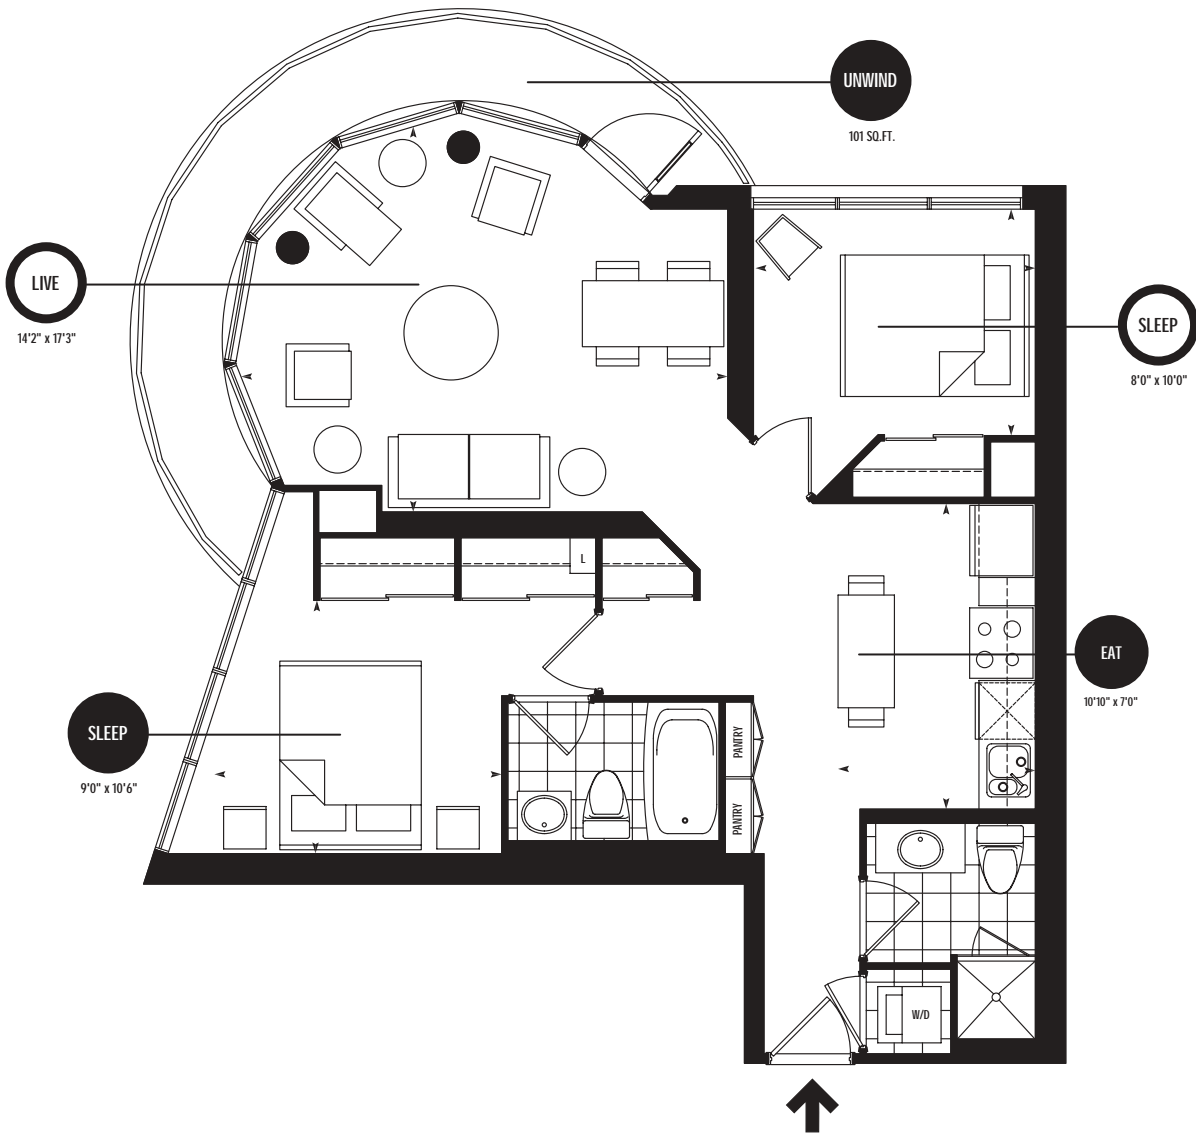

FLOORS 8-19

FLOOR 20

FLOORS 21-25

FLOORS 26-34

THE MET CONDOS

D2 TWO BEDROOM 817 SQUARE FEET

SIZES & SPECIFICATIONS SUBJECT TO CHANGE WITHOUT NOTICE. E. & O.E.