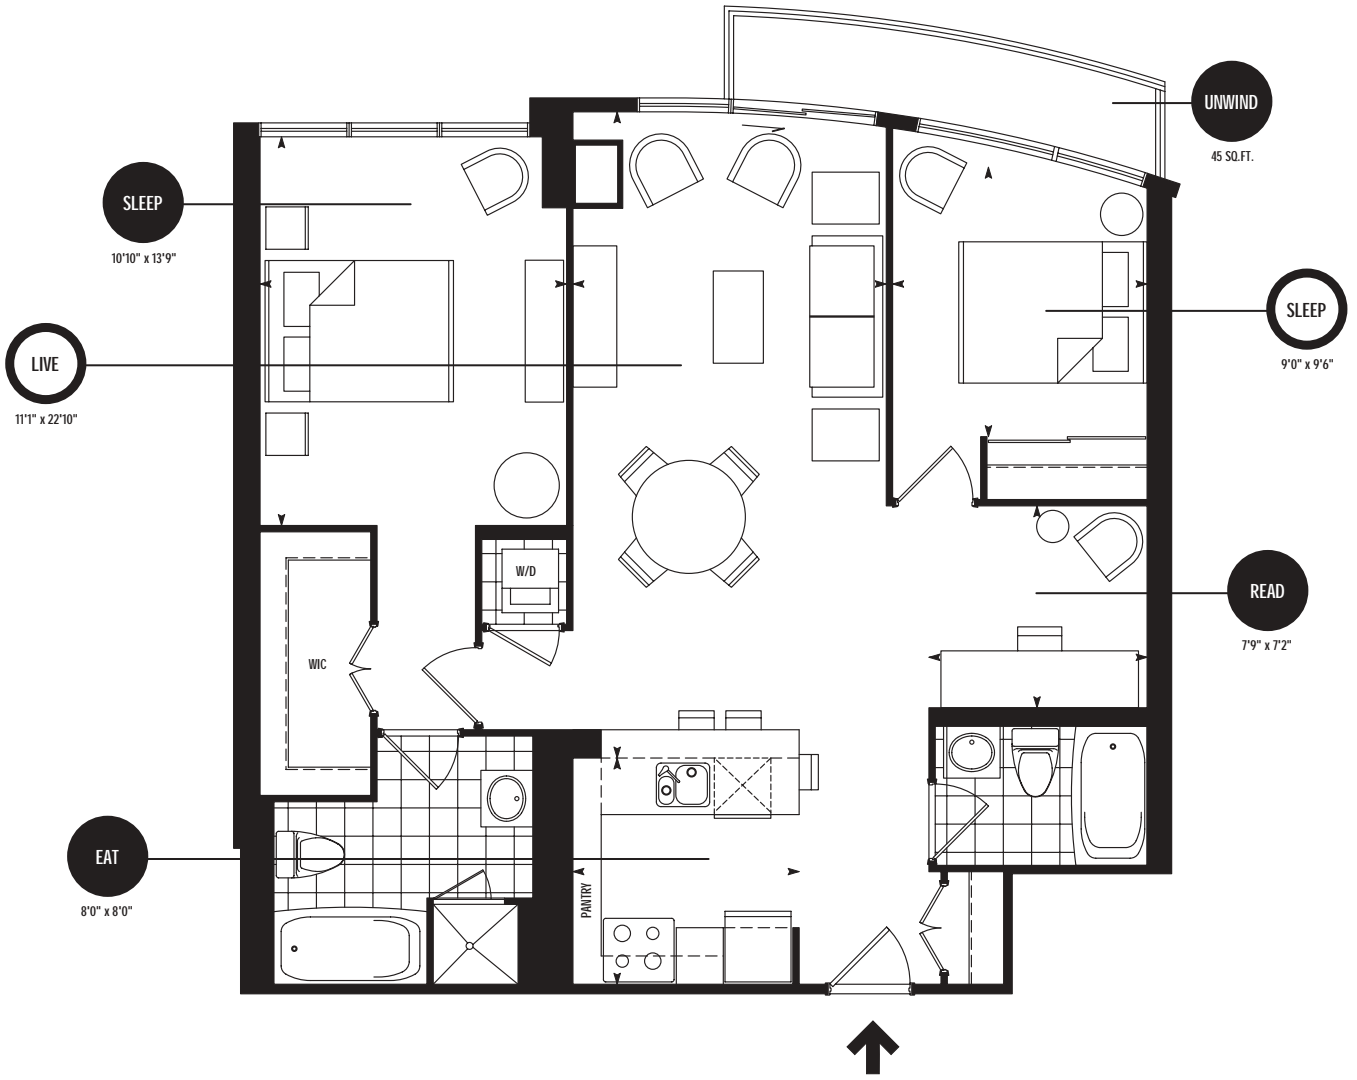

PENTHOUSE 3 TWO BEDROOM 986 SQUARE FEET