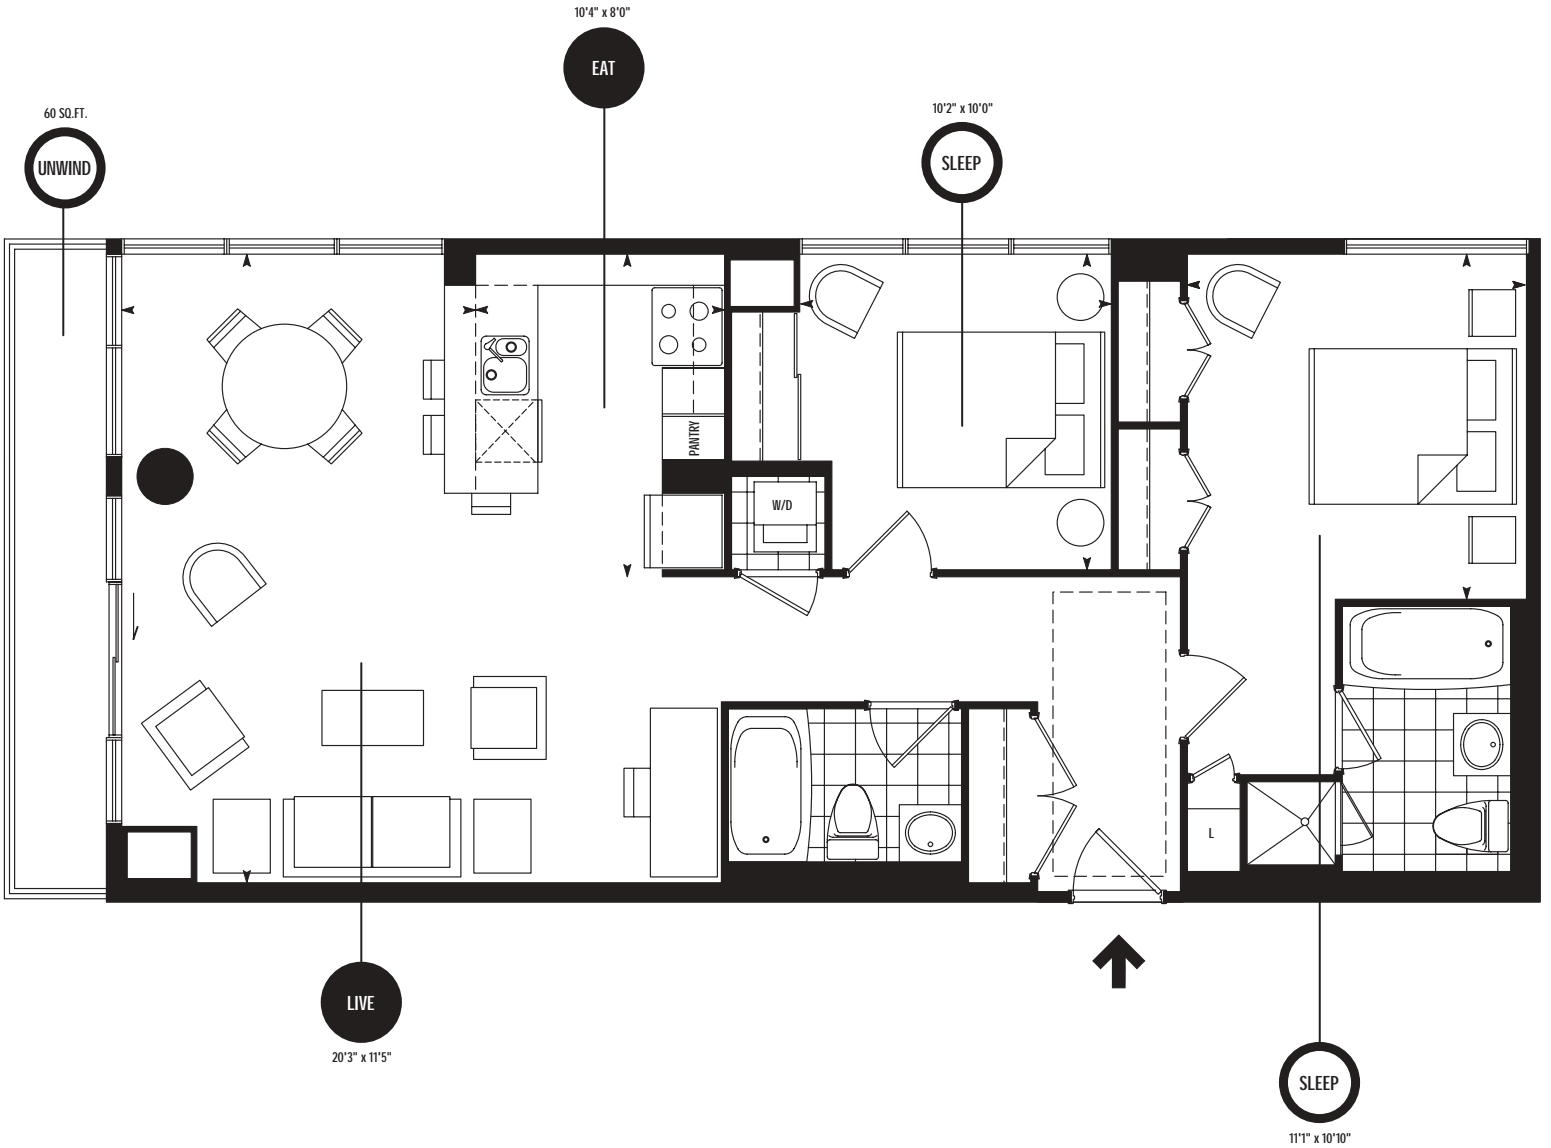

THE
MET
CONDOS

PENTHOUSE
5
TWO
BEDROOM
980
SQUARE FEET

SIZES & SPECIFICATIONS SUBJECT TO CHANGE WITHOUT NOTICE. E. & O.E.