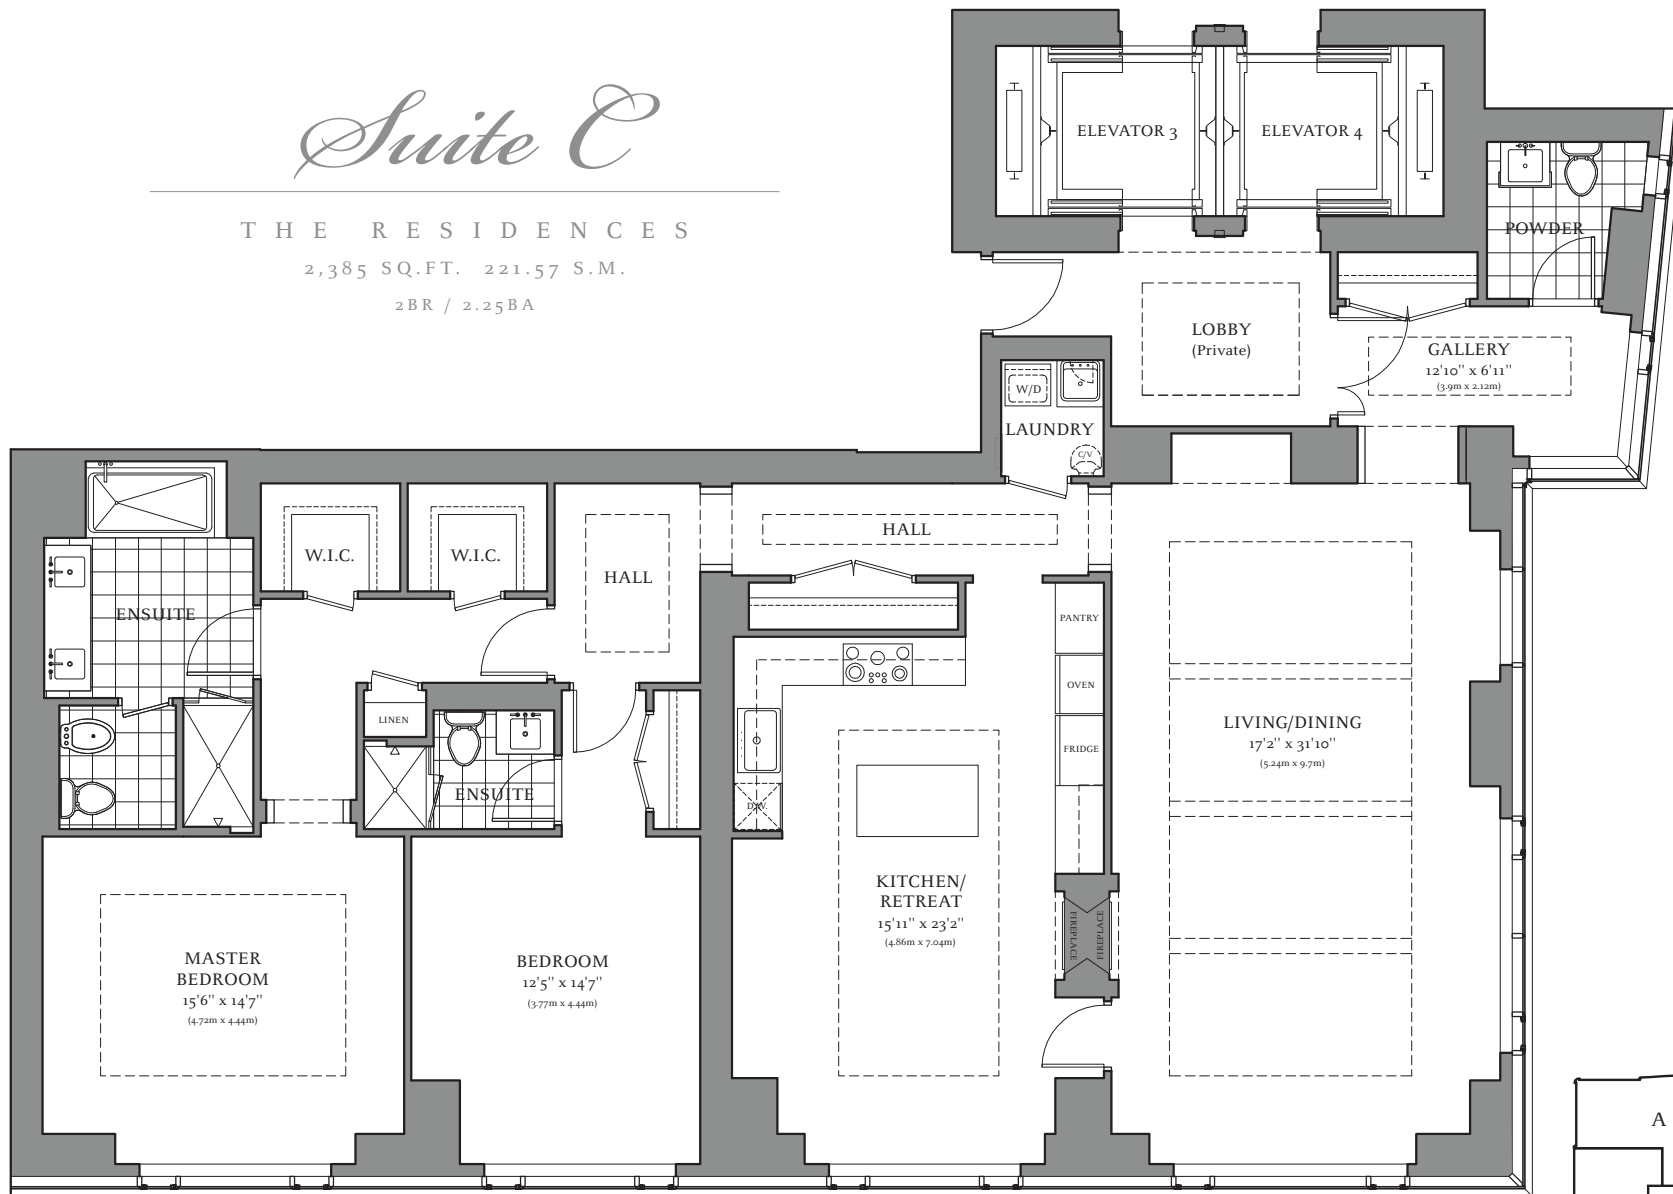

Suite C

THE RESIDENCES

2,385 SQ.FT. 221.57 S.M.

2BR / 2.25BA

Levels 49-54

Note: Prices and specifications are subject to change without notice. E. & O.E. Actual usable floor space may vary from the stated floor area. All renderings are artist's concept.