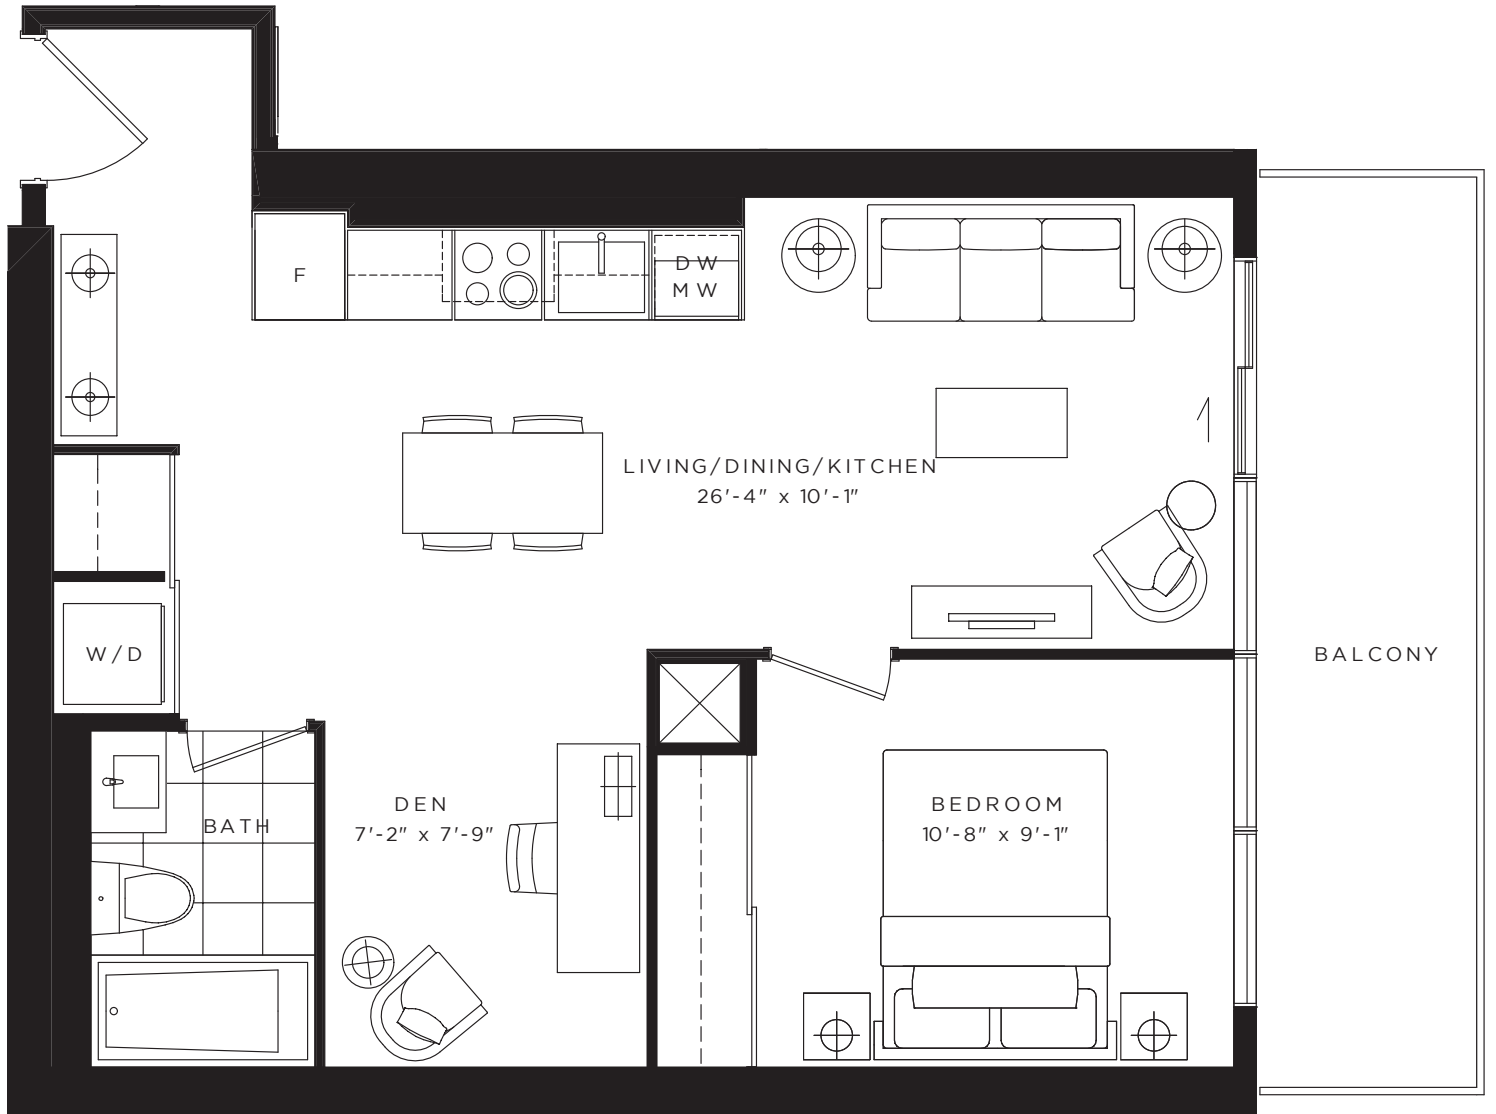

# ORCHID

ONE BEDROOM + DEN 590 SQ. FT.

FLOORS 8 - 52

All dimensions, specifications and drawings are approximate. Furniture not included. Actual square footage may vary from the stated floor plan. E. & O. E.