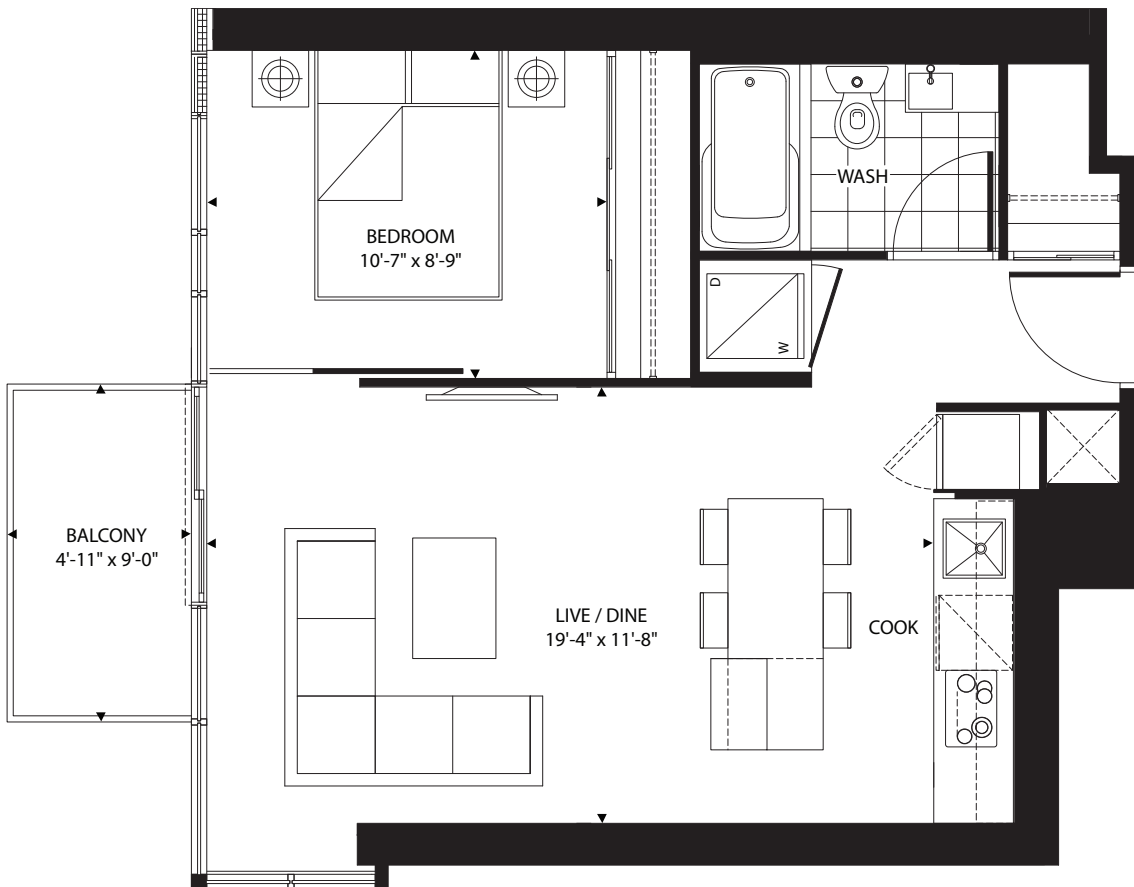

# THE MAPLE

## 1 BEDROOM

| AREA: 546 SQ.FT. | BALCONY: 44 SQ.FT. | TOTAL: 590 SQ.FT. |

FLOORS 5-29

All areas and stated room dimensions are approximate. Actual usable floor space may vary from the stated floorplan. Details and specifications are subject to change without notice. E. & O.E. 2010.