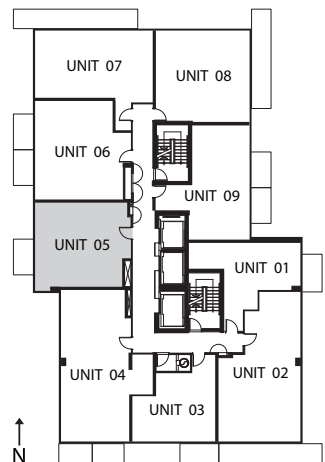

## 1 BEDROOM

| AREA: 546 SQ.FT. | BALCONY: 44 SQ.FT. | TOTAL: 590 SQ.FT. |

FLOORS 5-29

All areas and stated room dimensions are approximate. Actual usable floor space may vary from the stated floorplan. Details and specifications are subject to change without notice. E. & O.E. 2010.