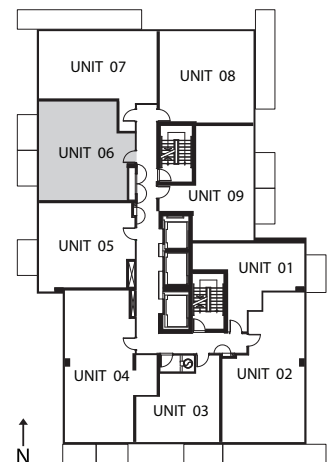

THE HAZEL

1 BEDROOM

| AREA: 593 SQ.FT. | BALCONY: 44 SQ.FT. | TOTAL: 637 SQ.FT. |

FLOORS 5-29

*Balcony on Unit 06 alternates location.

¹Juliet balcony only on levels 5, 10, 16, 19, 22 and 23. All areas and stated room dimensions are approximate. Actual usable floor space may vary from the stated floorplan. Details and specifications are subject to change without notice. E. & O.E. 2010.