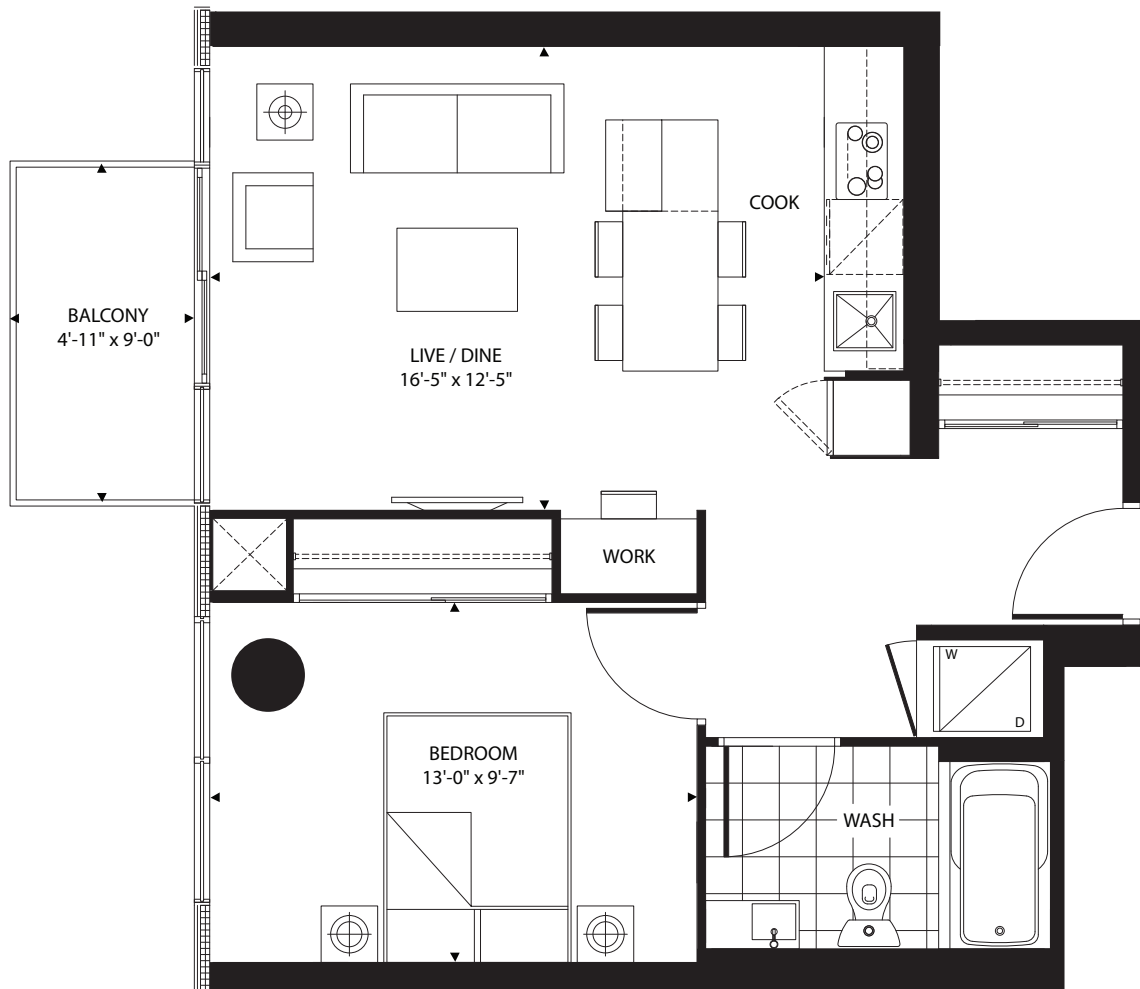

THE HAZEL

1 BEDROOM

| AREA: 593 SQ.FT. | BALCONY: 44 SQ.FT. | TOTAL: 637 SQ.FT. |

FLOORS 5-29

*Balcony on Unit 06 alternates location.

¹Juliet balcony only on levels 5, 10, 16, 19, 22 and 23. All areas and stated room dimensions are approximate. Actual usable floor space may vary from the stated floorplan. Details and specifications are subject to change without notice. E. & O.E. 2010.