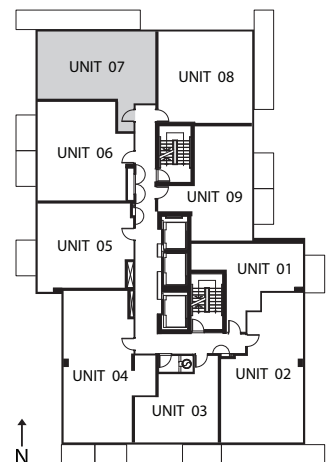

## 1 BEDROOM

| AREA: 594 SQ.FT. | BALCONY: 155 SQ.FT. | TOTAL: 749 SQ.FT. |

FLOORS 5-29

All areas and stated room dimensions are approximate. Actual usable floor space may vary from the stated floorplan. Details and specifications are subject to change without notice. E. & O.E. 2010.