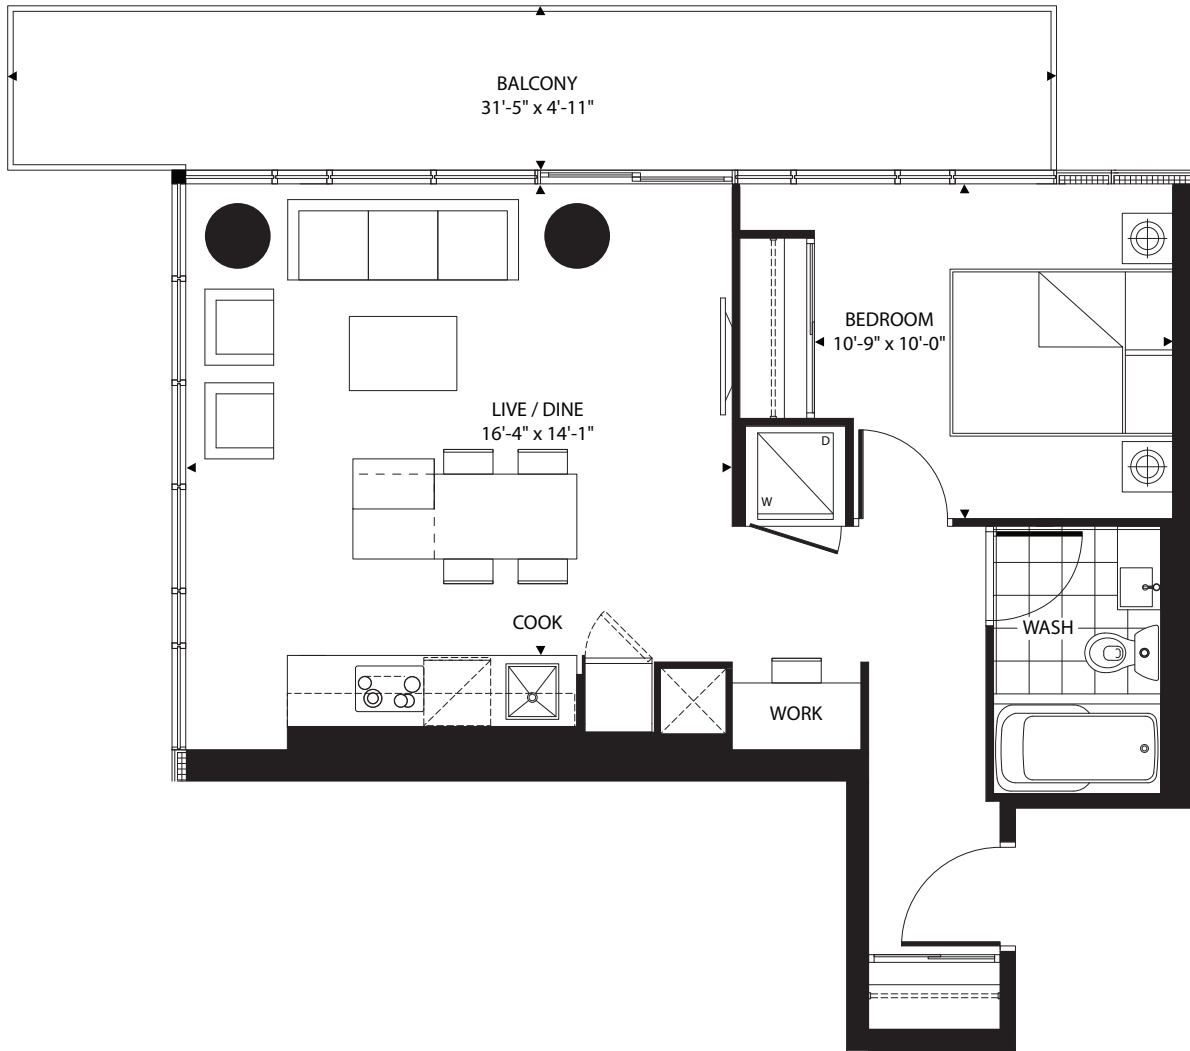

# THE SPRUCE

## 1 BEDROOM

| AREA: 594 SQ.FT. | BALCONY: 155 SQ.FT. | TOTAL: 749 SQ.FT. |

FLOORS 5-29

All areas and stated room dimensions are approximate. Actual usable floor space may vary from the stated floorplan. Details and specifications are subject to change without notice. E. & O.E. 2010.