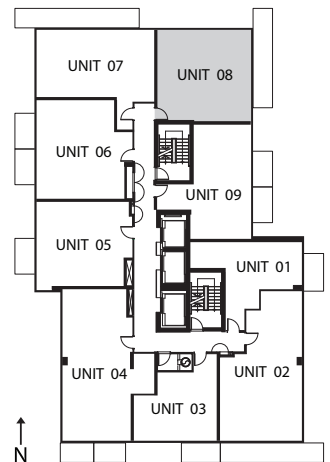

## 1 BEDROOM + DEN

| AREA: 596 SQ.FT. | BALCONY: 123 SQ.FT. | TOTAL: 719 SQ.FT. |

FLOORS 5-29

All areas and stated room dimensions are approximate. Actual usable floor space may vary from the stated floorplan. Details and specifications are subject to change without notice. E. & O.E. 2010.