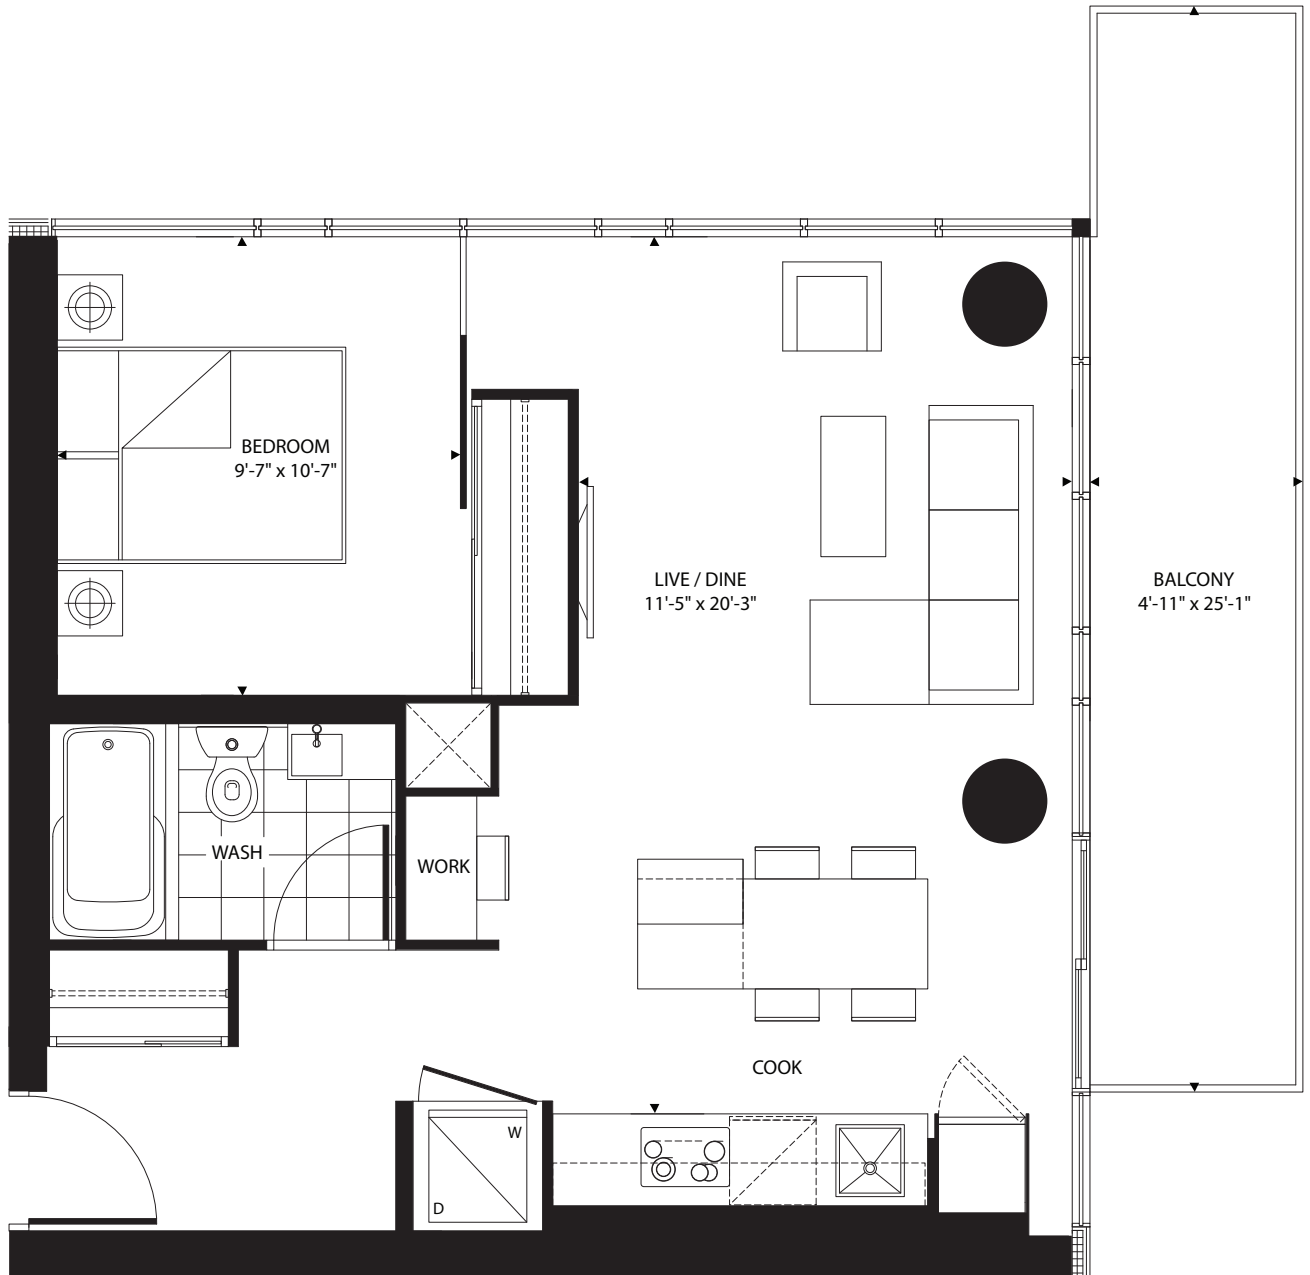

# THE BIRCH

## 1 BEDROOM + DEN

| AREA: 596 SQ.FT. | BALCONY: 123 SQ.FT. | TOTAL: 719 SQ.FT. |

FLOORS 5-29

All areas and stated room dimensions are approximate. Actual usable floor space may vary from the stated floorplan. Details and specifications are subject to change without notice. E. & O.E. 2010.