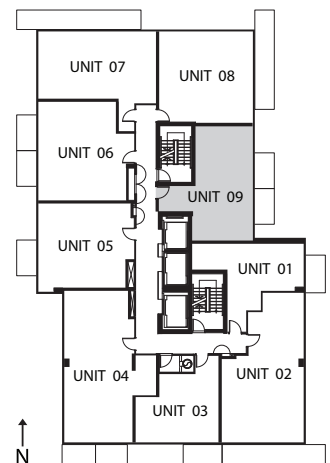

THE BEECH

1 BEDROOM

| AREA: 559 SQ.FT. | BALCONY: 44 SQ.FT. | TOTAL: 603 SQ.FT. |

*Balcony on Unit 09 alternates location. All areas and stated room dimensions are approximate. Actual usable floor space may vary from the stated floorplan. Details and specifications are subject to change without notice. E. & O.E. 2010.