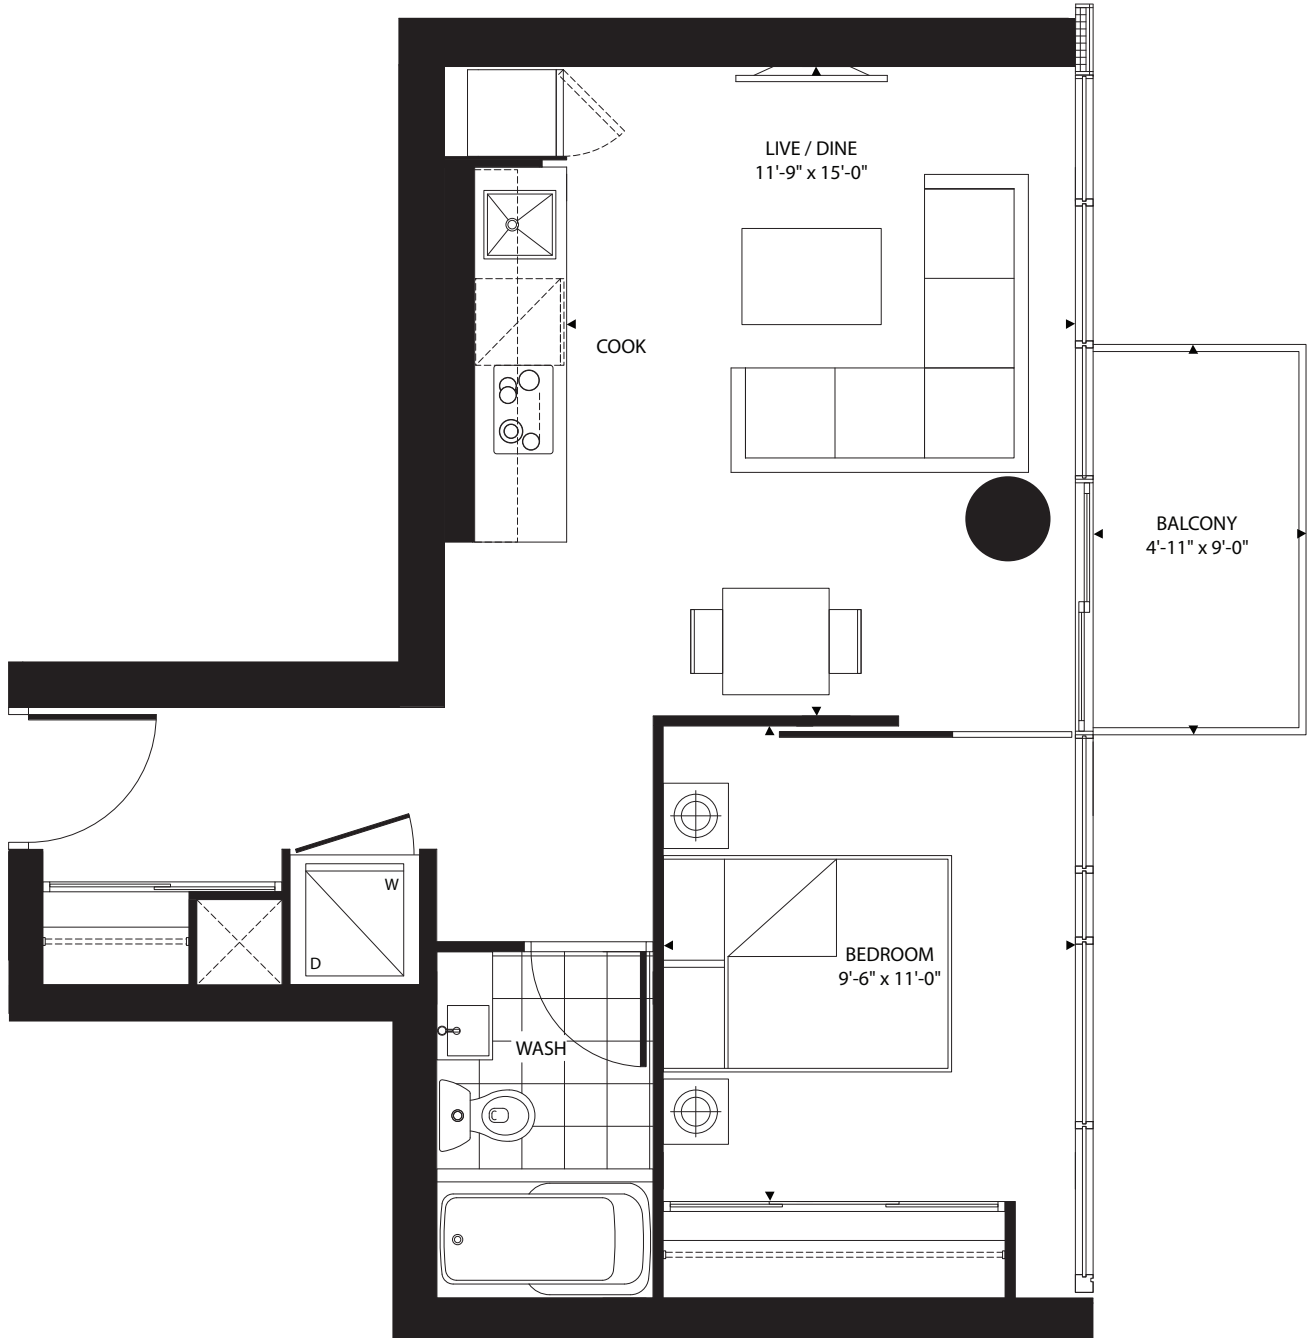

THE BEECH

1 BEDROOM

| AREA: 559 SQ.FT. | BALCONY: 44 SQ.FT. | TOTAL: 603 SQ.FT. |

*Balcony on Unit 09 alternates location. All areas and stated room dimensions are approximate. Actual usable floor space may vary from the stated floorplan. Details and specifications are subject to change without notice. E. & O.E. 2010.