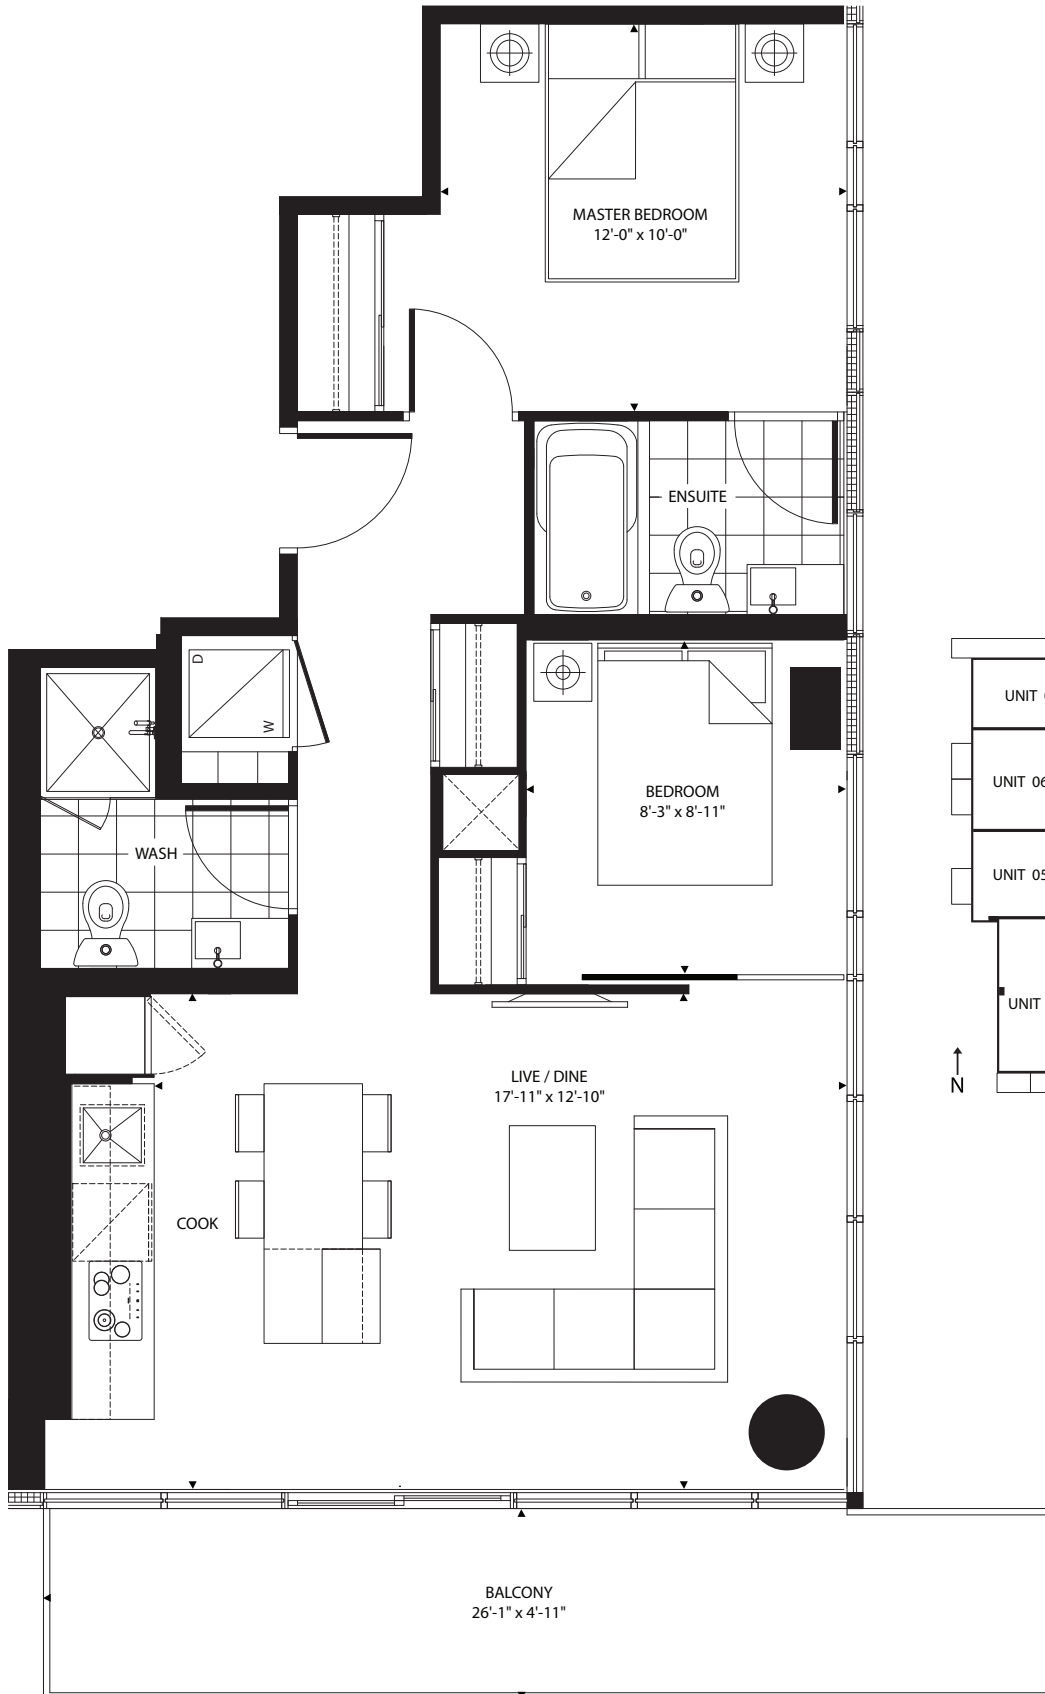

THE ELM 2 BEDROOM

| AREA: 709 SQ.FT. | BALCONY: 128 SQ.FT. | TOTAL: 837 SQ.FT. |

FLOORS 5-29

All areas and stated room dimensions are approximate. Actual usable floor space may vary from the stated floorplan. Details and specifications are subject to change without notice. E. & O.E. 2010.