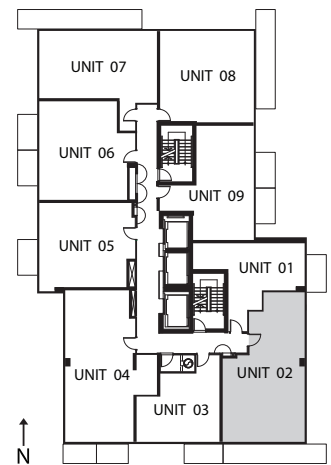

THE ELM 2 BEDROOM

| AREA: 709 SQ.FT. | BALCONY: 128 SQ.FT. | TOTAL: 837 SQ.FT. |

FLOORS 5-29

All areas and stated room dimensions are approximate. Actual usable floor space may vary from the stated floorplan. Details and specifications are subject to change without notice. E. & O.E. 2010.