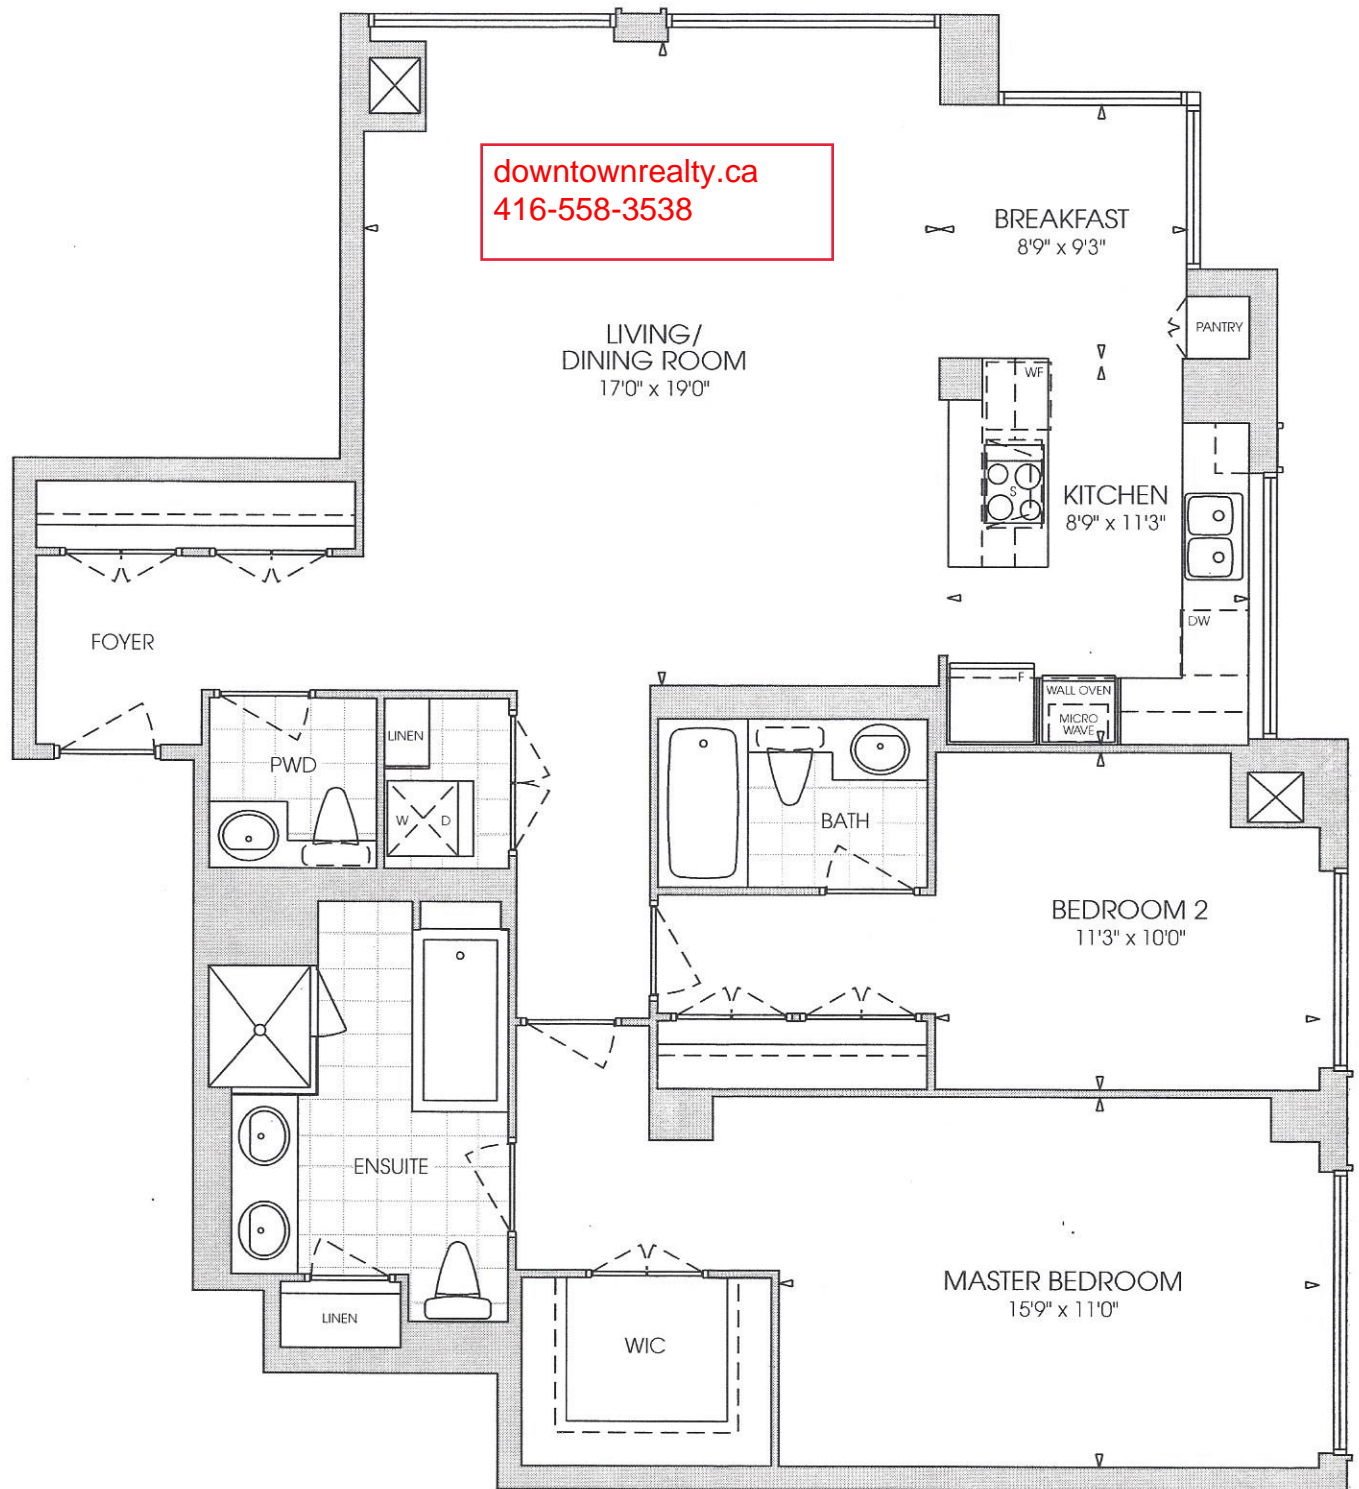

West view from this suite

*The Grandview Suites*

suite 2K1 - 2 bedroom 1355 sq. ft.

Available on the 42nd - 44th floors

Plans and specifications are approximate and are subject to change without notice. Actual usable floor space may vary from the stated floor area. E. & O.E.