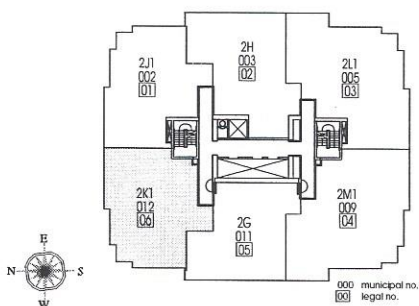

West view from this suite

*The Grandview Suites*

suite 2K1 - 2 bedroom 1355 sq. ft.

Available on the 42nd - 44th floors

Plans and specifications are approximate and are subject to change without notice. Actual usable floor space may vary from the stated floor area. E. & O.E.