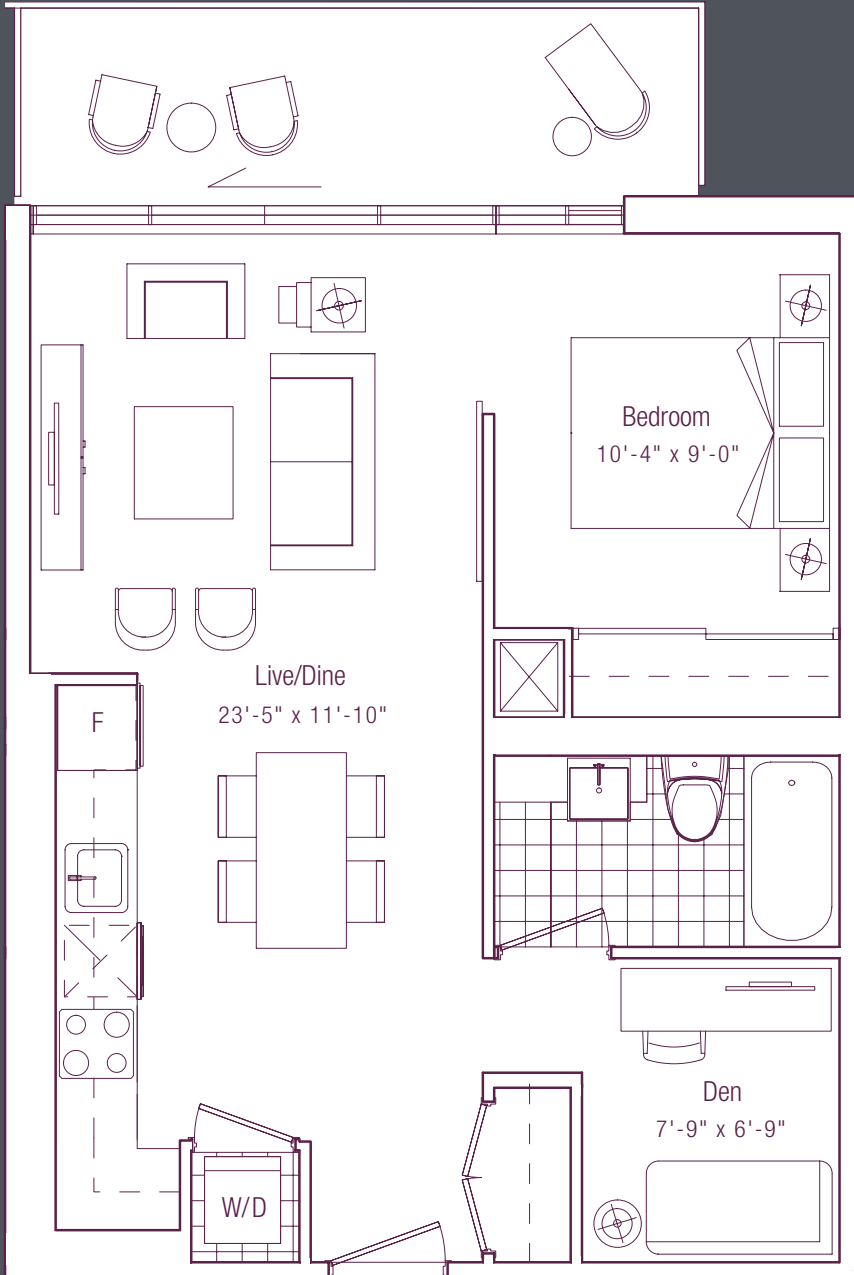

sunlight 611 SQ. FT.

one bedroom + den

floor 04 TERRACE ON FLOOR 4

floors 05-15

floors 16-24

floor 25