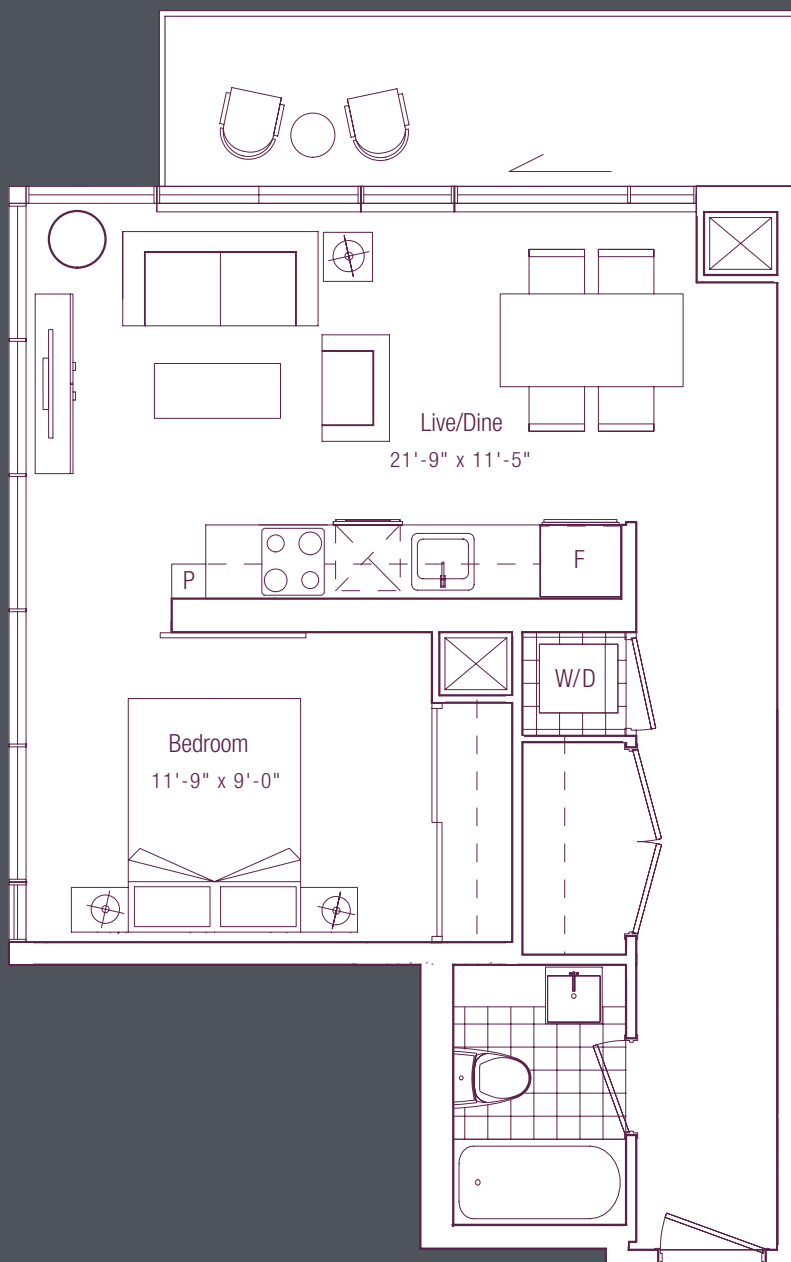

twilight 601

SQ. FT.

one bedroom

floors 16-24 TERRACE ON FLOOR 16