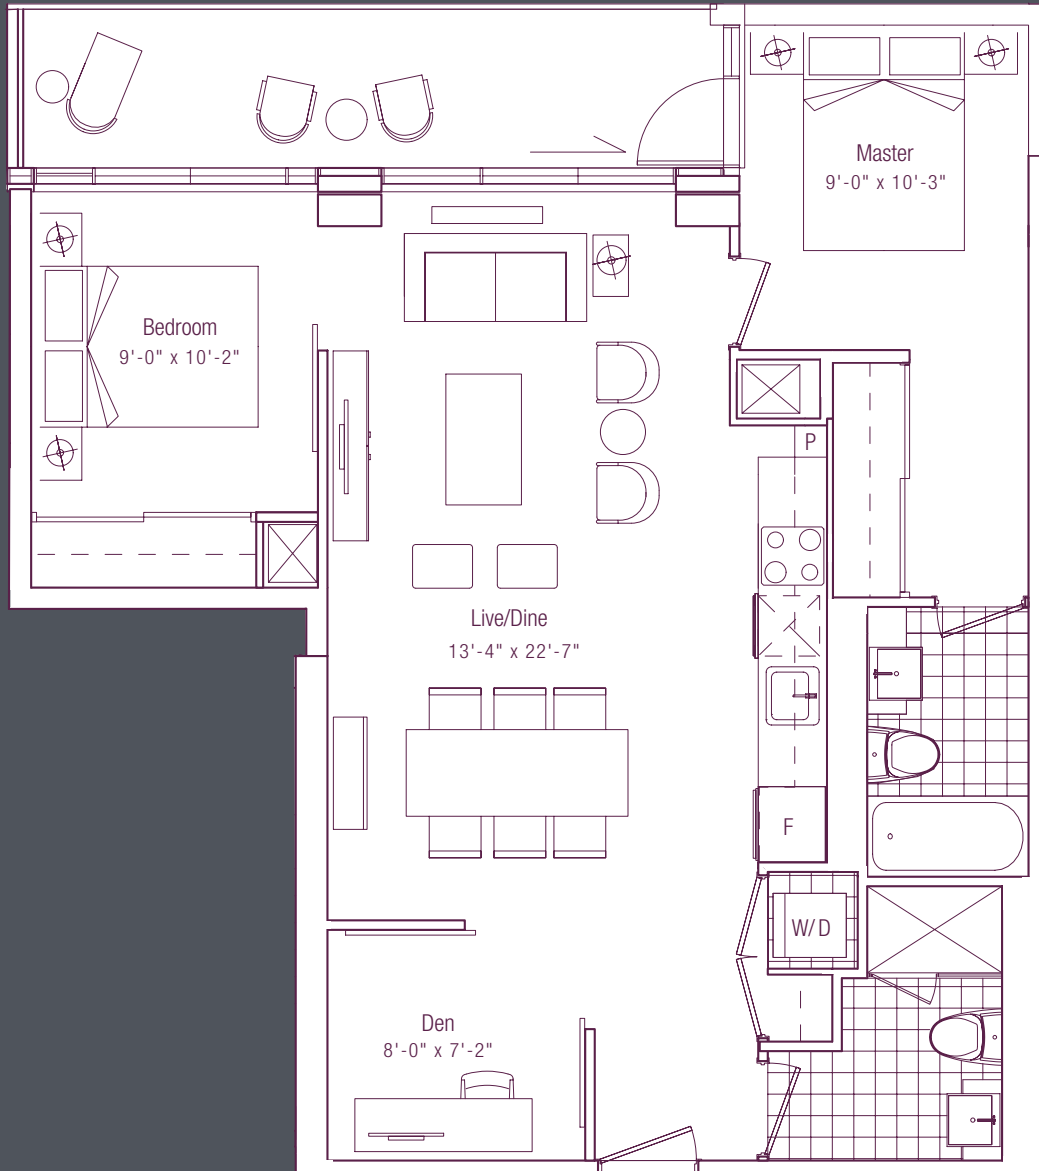

star light 895 SQ. FT.

two bedroom + den

floor 04

floor 05-15

floors 16-24