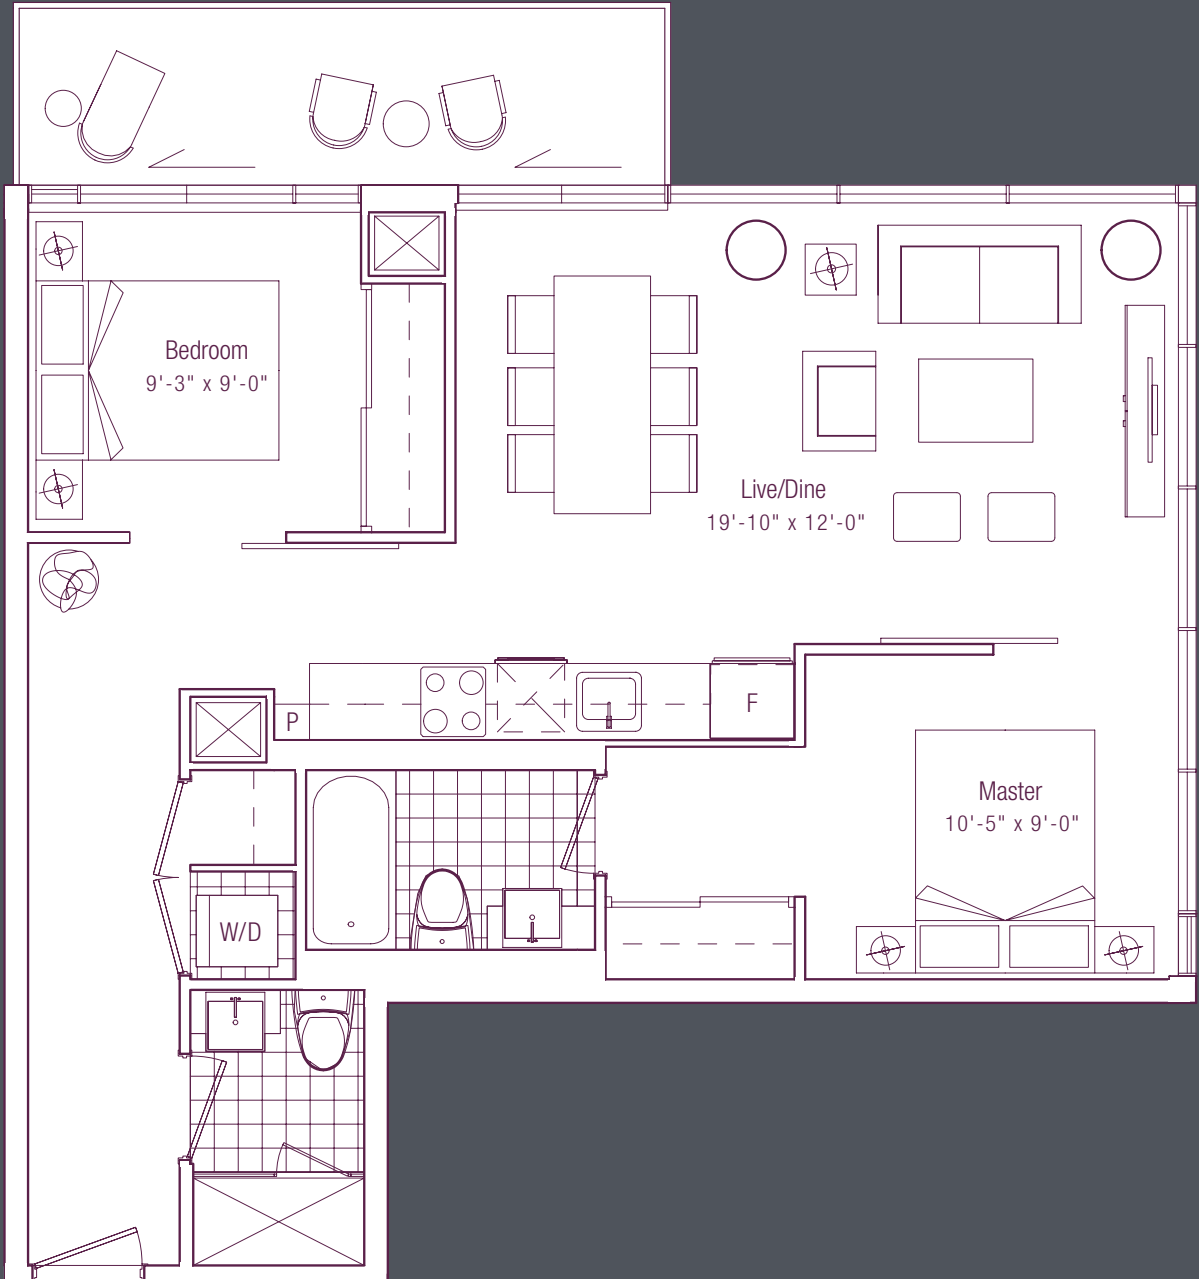

night light 815 SQ. FT.

two bedroom

floor 04 TERRACE ON FLOOR 4

floors 05-15