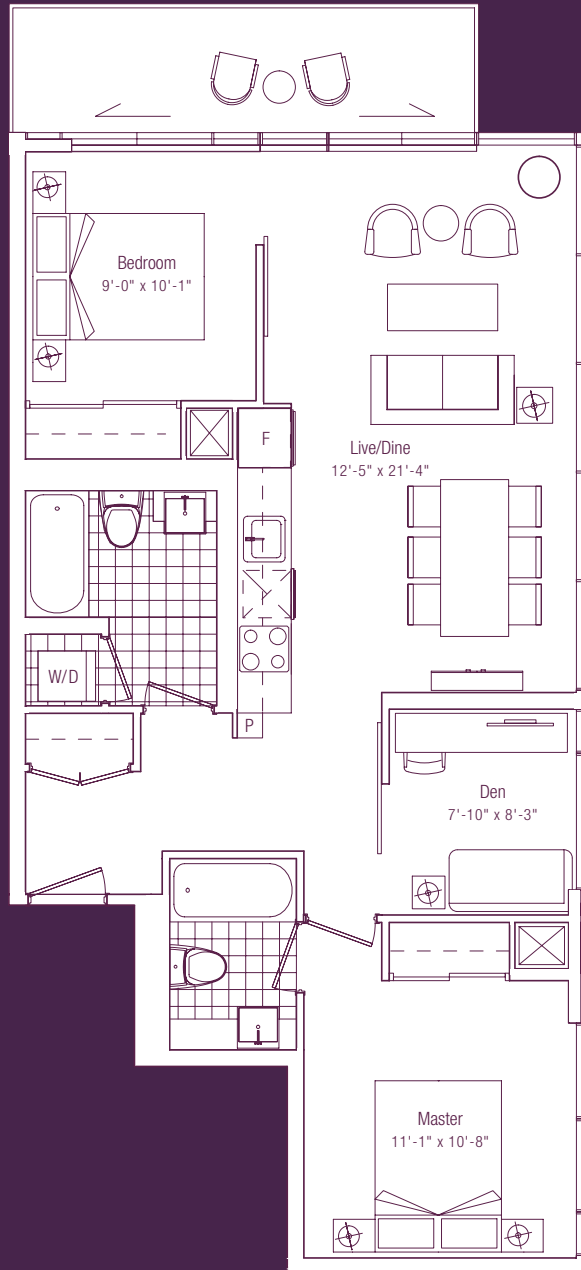

# spotlight 891 SQ. FT.

two bedroom + den

floors 16-24 TERRACE ON FLOOR 16