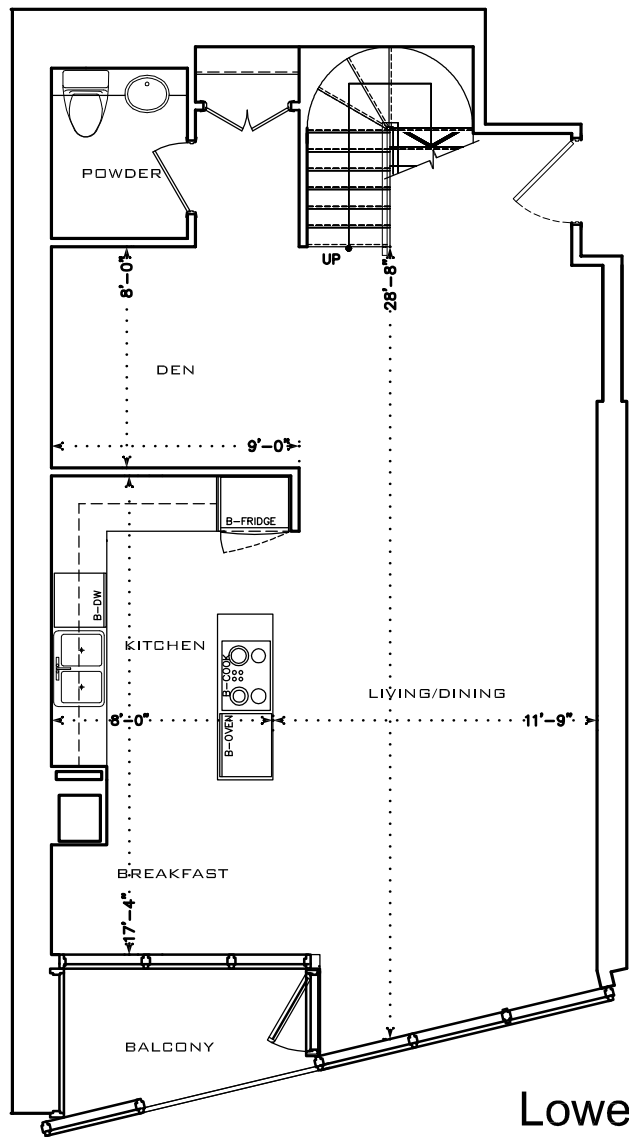

Upper Level

Lower Level

Unit No. 5708

2 Bedroom + Den  
1,486 sf

RR1