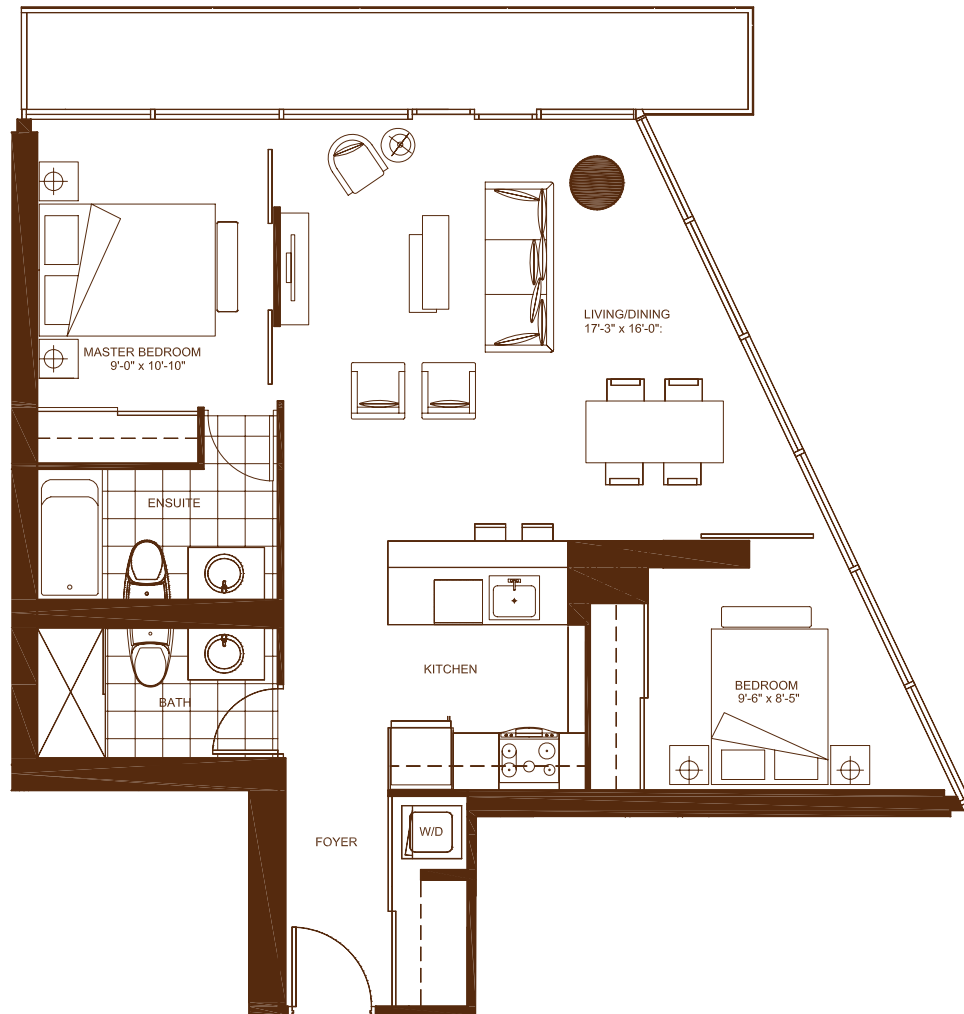

GAMBERO

2 BEDROOM
843 SQ.FT.

FLOORS 4-30, NO BALCONY ON 4TH FLOOR

Not to scale. Sizes and specifications are subject to change. Illustrations are artist's concept. E.&O.E.