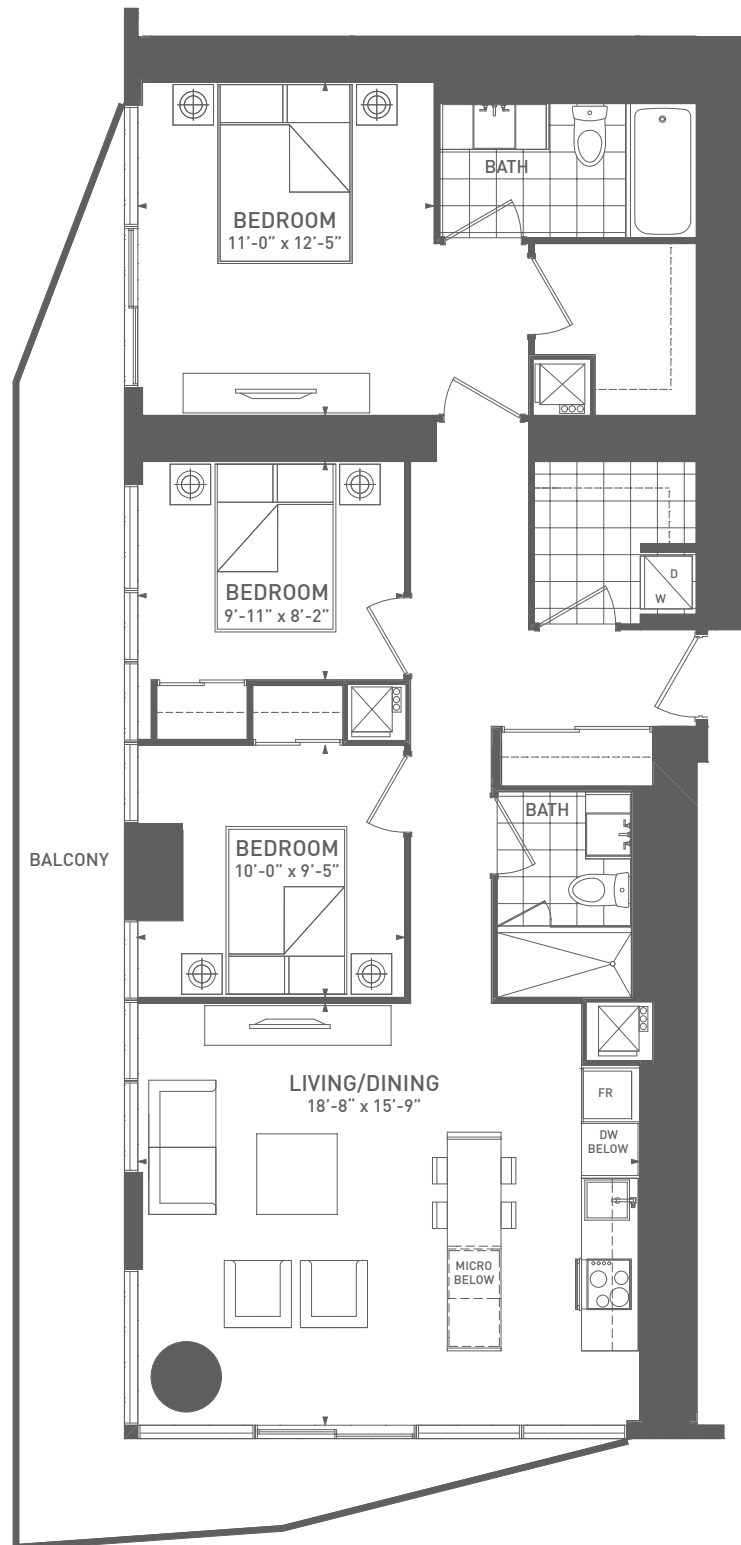

# EAST TOWER

## CREST A

3 BEDROOM 1121 SQ FT

[MENKES.COM](http://MENKES.COM)

The dimensions shown on this plan are approximate only. Actual useable floor space within the unit may vary from any stated floor areas or dimensions on this plan. For more information on the method used for calculating the floor area of any unit, reference should be made to Builder Bulletin NO. 22 published by Tarion.

UPPER TYPICAL